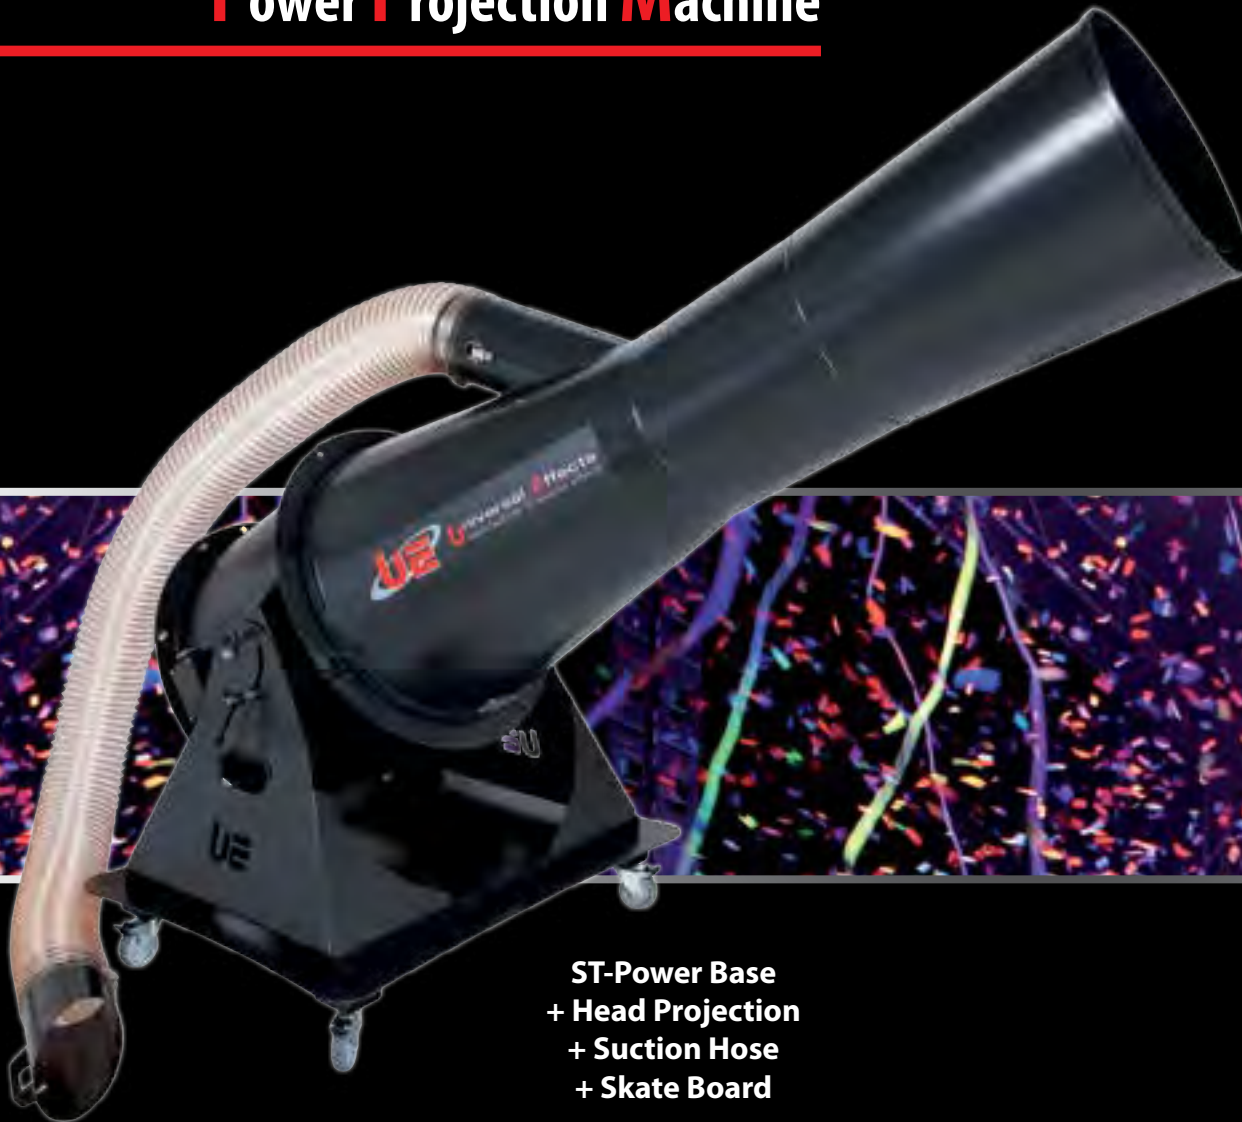

Confetti - Konfetti - Confeti

Power Projection Machine

ST-Power Base
+ Head Projection
+ Suction Hose
+ Skate Board