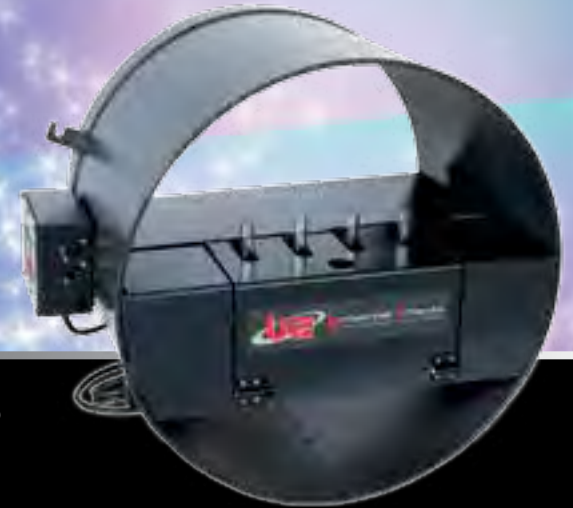

Power Head Fragrance Quattro
with DMX control included