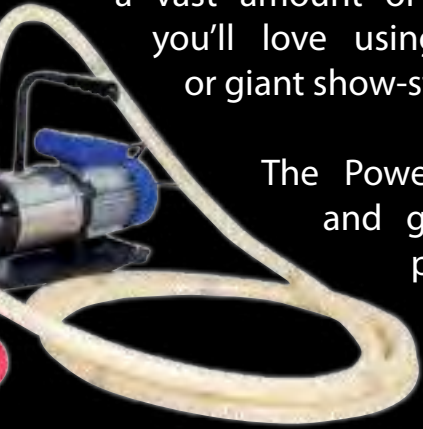

Burbuja - Bolha - Bolla - Zeepbellen

Projection 7 to 12 m

The Power Head Bubble shoots huge number of bubbles. Take your audience into wonderland on a stream of bubbles. You'll fall in love with this product, and the great show it puts on. Delivered with two wheels for two effects: small bubbles of a diameter of 1.5 cm and large bubbles of a diameter of 3 cm.

Bubble Fluid

Double Wheel for 2 Sizes of Bubble

F o a m - M o u s s e - S c h a u m

Power Foam Machine

ST-Power Base
+ Head Jet-Foam
+ Ballast

ST-Power Base + Head Foam

E s p u m a - M u s c h i o - S c h u i m

Flow 50 to 200 m²/mn

The Power Head Foam is particularly impressive, shooting a vast amount of foam. Effective, and easy to set up, you'll love using this machine to create decorations or giant show-stoppers.

The Power Head Jet-Foam is powerful, reliable and gives high quality foam. The foam is produced in the head, and is shot out in a steady stream.

Foam Fluid

Jet of Foam 6 to 10 m

Confetti - Konfetti - Confeti