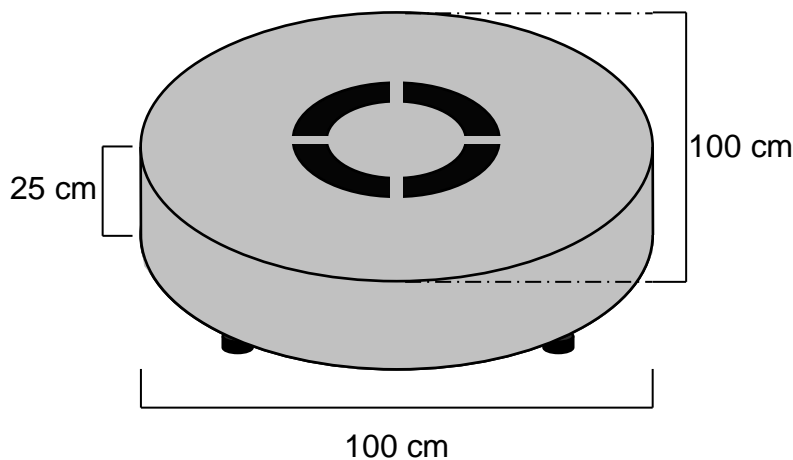

CHARACTERISTICS OF LIGHTING :

Equipped with a 36 LED HP RGB trichromatic system.

OPTIONAL ACCESSORIES :

- Aroma DecoAir Bracket
- DecoAir Elevator Stand 1000
- Optional Fragrance for DecoAir
- Optional Laser for DecoAir

CONSUMABLES :

- Power FixTubes : 2 to 6m
- Power Cones : 2 to 8m
- Power Balls : 0,80 to 2,40m
- Power Inflatables : Santa Claus
  SnowMan
  Clown

Made of ALUMINUM and INOX, the Aroma DecoAir 1000 LED HP is made to last. Each element has been chosen for its quality and efficiency.

Aroma Design, Senteurs et Air Design pour la Création d'Ambiance