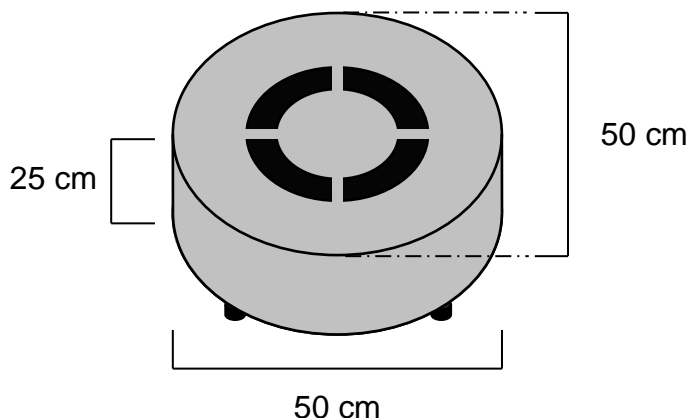

Aroma DecoAir 500 LED HP

Item Code : PFPLDA003050

The Aroma DecoAir LED is a round base of 50, 80 or 100 cm in diameter for inflatable designs such as cones, balls and FixTubes with 36 x 6 W RGB tri-color lighting system for a wide range of colors. Control by DMX 512 or in autonomous mode. It comes as an option with a lyre for use on the ground as well as hooked and adjustable at will. Aluminum body, extremely silent ventilation especially adapted to maintenance in pressure.

NOMENCLATURE :

- 1 x Aroma DecoAir 500 LED HP
- 1 x PowerCon Supply Male 10A 2 m

TECHNICAL SPECIFICATIONS :

Size : 50 x 50 x 25 cm
Weight : 11.4 Kg

Electrical Specifications :
230V – 50/60Hz – 330W – 1.45A

Pilotable by DMX

CHARACTERISTICS OF LIGHTING :

Equipé d'un système trichromique 36 LED HP RVB.

OPTIONAL ACCESSORIES :

- Aroma DecoAir Bracket
- DecoAir Elevator Stand 500

CONSUMABLES :

- Power FixTubes de 2 à 6m
- Power Cones de 2 à 8m
- Power Balls de 0,80 à 2,40m
- Power Inflatables :
 - Santa Claus
 - SnowMan
 - Clown