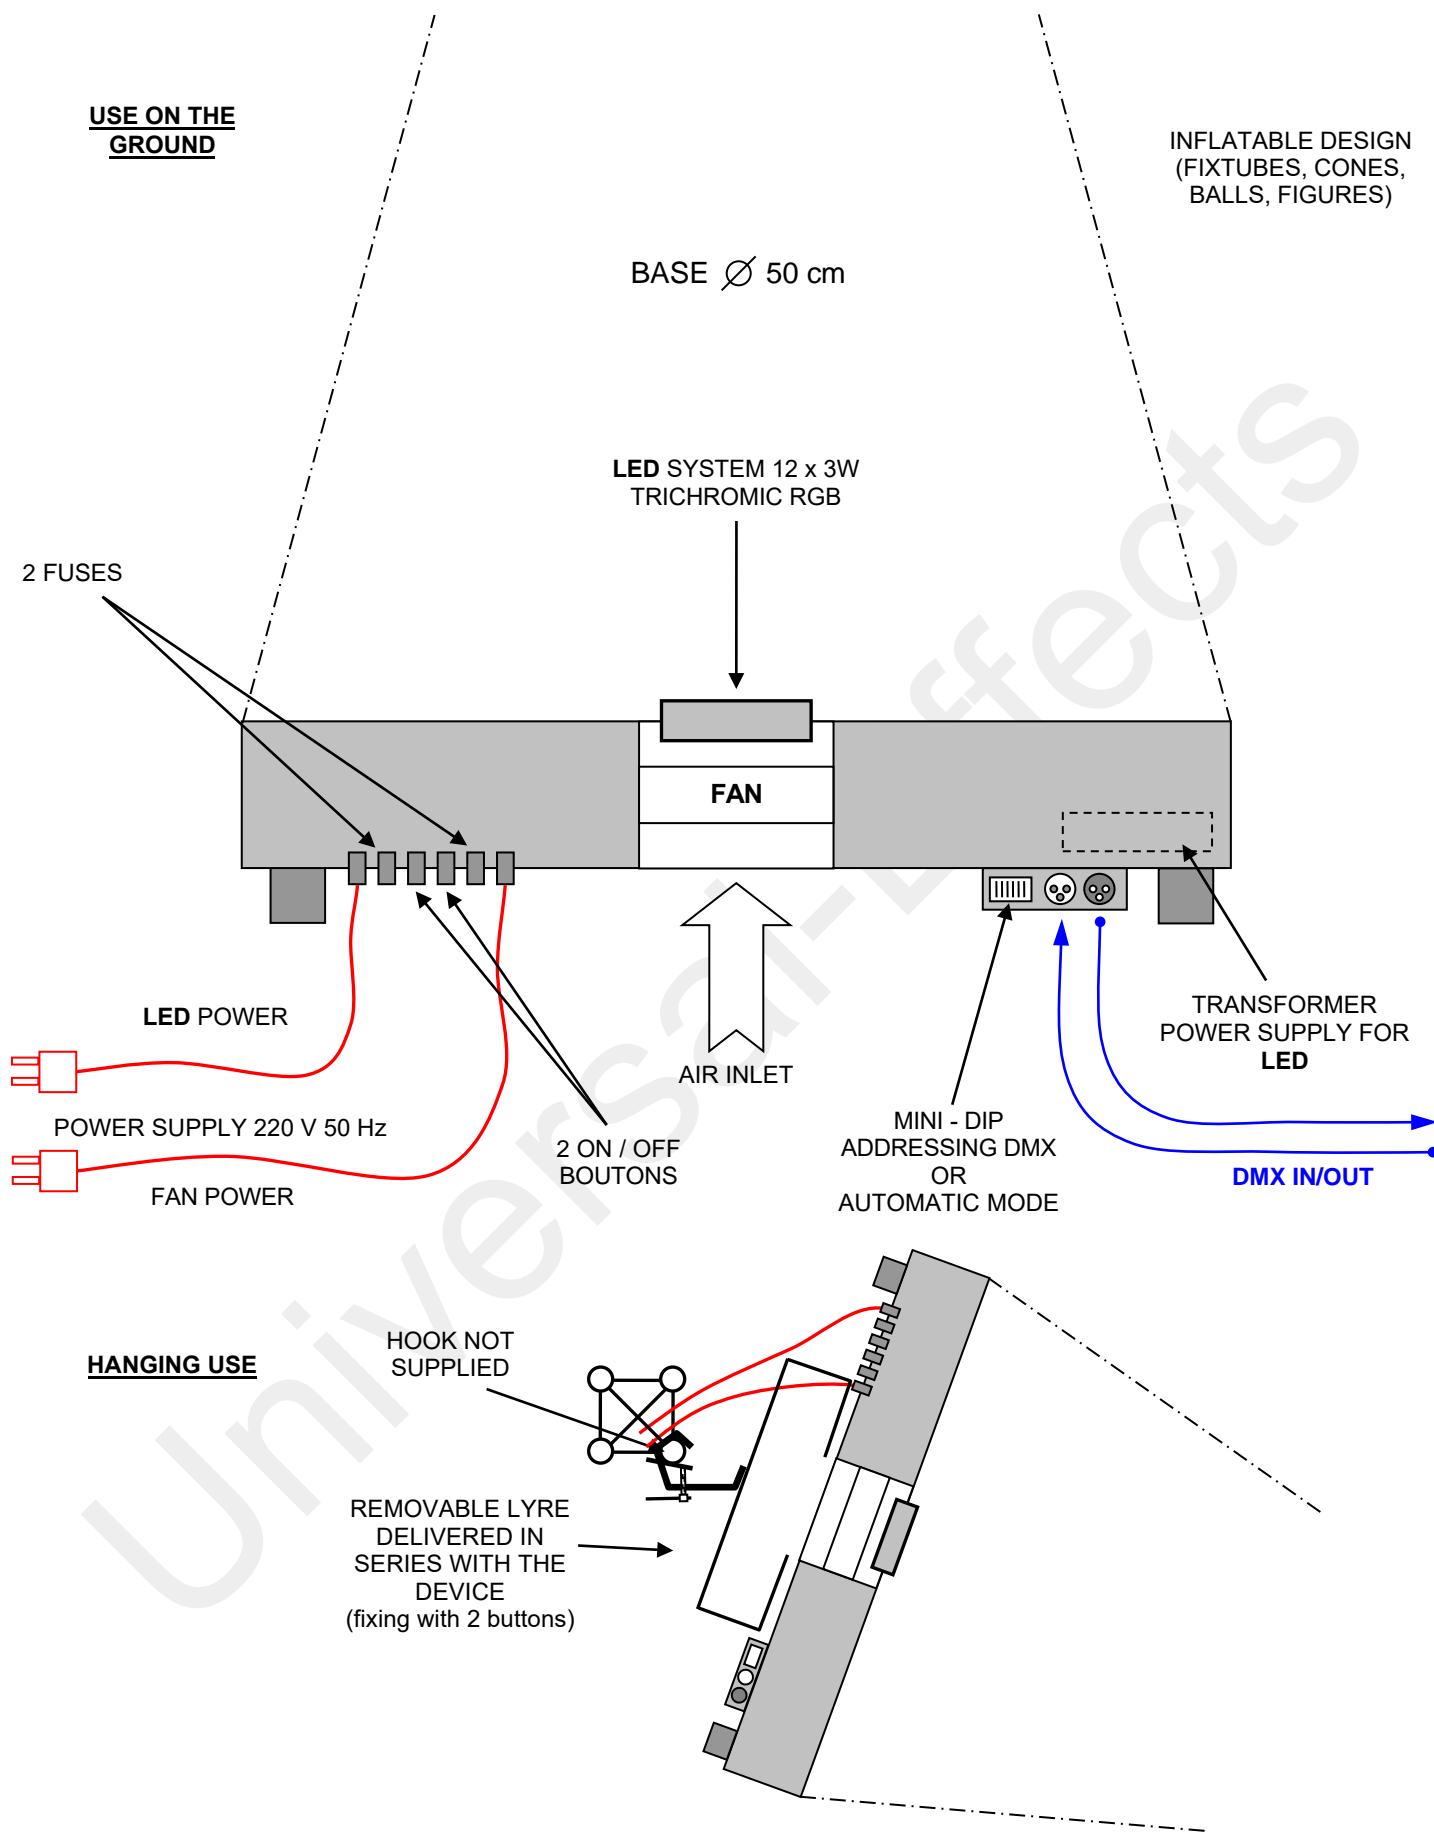

TECHNICAL DIAGRAM – AROMADESIGN DECOAIR LED 500

SCREWS & STAINLESS HARDWARE - ALUMINUM BODY - LITTLE NOISE