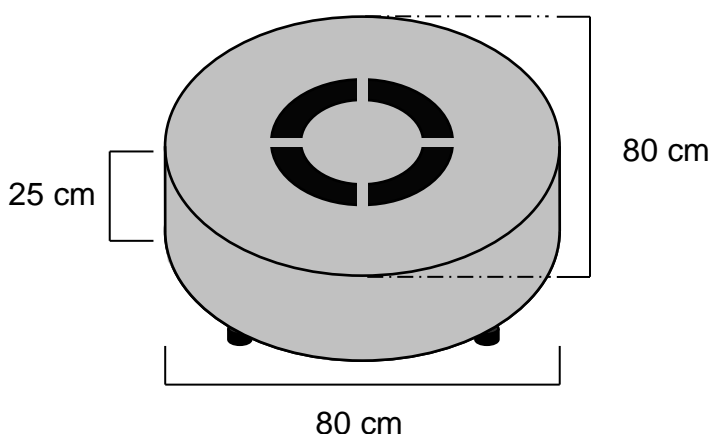

## Aroma DecoAir 800

Item Code : PFPLDA000080

The Aroma DecoAir is a round base of 50, 80 or 100 cm in diameter for inflatable designs such as cones, balls and FixTubes with dichroic halogen lighting system. It comes as an option with a lyre for use on the ground as well as hooked and adjustable at will. Aluminum body, extremely silent ventilation especially adapted to maintenance in pressure. The machine is equipped with 10 ° wide aperture lamps with high brightness and durability.

### NOMENCLATURE :

- 1 x Aroma DecoAir 800
- 1 x PowerCon Supply Male 10A 2 m

### TECHNICAL SPECIFICATIONS :

Size : 80 x 80 x 25 cm  
 Weight : 17.4 Kg  
 Electrical Specifications :  
 230V – 50/60Hz – 100W – 0.4A

### CONSUMABLES :

- Power FixTubes : 2 to 6m
- Power Cones : 2 to 8m Power
- Balls : 0,80 to 2,40m
- Power Inflatables : Santa Claus  
 SnowMan  
 Clown

Made of ALUMINUM and INOX, the Aroma DecoAir 800 is made to last. Each element has been chosen for its quality and efficiency.