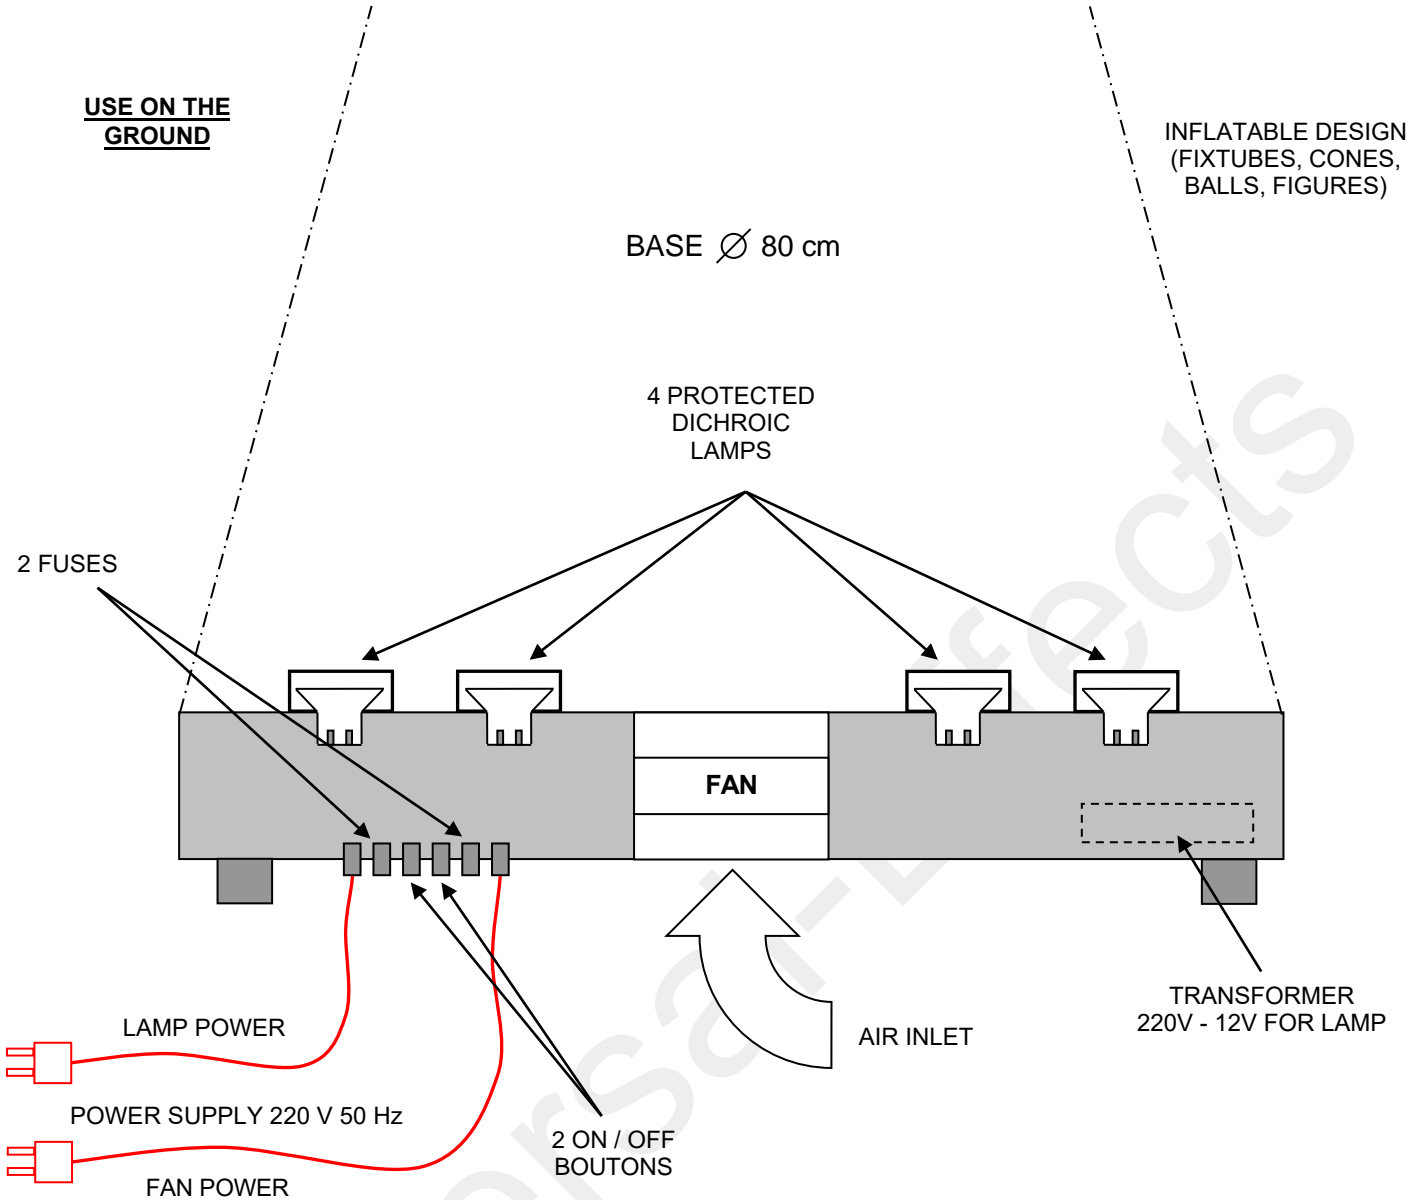

TECHNICAL DIAGRAM – AROMADESIGN DECOAIR 800

HANGING USE

HOOK NOT SUPPLIED

REMOVABLE LYRE DELIVERED IN SERIES WITH THE DEVICE (fixing with 2 buttons)

OPTION : COLOR FILTERS
IN DICHROIC GLASS
Consult us

SCREWS & STAINLESS HARDWARE - ALUMINUM BODY - LITTLE NOISE