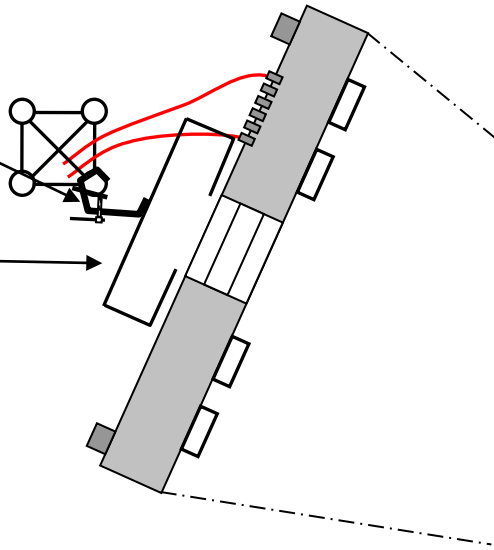

TECHNICAL DIAGRAM – AROMADESIGN DECOAIR 800

HANGING USE

HOOK NOT SUPPLIED

REMOVABLE LYRE DELIVERED IN SERIES WITH THE DEVICE (fixing with 2 buttons)

OPTION : COLOR FILTERS
IN DICHROIC GLASS
Consult us

SCREWS & STAINLESS HARDWARE - ALUMINUM BODY - LITTLE NOISE