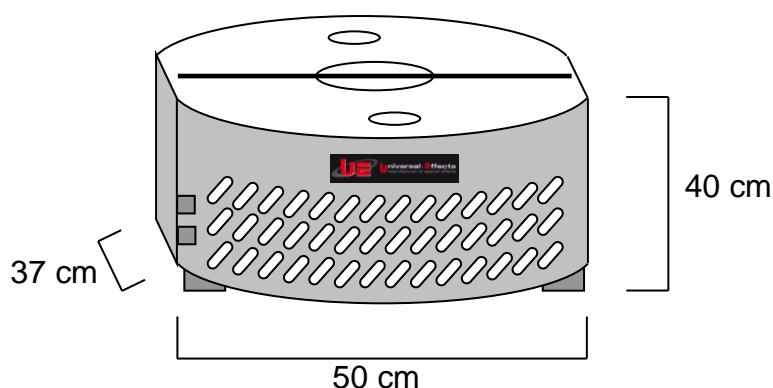

CHARACTERISTICS OF LIGHTING :

Equipped with a 18 LED HP RGB trichromatic system.

CONSUMABLES :

Silk Flame

CONSUMPTION :

Made of ALUMINUM and INOX, the Aroma DecoFlame 120 LED HP is made to last. Each element has been chosen for its quality and efficiency.

Aroma Design, Senteurs et Air Design pour la Création d'Ambiance