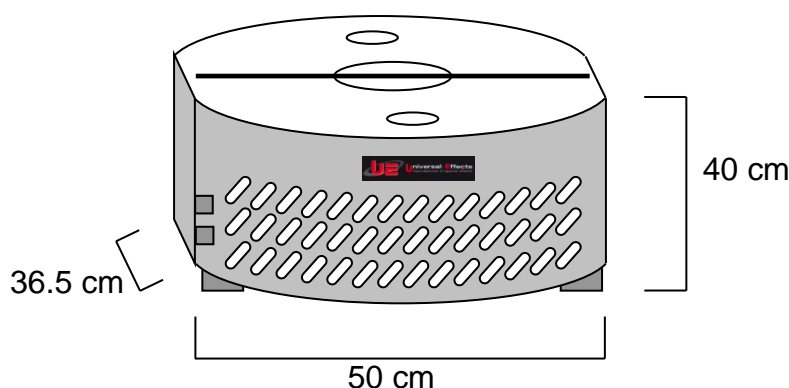

Aroma DecoFlame 120 Light DMX

Item Code : PFPLDF003120

The DecoFlame Light is a decorative floor flame on an oval base. There are 2 versions: the DecoFlame 120 with a lighting system with 2 dichroic halogen lamps, and a simple ventilation; and the DecoFlame 200 with a lighting system with 3 dichroic halogen lamps and double ventilation. Their body is aluminum, the silk flame is removable on scratch and its height varies from 2 to 5 m depending on the model. The high temperature dichroic glass filter produces an incredible color of realism. Each version is equipped with 10 ° wide aperture lamps with high brightness and durability.

NOMENCLATURE :

- 1 x Aroma DecoFlame 120 Light DMX
- 1 x PowerCon Supply Male 10A 2 m

TECHNICAL SPECIFICATIONS :

Size : 50 x 36.5 x 40 cm
Weight : 13.4 Kg

Electrical Specifications :
230V – 50Hz – 550W – 2.4A

Commandable by DMX

CHARACTERISTICS OF LAMPS :

Electrical Specifications of 2 lamps :
MR16 – 71W – 12V
Each lamp is equipped with a fire-colored dichroic filter.

CONSUMABLES :

Silk Flame

CONSUMPTION :

Made of ALUMINUM and INOX, the Aroma DecoFlame 120 Light DMX is made to last. Each element has been chosen for its quality and efficiency.