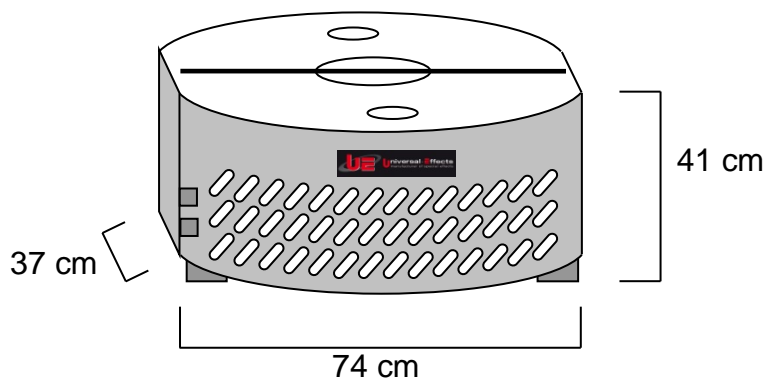

CONSUMABLES :

Silk Flame

CONSUMPTION :

Made of ALUMINUM and INOX, the Aroma DecoFlame 200 Light is made to last. Each element has been chosen for its quality and efficiency.

Aroma Design, Senteurs et Air Design pour la Création d'Ambiance