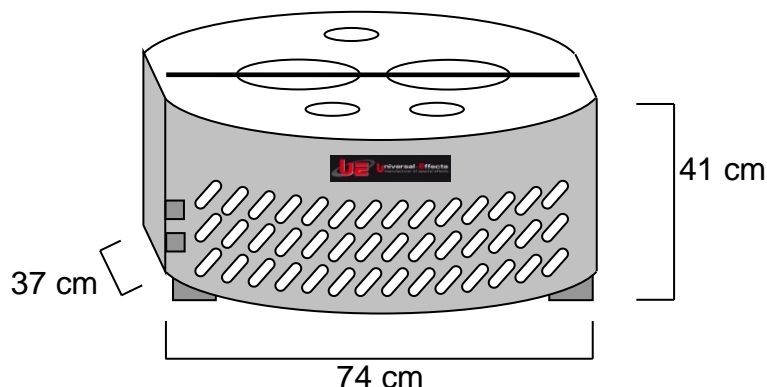

## Aroma DecoFlame 200 Light DMX

Item Code : PFPLDF003200

The DecoFlame Light is a decorative floor flame on an oval base. There are 2 versions: the DecoFlame 120 with a lighting system with 2 dichroic halogen lamps, and a simple ventilation; and the DecoFlame 200 with a lighting system with 3 dichroic halogen lamps and double ventilation. Their body is aluminum, the silk flame is removable on scratch and its height varies from 2 to 5 m depending on the model. The high temperature dichroic glass filter produces an incredible color of realism. Each version is equipped with 10 ° wide aperture lamps with high brightness and durability.

### NOMENCLATURE :

- 1 x Aroma DecoFlame 200 Light DMX
- 1 x PowerCon Supply Male 10A 2 m

### TECHNICAL SPECIFICATIONS :

Size : 74 x 37 x 41 cm  
Weight : 20.6 Kg

Electrical Specifications :  
230V – 50Hz – 950W – 4.15A

Commandable by DMX