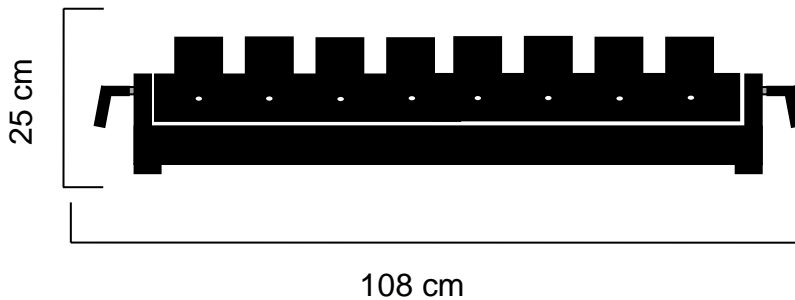

- 1 x United Shoot Battery 8 STD
- 2 x Power cable 1.5m IEC

TECHNICAL SPECIFICATIONS :

Size : Lg 108 x lg 37 x Ht 25 cm
Weight : 7,8 Kg

Electrical Specifications :
220V – 50Hz – 60W

FEATURES :

Projection from 4 to 12m with electric confetti cannons
40cm and 80cm