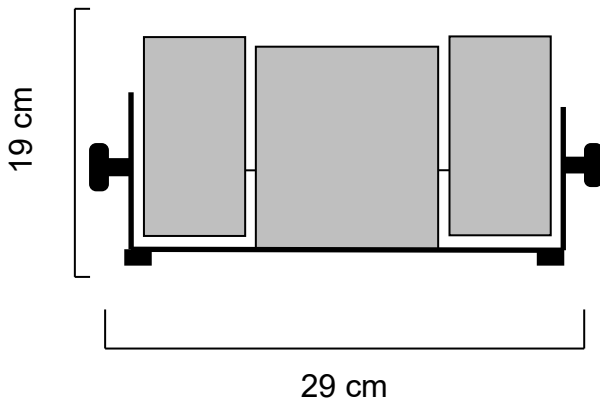

NOMENCLATURE:

- 1 x United Shoot Double
- 1 x Câble d'alimentation 1.5m IEC

SPECIFICATIONS TECHNIQUES :

Dimensions : Lg 27 x lg 15 x Ht 17 cm
Poids : 6 Kg

Caractéristiques électriques :
220V – 50Hz – 60W

CARACTERISTIQUES :

NOMENCLATURE:

- 1 x United Shoot Double
- 1 x Power Cable 1.5m IEC

TECHNICAL SPECIFICATIONS :

Size : L 29 x W 15 x H 19 cm
Weight : 6 Kg

Electrical Specifications:
220V – 50Hz – 60W

FEATURES :

Projection from 4 to 12m with electric confetti cannons
40cm and 80cm

Projection of 12 to 20m with electric streamers cannons
40cm and 80cm.

Positioning posed or hung.

CONSUMABLES :

Confetti Electric Cannon.
Streamer Electric Cannon.

ACCESSORIES :

United Base Plate Cannon
United Cannon Safety Cable FX