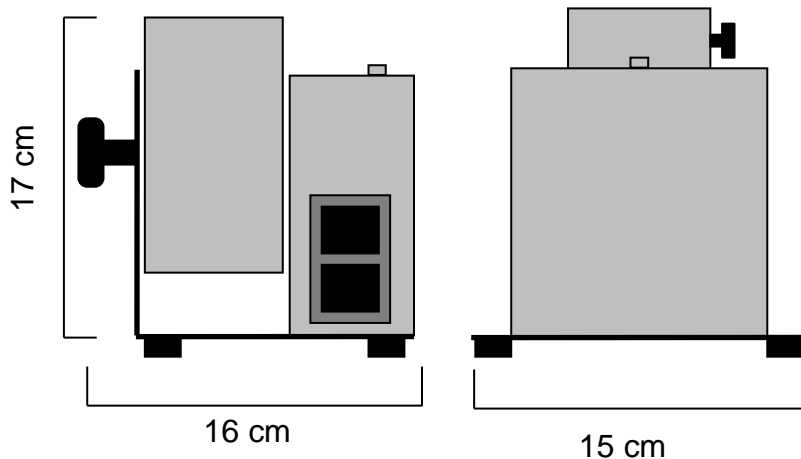

NOMENCLATURE :

- 1 x United Shoot Single
- 1 x Power cable 1.5m IEC

TECHNICAL SPECIFICATIONS :

Size : L 16 x W 15 x H 17 cm

Weight : 2 Kg

Electrical Specifications:
220V – 50Hz – 60W

FEATURES :

- Projection from 4 to 12m with electric confetti cannons 40cm and 80cm
- Projection of 12 to 20m with electric streamers cannons 40cm and 80cm.
- Positioning posed or hung.