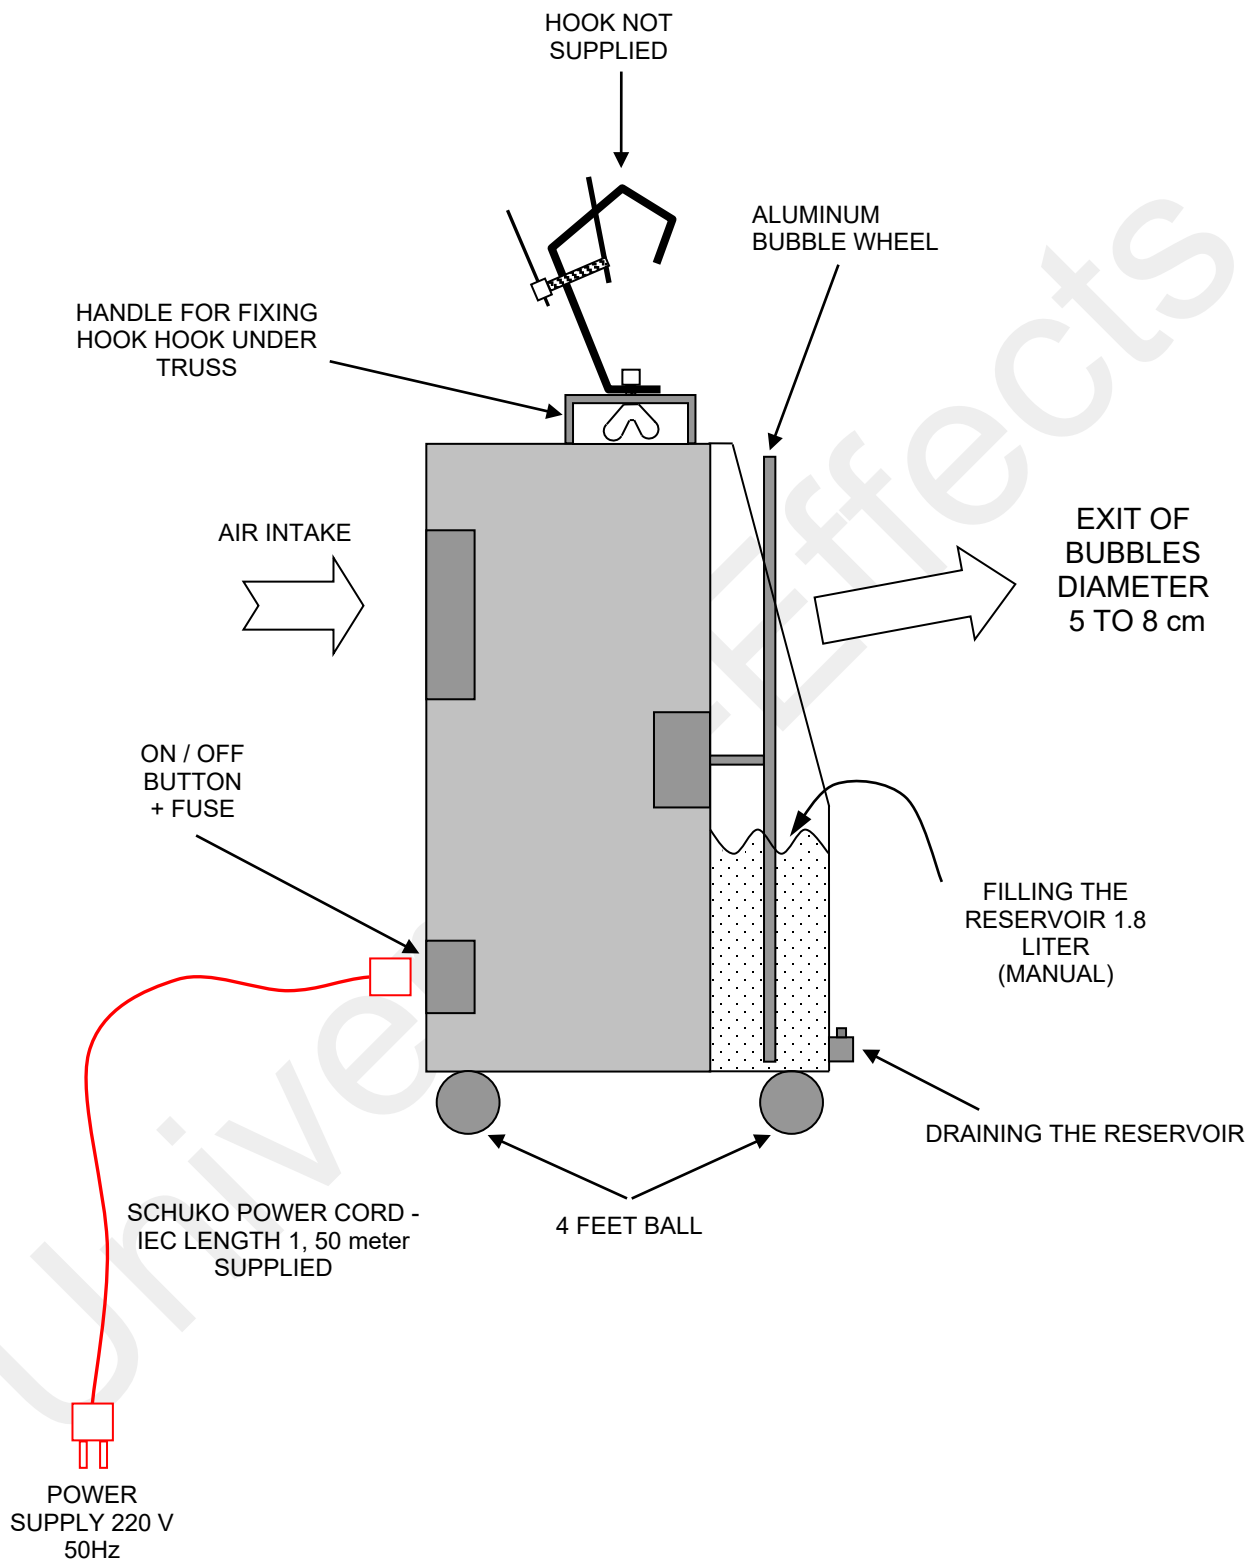

TECHNICAL DIAGRAM – UE BUBBLE LARGE

STAINLESS SCREWS & HARDWARE - ALUMINUM BODY