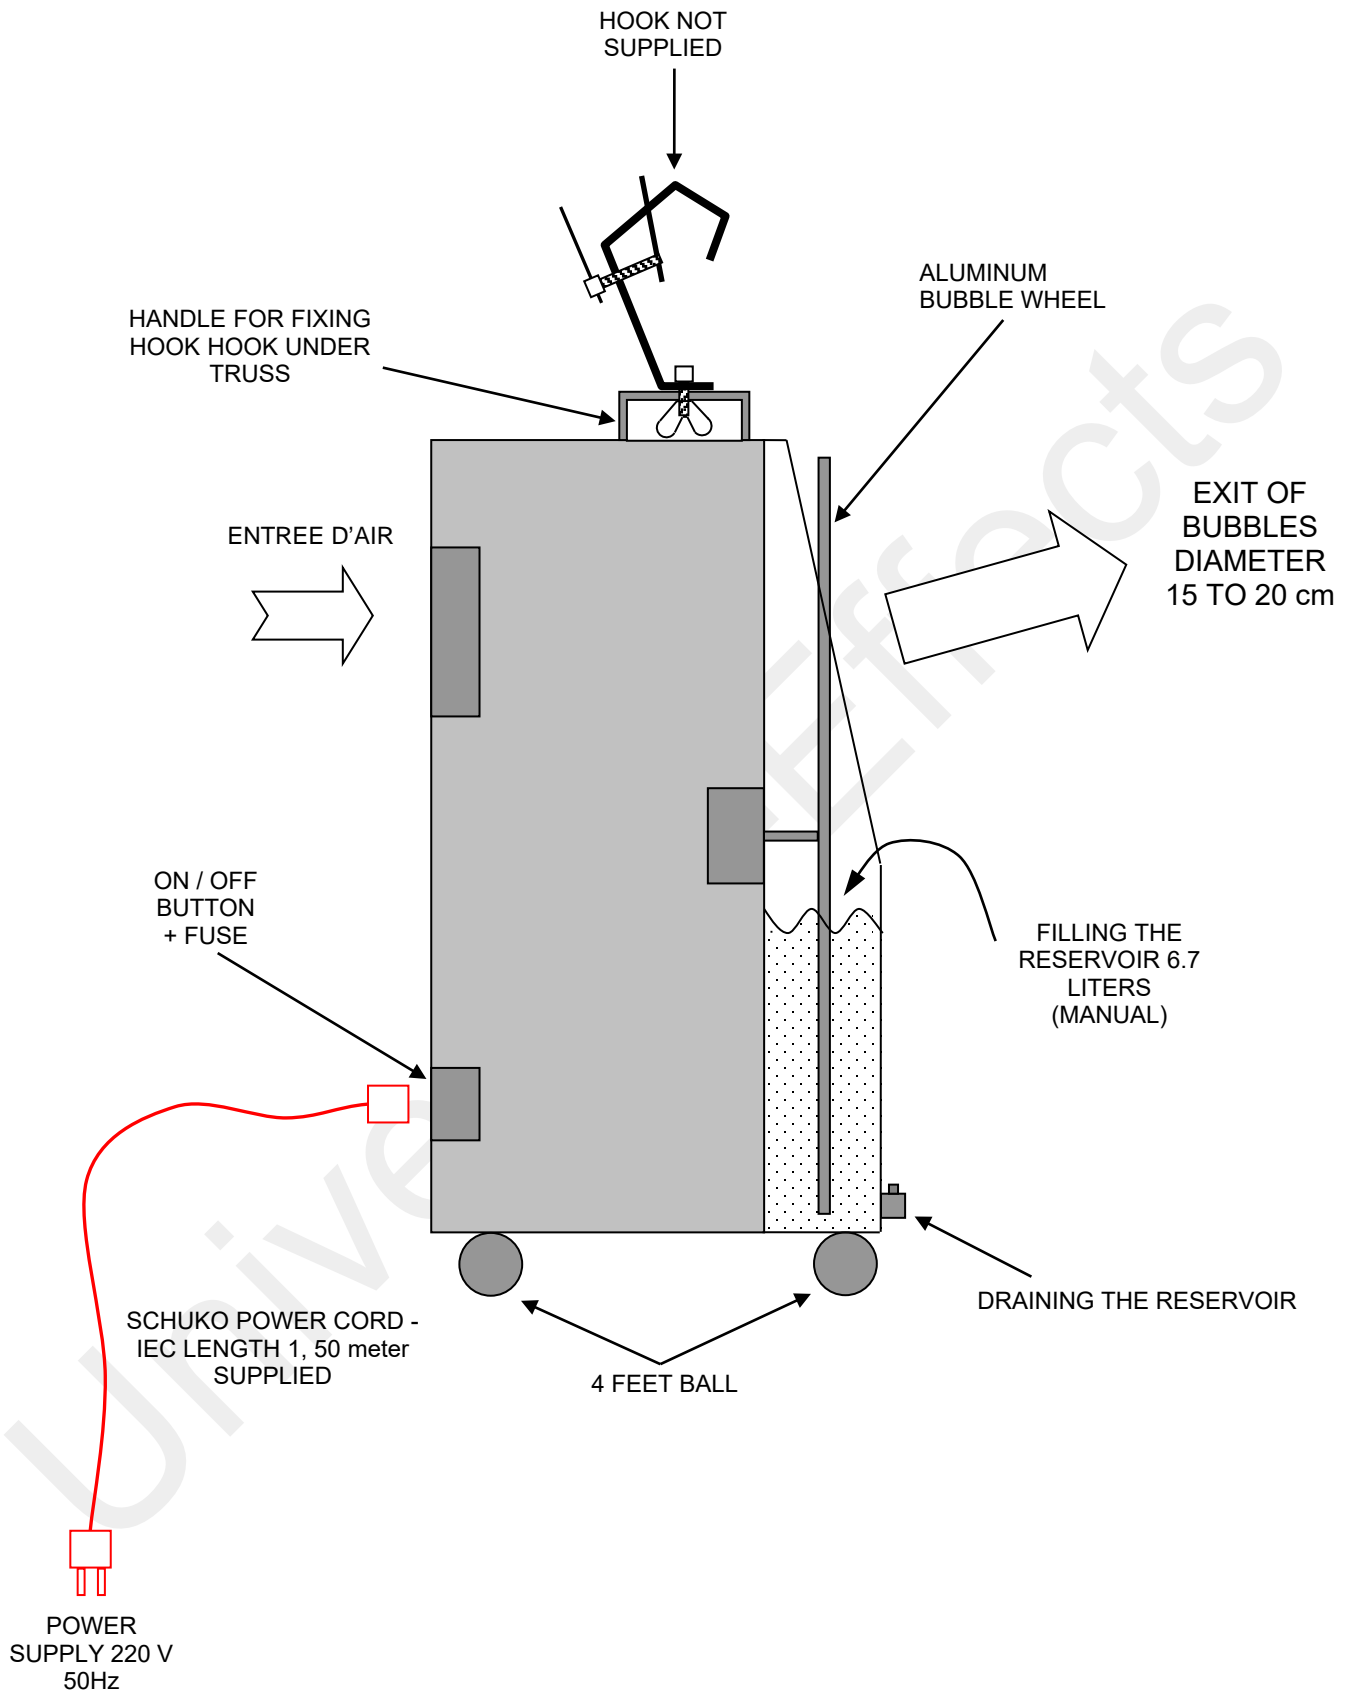

SCHEMA TECHNIQUE – UE BUBBLE XL

VISSERIE & QUINCAILLERIE EN INOX – CORPS EN ALUMINIUM

TECHNICAL DIAGRAM – UE BUBBLE XL

STAINLESS SCREWS & HARDWARE - ALUMINUM BODY