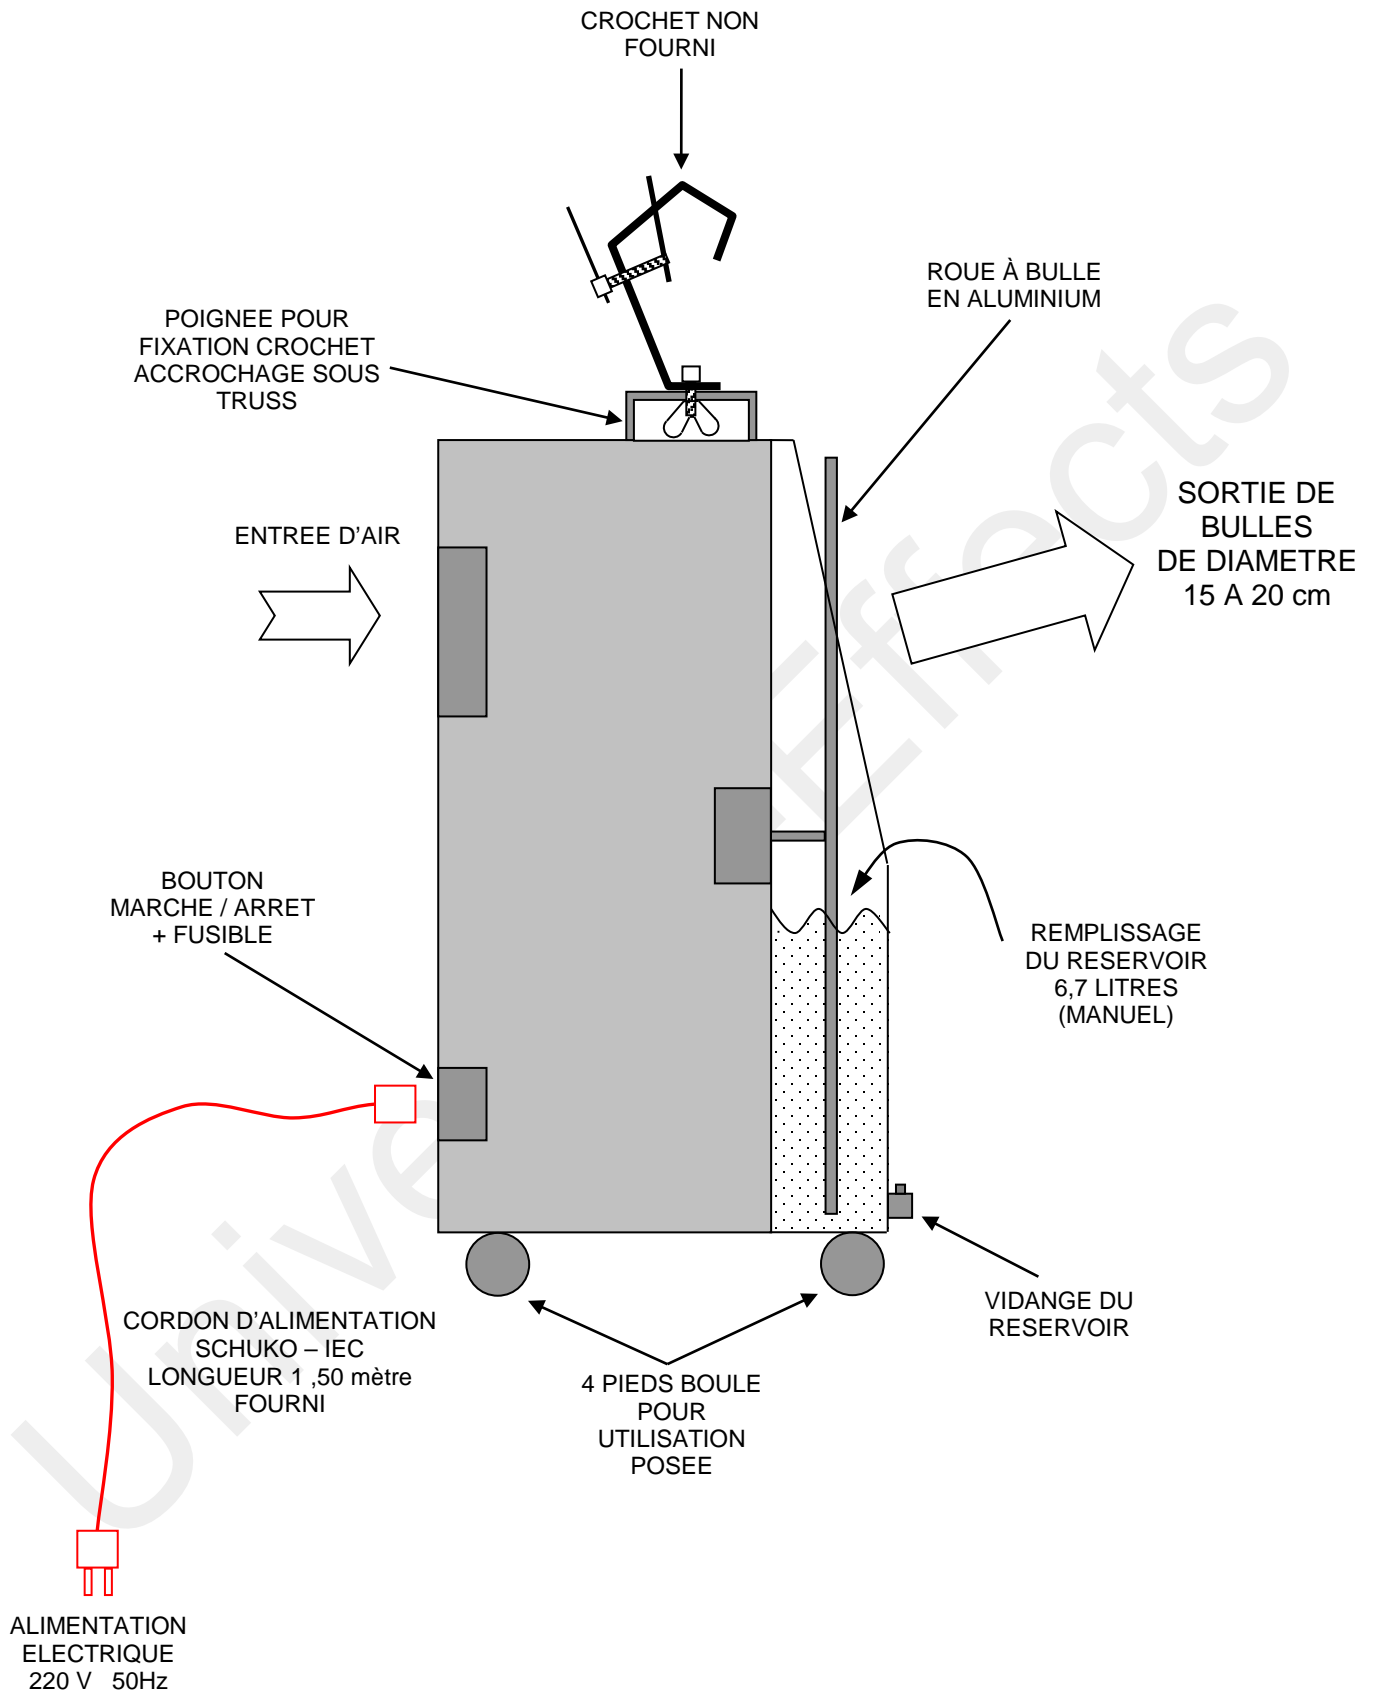

SCHEMA TECHNIQUE – UE BUBBLE XL

VISSERIE & QUINCAILLERIE EN INOX – CORPS EN ALUMINIUM

TECHNICAL DIAGRAM – UE BUBBLE XL

STAINLESS SCREWS & HARDWARE - ALUMINUM BODY