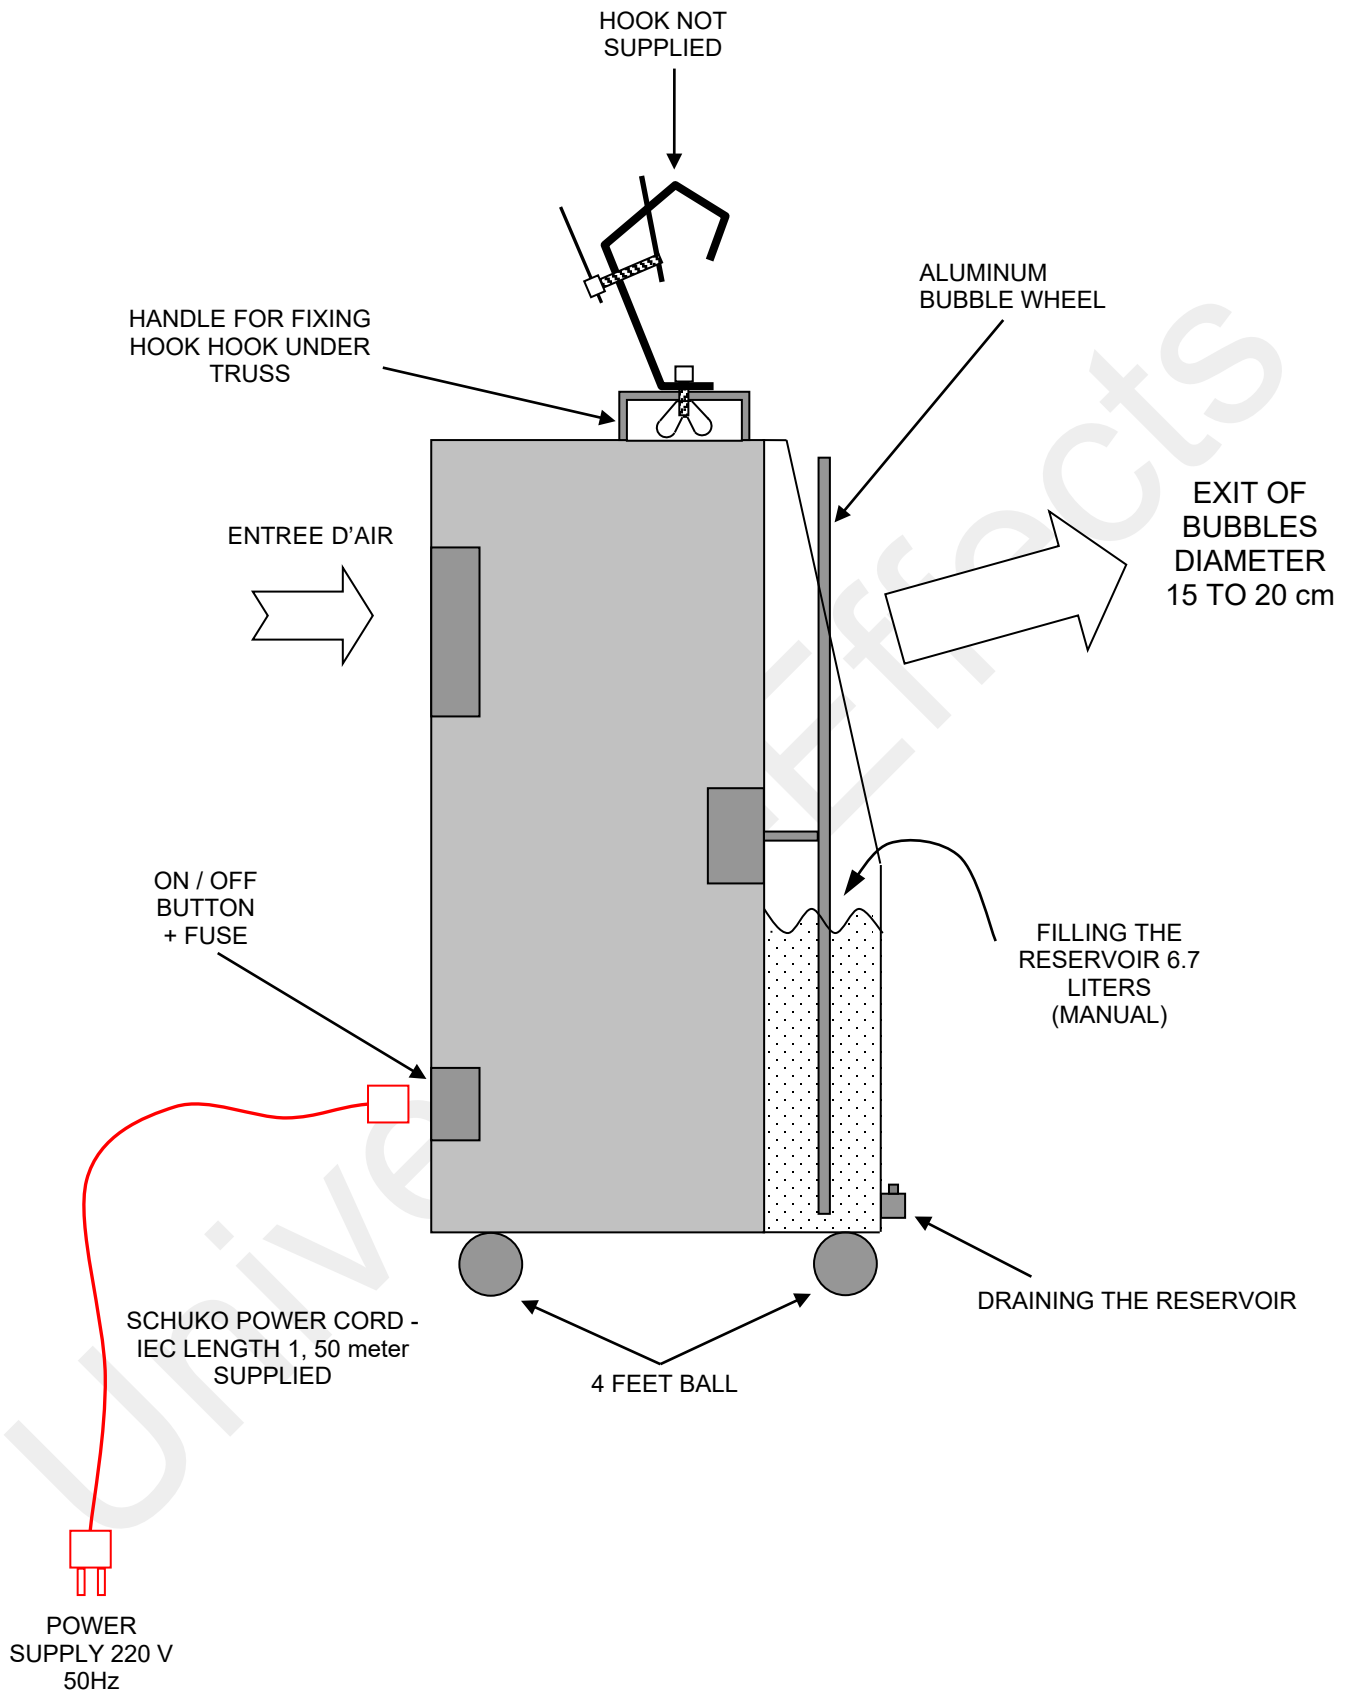

TECHNICAL DIAGRAM – UE BUBBLE XL

STAINLESS SCREWS & HARDWARE - ALUMINUM BODY