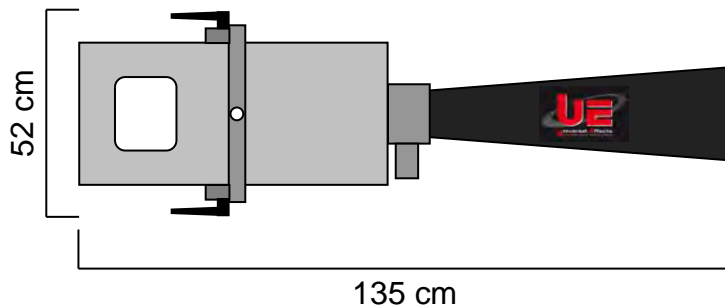

TECHNICAL DATASHEET

UE Extra Shooter 3"

Item Code : PFPOES001013

The EU Extra Shooter is a compact machine with confetti projection by a small venturi tube. Designed to be suspended or placed, it is powerful, very easy to use and very efficient.

Use multiple machines on a scenic grill and the effect will be spectacular.

Confetti can be thrown at a range of 8 to 12m. You can electronically control the shots with the following optional accessories: Power Electrovalve Eco and Power Box DMX-512 Extra-Shooter.

NOMENCLATURE :

- 1 x UE Extra Shooter 3"
- 1 x Output tube

TECHNICAL SPECIFICATIONS :

Size : 135 x 52 x 50 cm

Weight : 10.2 Kg

Use with Co2 gas.
High pressure 50B / m.

FEATURES :

Projection from 8 to 12m with the use of Co2 gas in a high pressure bottle 50 Bar.