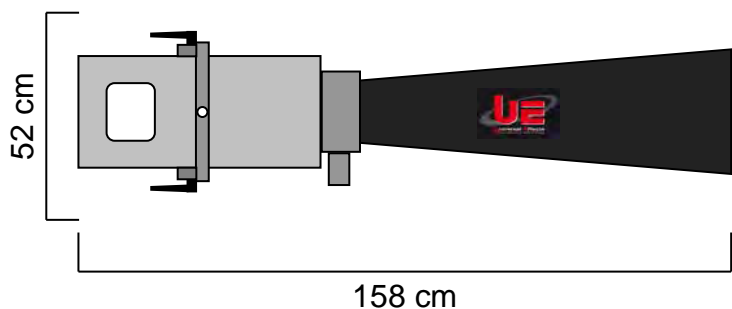

TECHNICAL DATASHEET

UE Extra Shooter 6"

Item Code : PFPOES001013

The EU Extra Shooter 6" is a compact, confetti-projection machine with a large venturi tube designed to be suspended or placed, it is powerful, very easy to use and very efficient. Scenic grill and the effect will be spectacular. Confetti can be thrown at a range of 12 to 15 m. You can electronically control the shots with the following optional accessories: Power Electrovalve Eco and Power Box DMX-512 Extra-Shooter.

NOMENCLATURE :

- 1 x UE Extra Shooter 6"
- 1 x Output Tube

TECHNICAL SPECIFICATIONS :

Size : 158 x 52 x 50 cm

Weight : 13.6 Kg

Use with Co2 gas.
High pressure 50B / m.

FEATURES :

Projection of 12 to 15m with the use of Co2 gas in 50 Bar high pressure bottle.