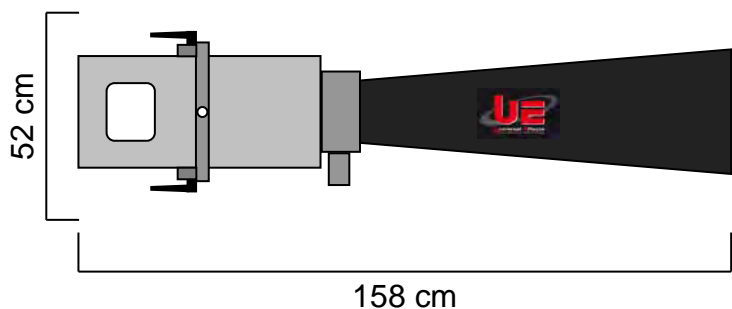

TECHNICAL DATASHEET

UE Extra Shooter 6"

Item Code : PFPOES001013

The EU Extra Shooter 6 "is a compact, confetti-projection machine with a large venturi tube designed to be suspended or placed, it is powerful, very easy to use and very efficient. Scenic grill and the effect will be spectacular. Confetti can be thrown at a range of 12 to 15 m. You can electronically control the shots with the following optional accessories: Power Electrovalve Eco and Power Box DMX-512 Extra-Shooter.

NOMENCLATURE :

- 1 x UE Extra Shooter 6"
- 1 x Output Tube

TECHNICAL SPECIFICATIONS :

Size : 158 x 52 x 50 cm

Weight : 13.6 Kg

Use with Co2 gas.
High pressure 50B / m.

FEATURES :

Projection of 12 to 15m with the use of Co2 gas in 50 Bar high pressure bottle.