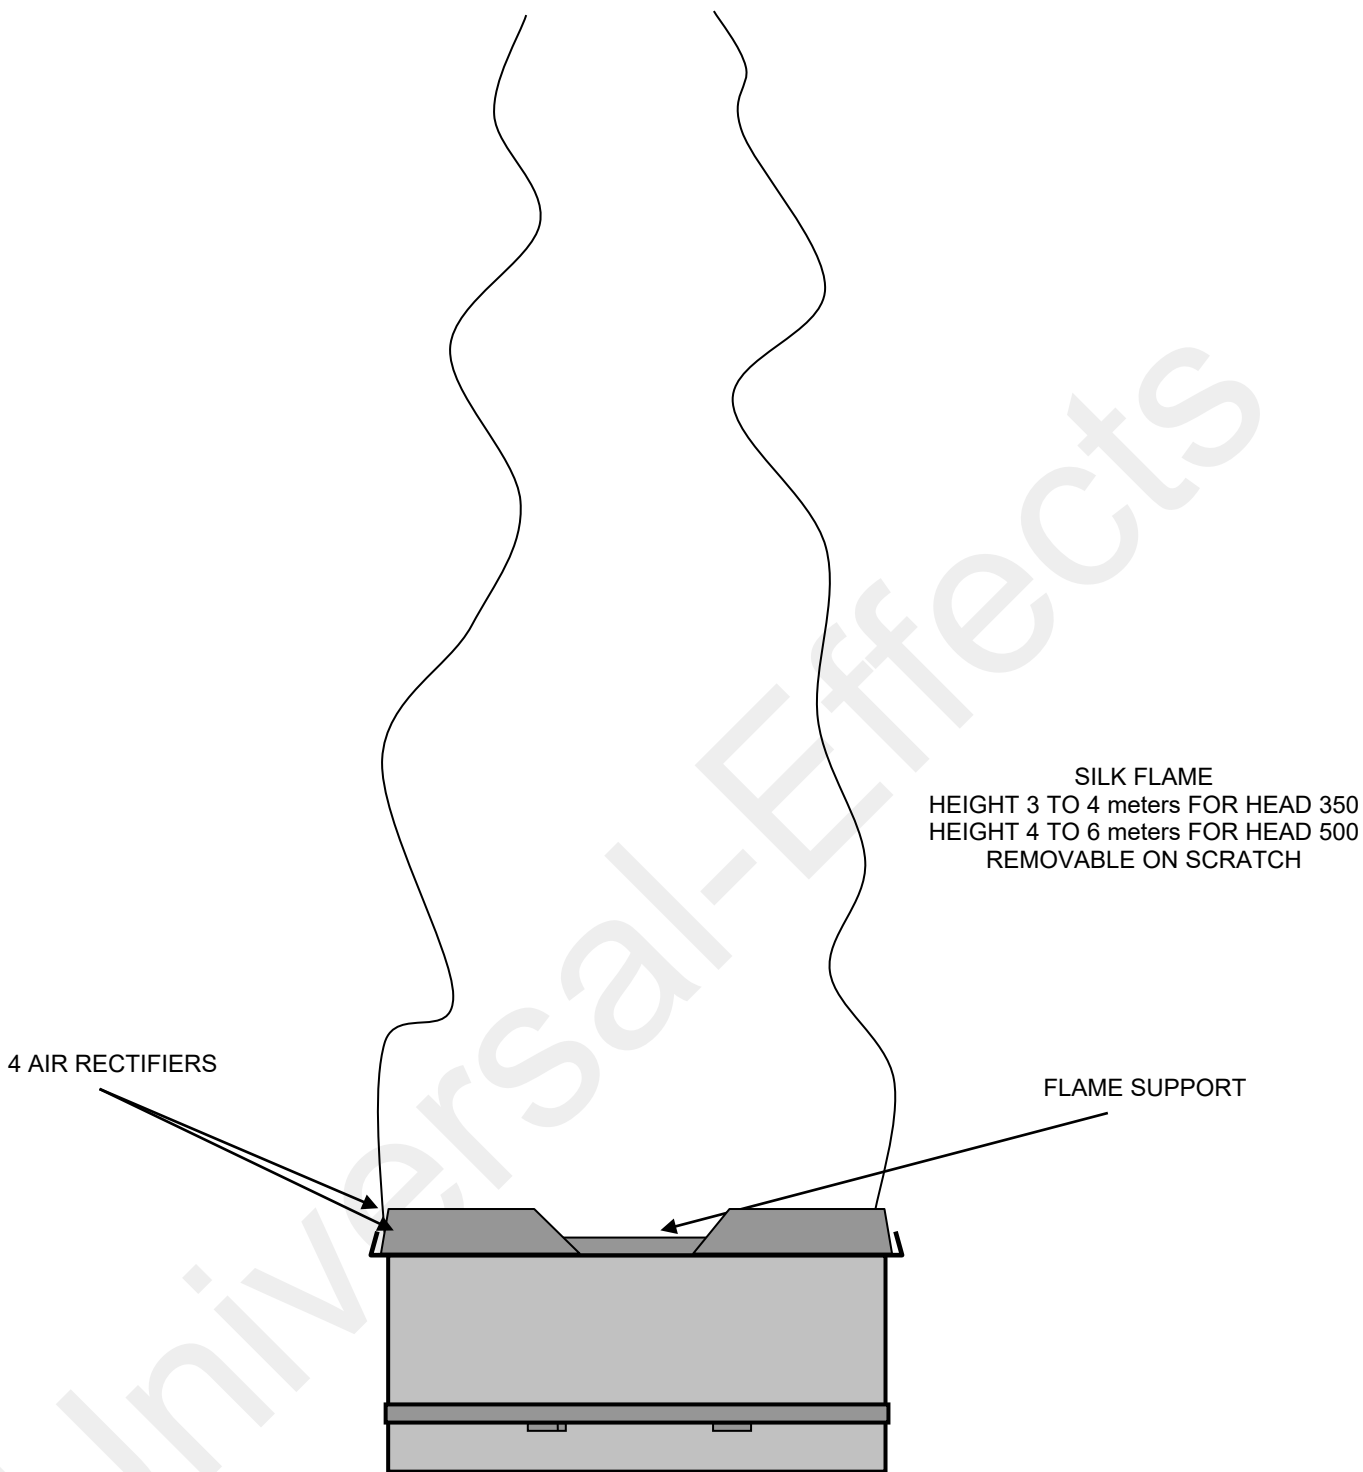

TECHNICAL DIAGRAM – UE HEAD AIRFLAME

STAINLESS SCREWS & HARDWARE - ALUMINUM BODY