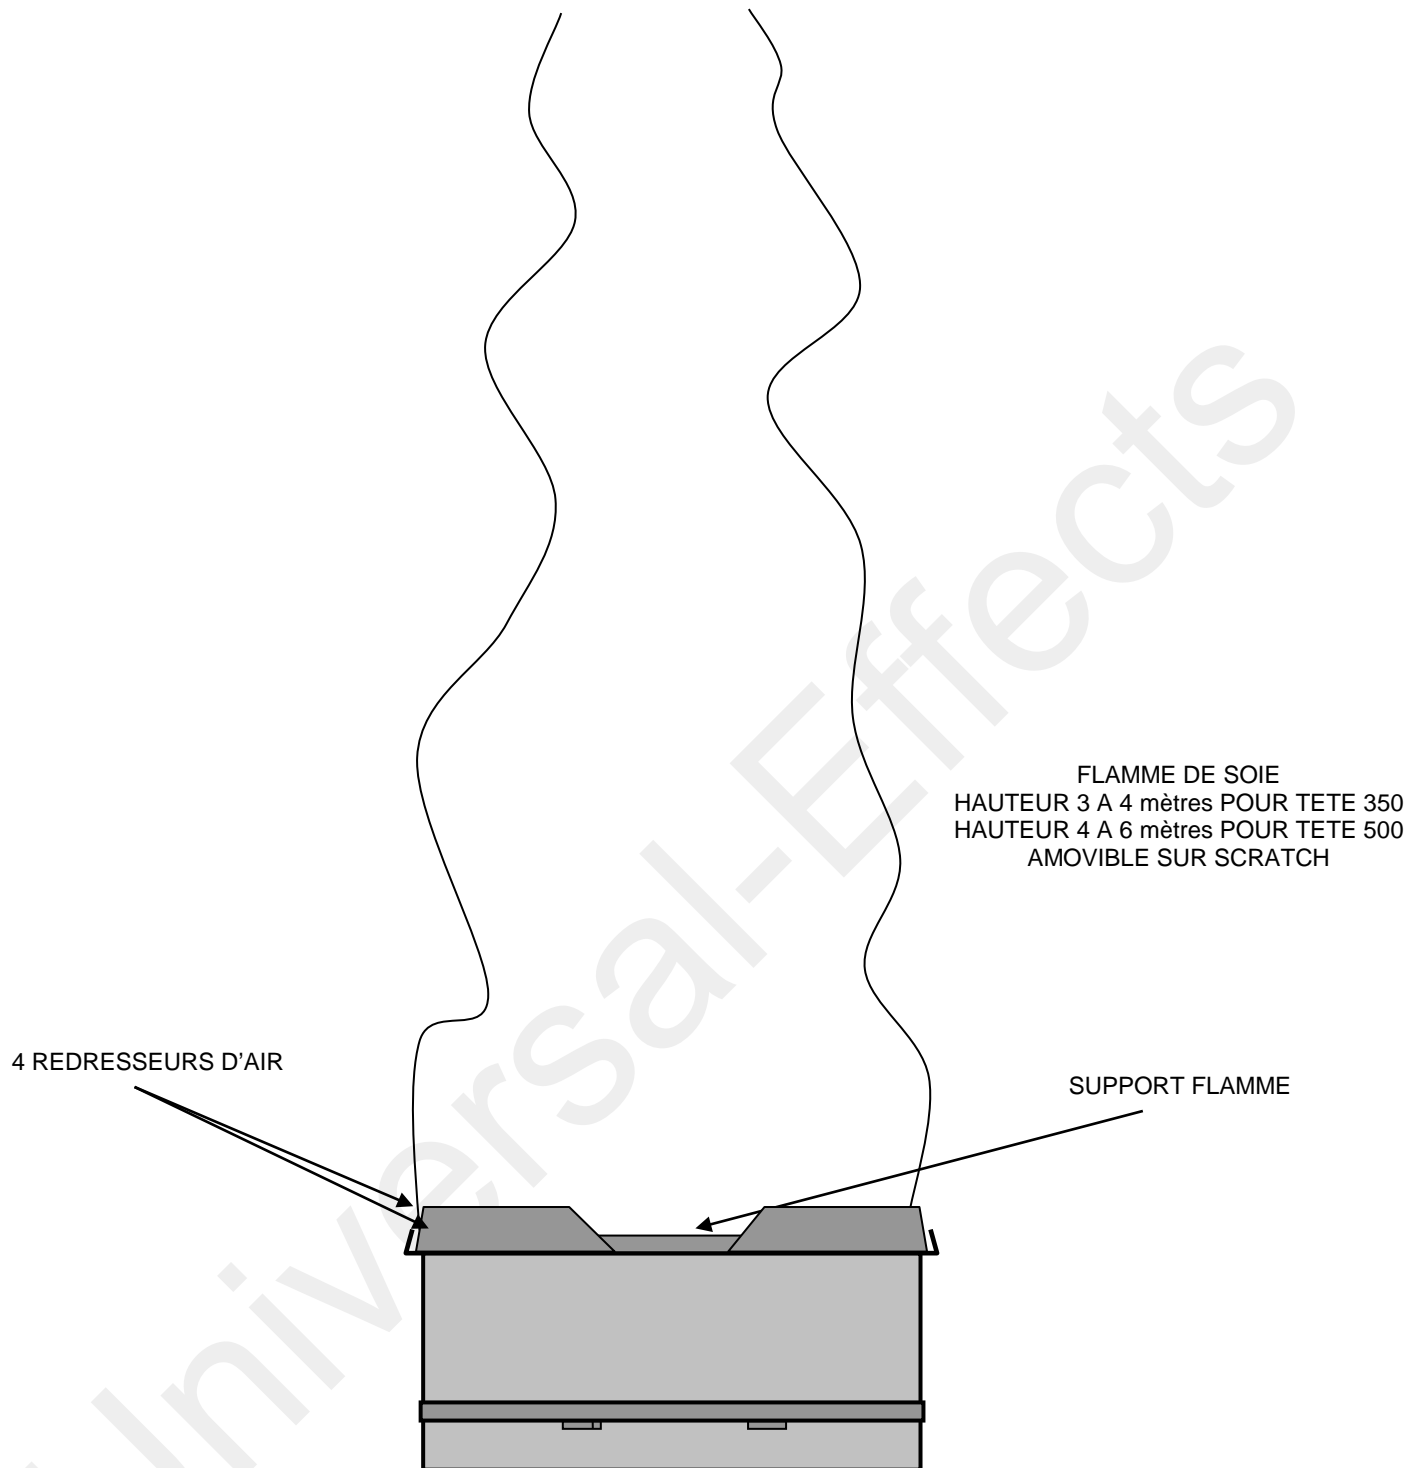

# SCHEMA TECHNIQUE – UE HEAD AIRFLAME

VISSERIE & QUINCAILLERIE EN INOX – CORPS EN ALUMINIUM

# TECHNICAL DIAGRAM – UE HEAD AIRFLAME

STAINLESS SCREWS & HARDWARE - ALUMINUM BODY