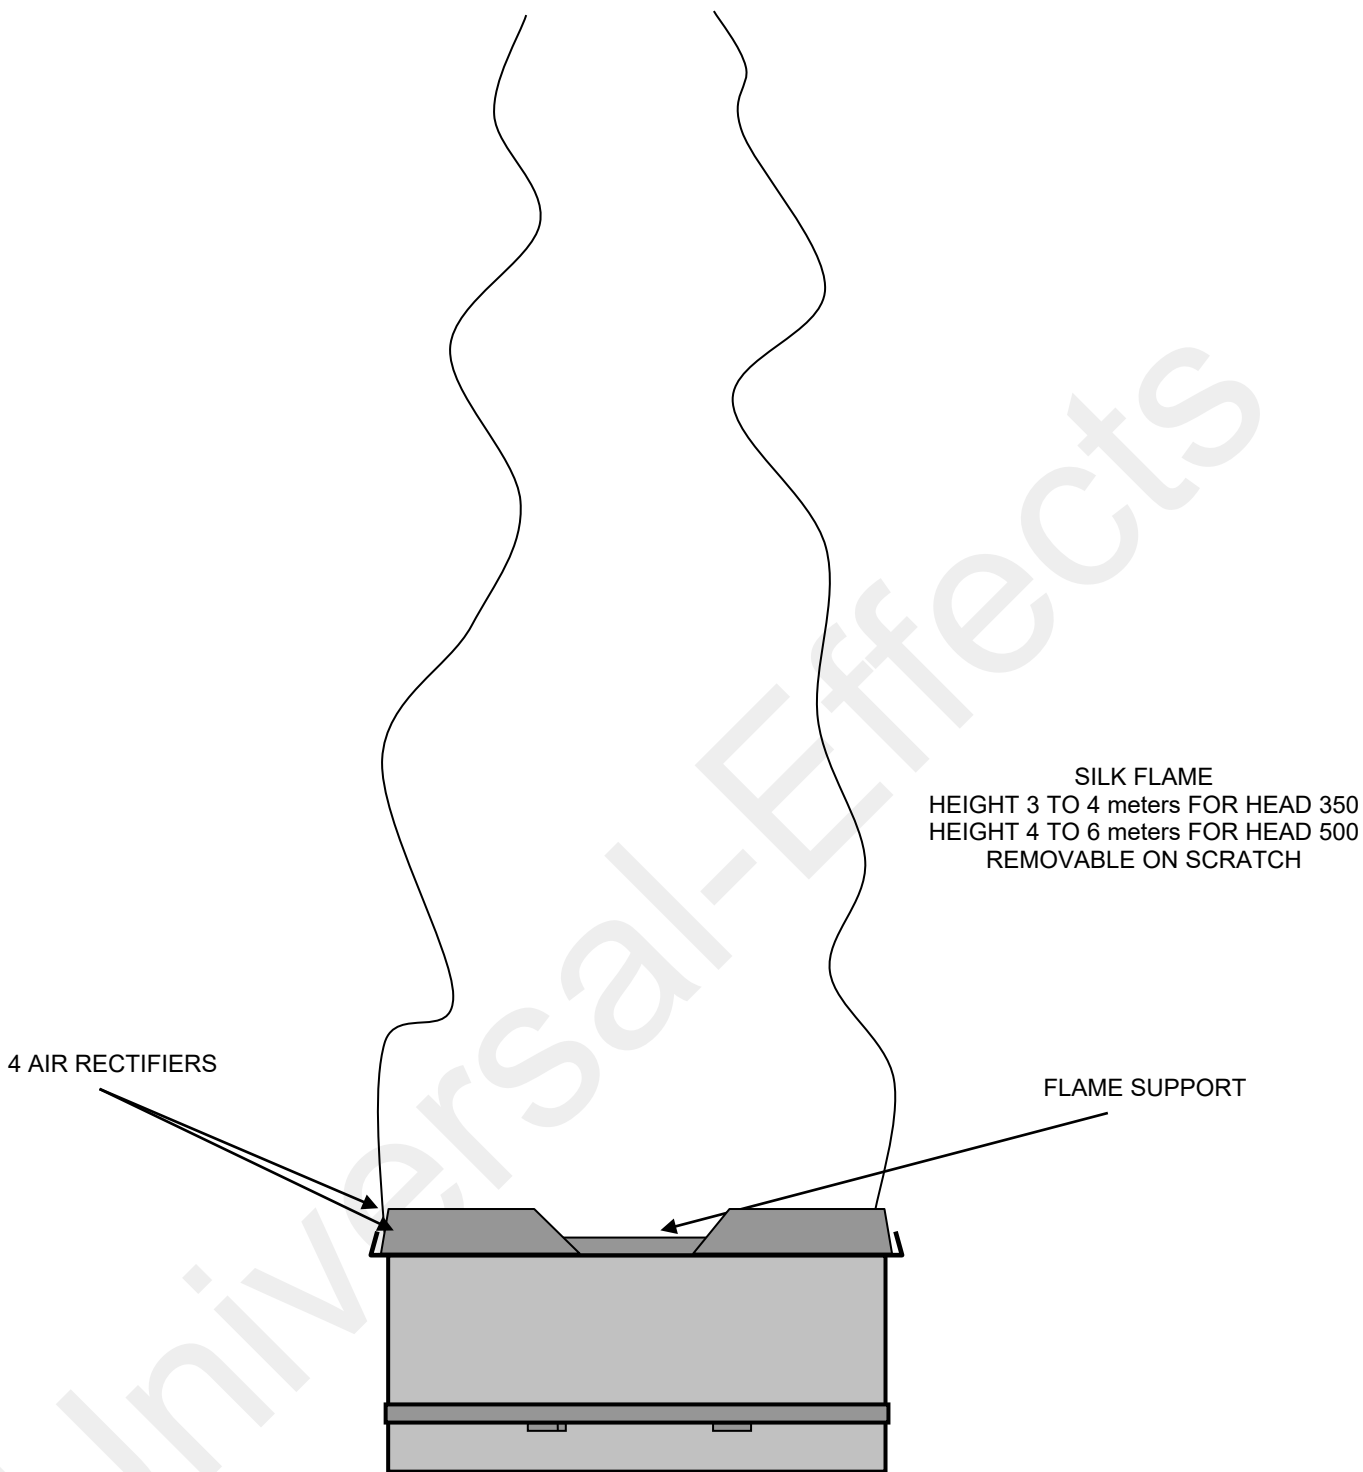

# SCHEMA TECHNIQUE – UE HEAD AIRFLAME

VISSERIE & QUINCAILLERIE EN INOX – CORPS EN ALUMINIUM

# TECHNICAL DIAGRAM – UE HEAD AIRFLAME

STAINLESS SCREWS & HARDWARE - ALUMINUM BODY