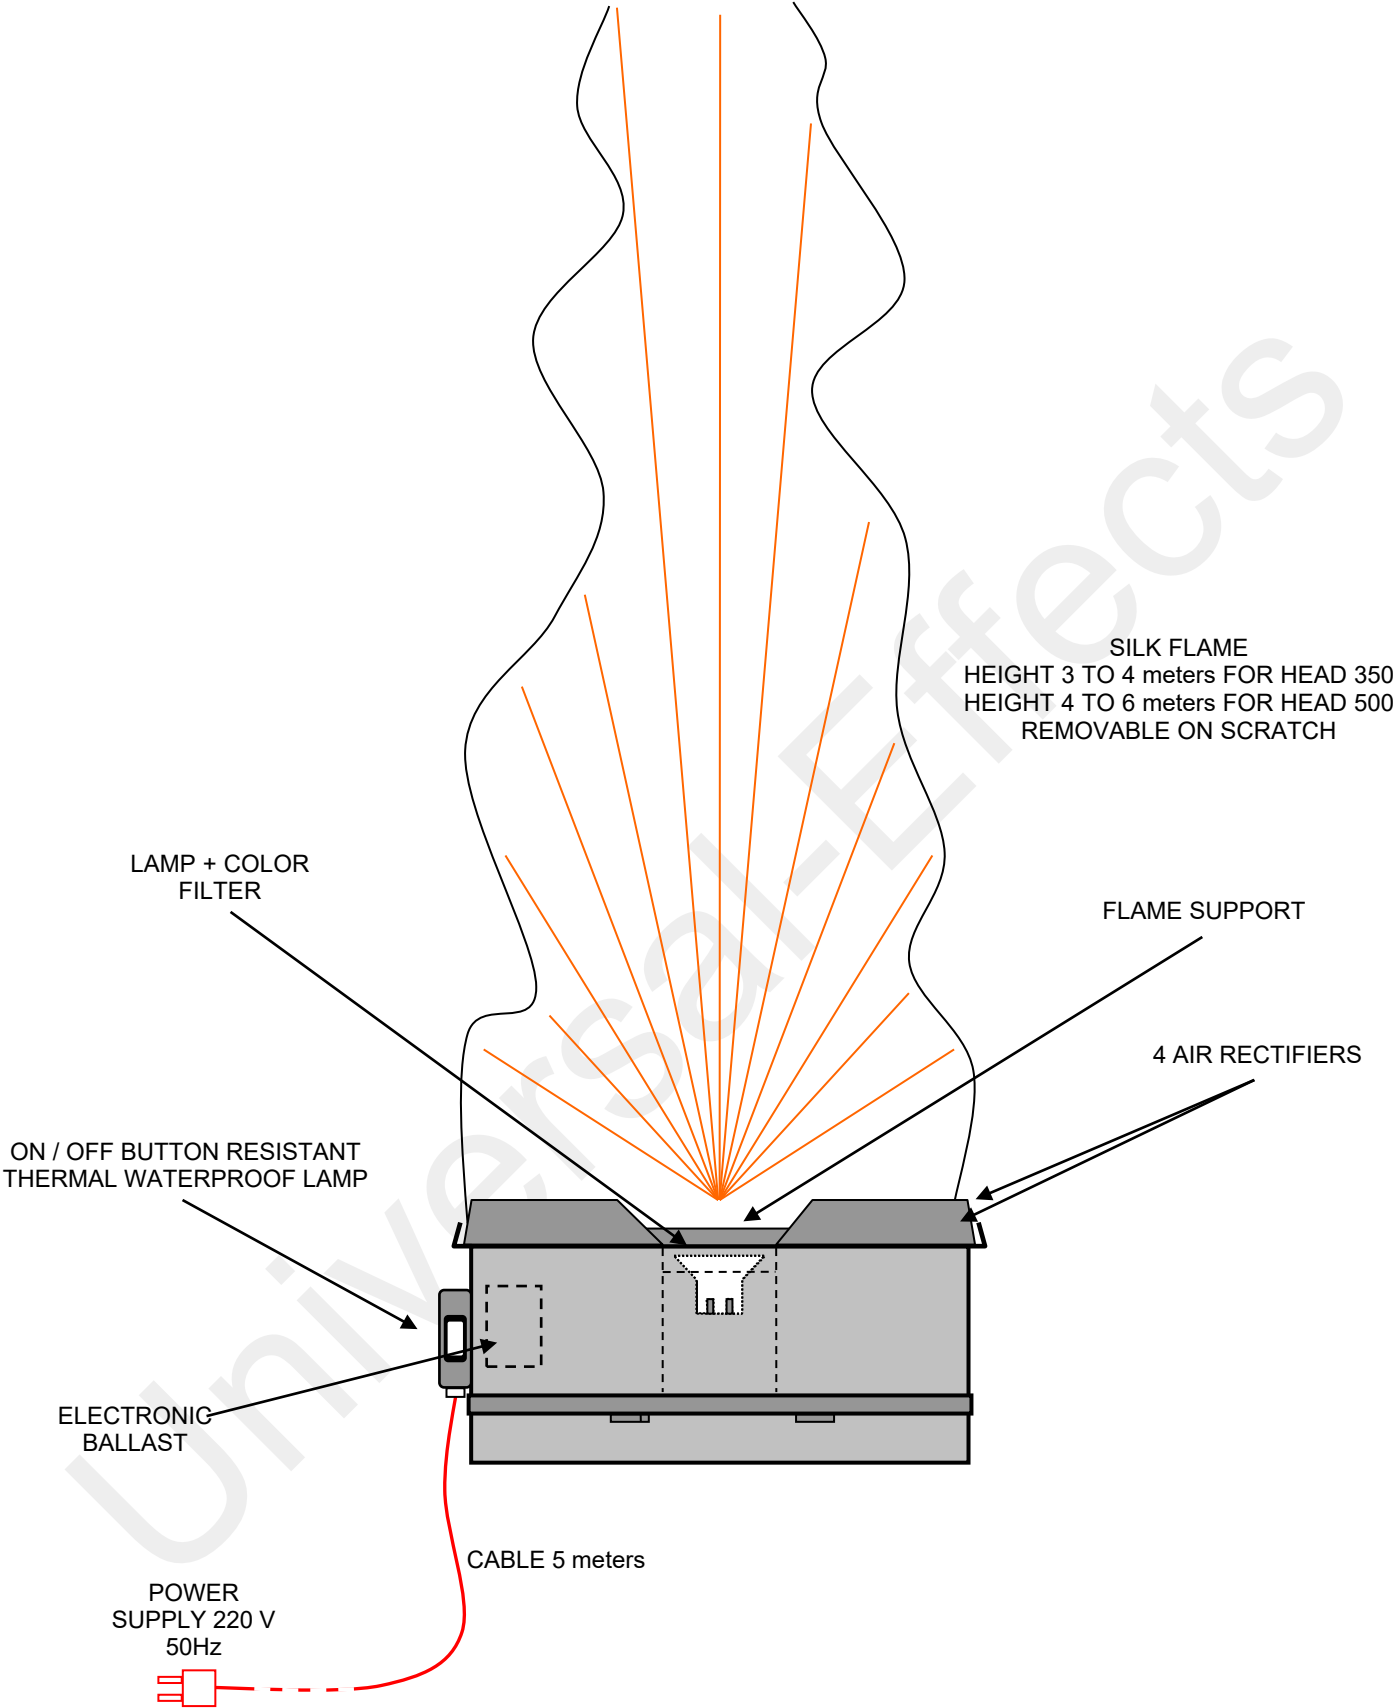

# TECHNICAL DIAGRAM – UE HEAD AIRFLAME LIGHT

- VERY POWERFUL LAMP (METALLIC IODIDE)
- REMOVABLE DICHROIC GLASS ORANGE FILTER

VISSERIE & QUINCAILLERIE EN INOX – CORPS EN ALUMINIUM