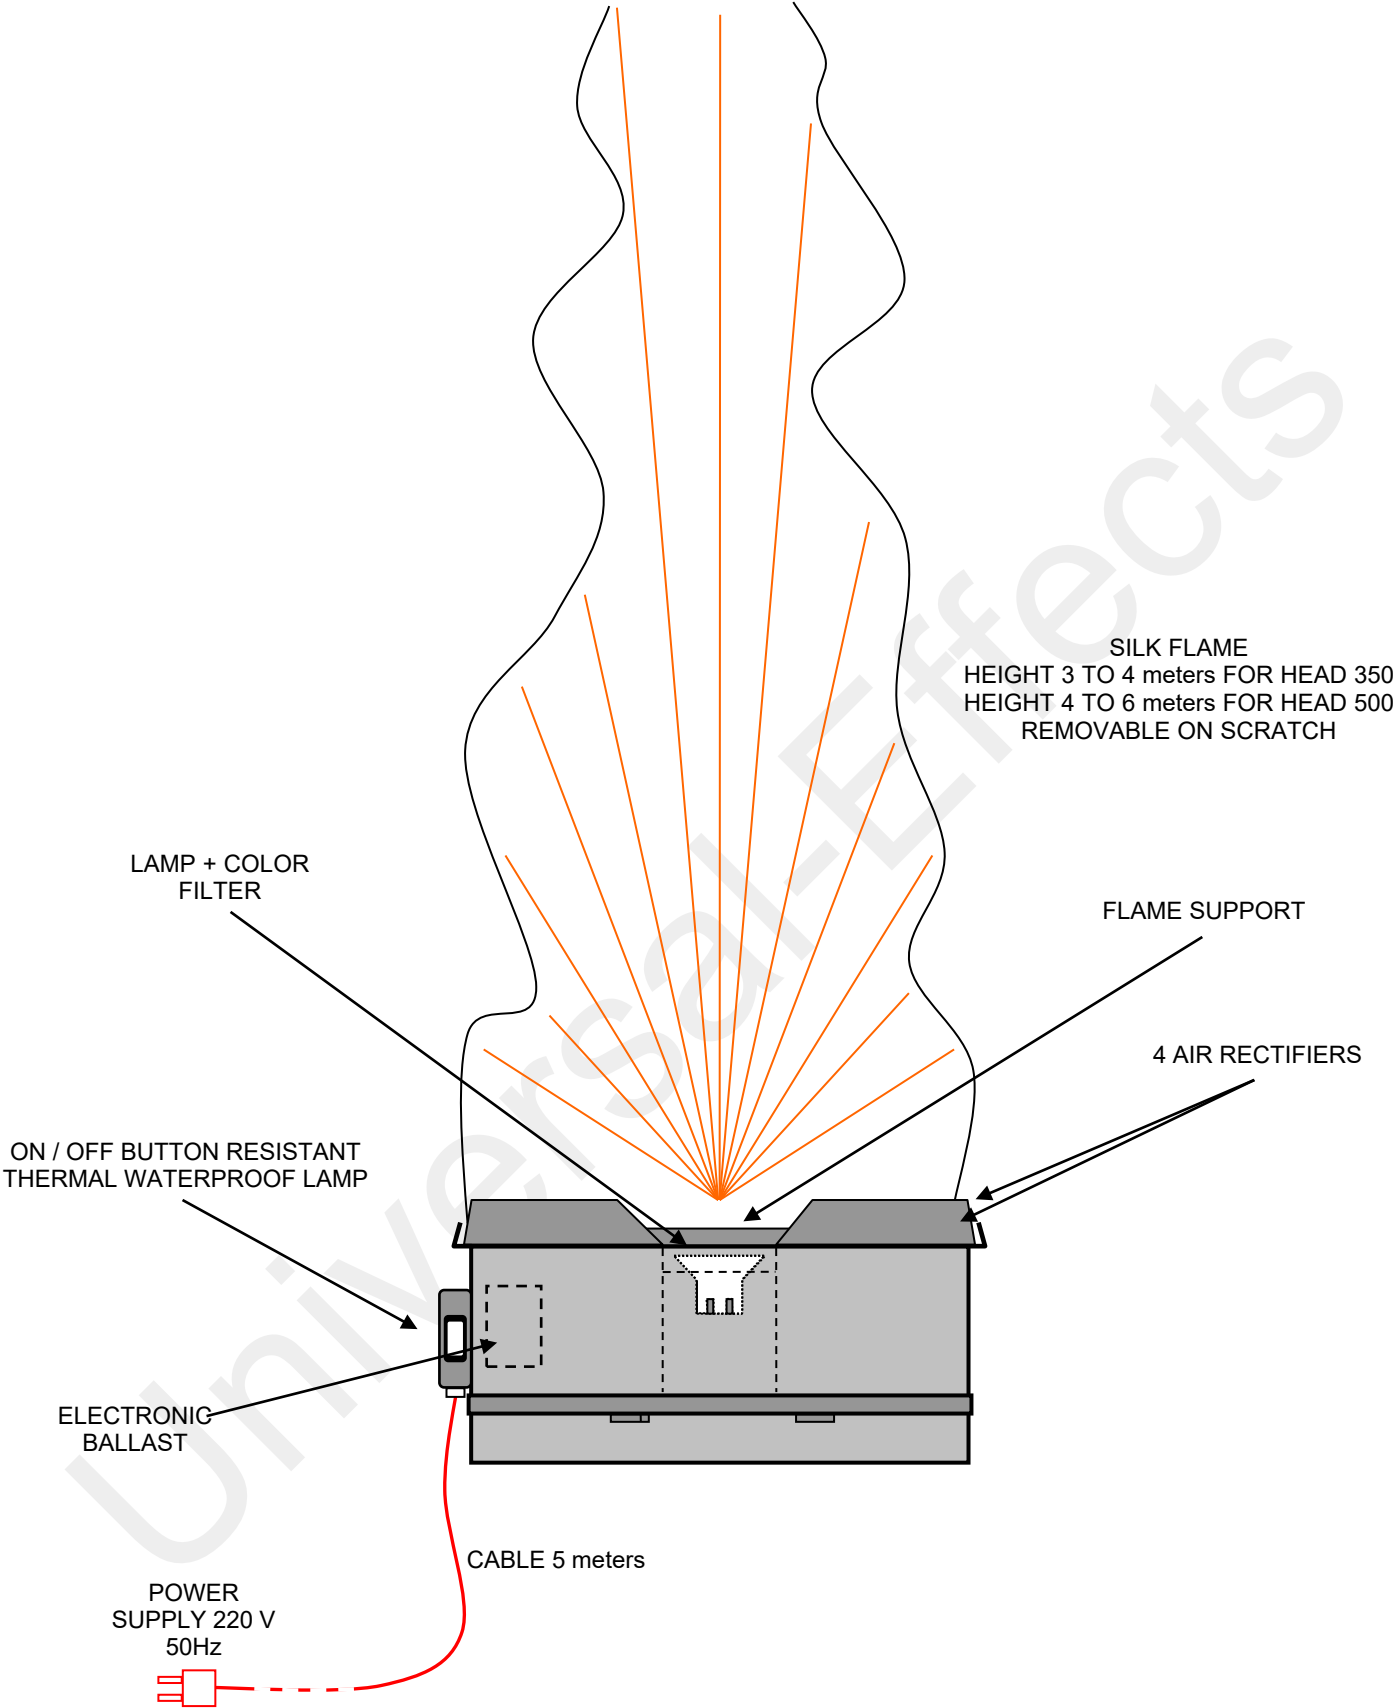

TECHNICAL DIAGRAM – UE HEAD AIRFLAME LIGHT

- VERY POWERFUL LAMP (METALLIC IODIDE)
- REMOVABLE DICHROIC GLASS ORANGE FILTER

VISSERIE & QUINCAILLERIE EN INOX – CORPS EN ALUMINIUM