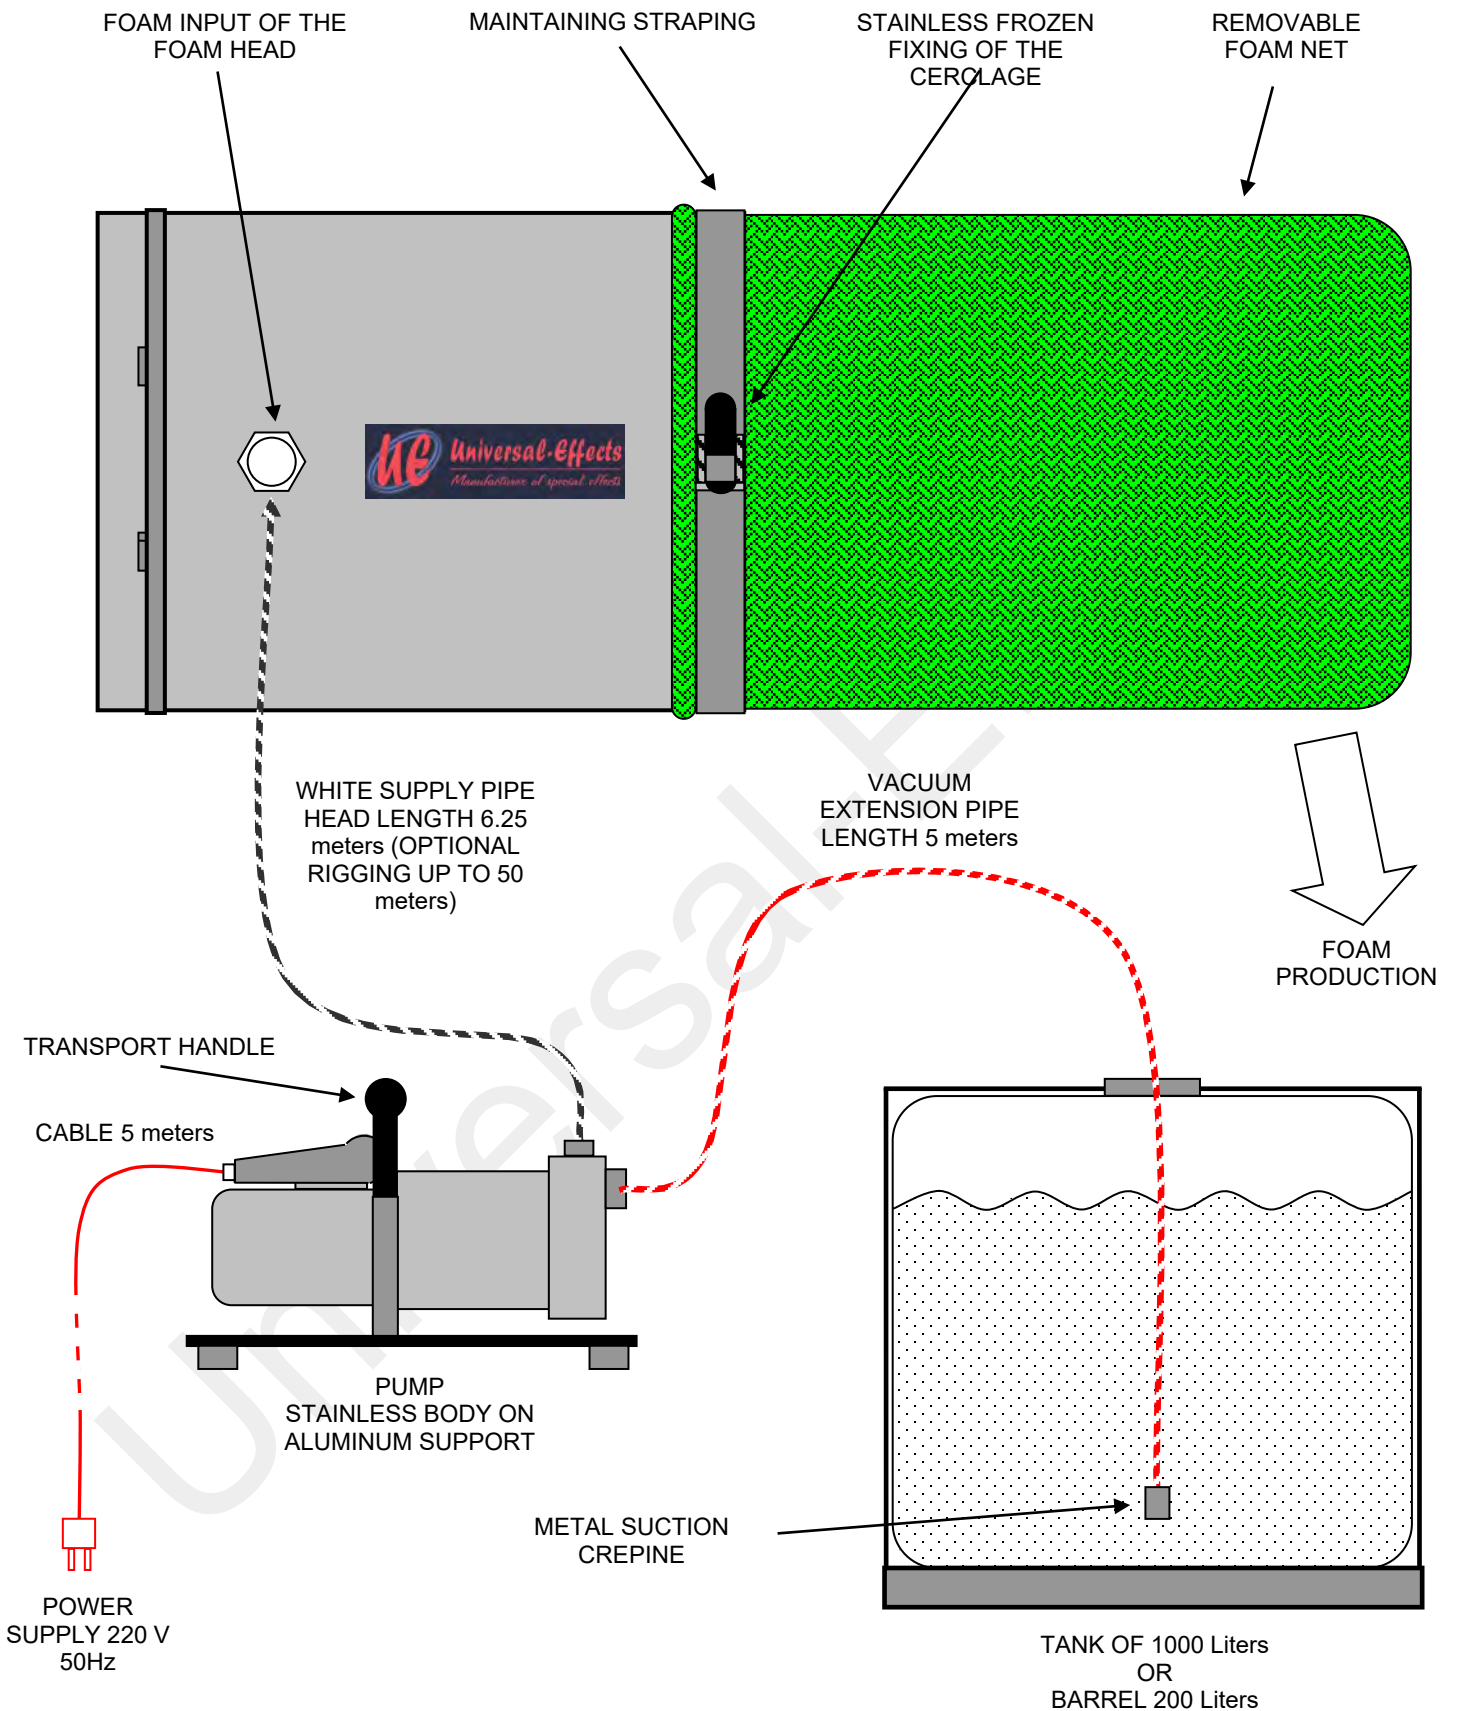

TECHNICAL DIAGRAM – UE HEAD FOAM

STAINLESS SCREWS & HARDWARE - ALUMINUM BODY