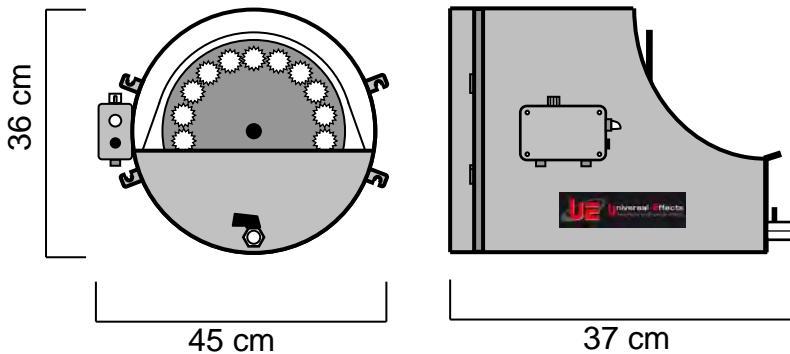

NOMENCLATURE :

- 1 x UE Head Jet-Bubbles 350
- 2 x Roues à Bulles

SPECIFICATIONS TECHNIQUES :

Dimensions : Lg 45 x lg 37 x Ht 35 cm
Poids : 5.6 Kg

Caractéristiques électriques :
230V – 50Hz – 10W – 0.04A

Contenance : 5,3 L

Be amazed by this concept that creates a real big show.

Comes with two wheels for two effects: small bubbles with a diameter of 1.5 cm and large bubbles with a diameter of 3 cm.

NOMENCLATURE :

- 1 x UE Head Jet-Bubbles 350
- 2 x Bubble Wheels

TECHNICAL SPECIFICATIONS :

Size : 45 x 37 x 35 cm

Weight : 5.6 Kg

Electrical Specifications:

230V – 50Hz – 10W – 0.04A

Capacity : 5,3 L

FEATURES :

The head is equipped with an electric dimmer for the base. Delivered with 2 bubble wheels: a wheel with small holes and a wheel with large holes.