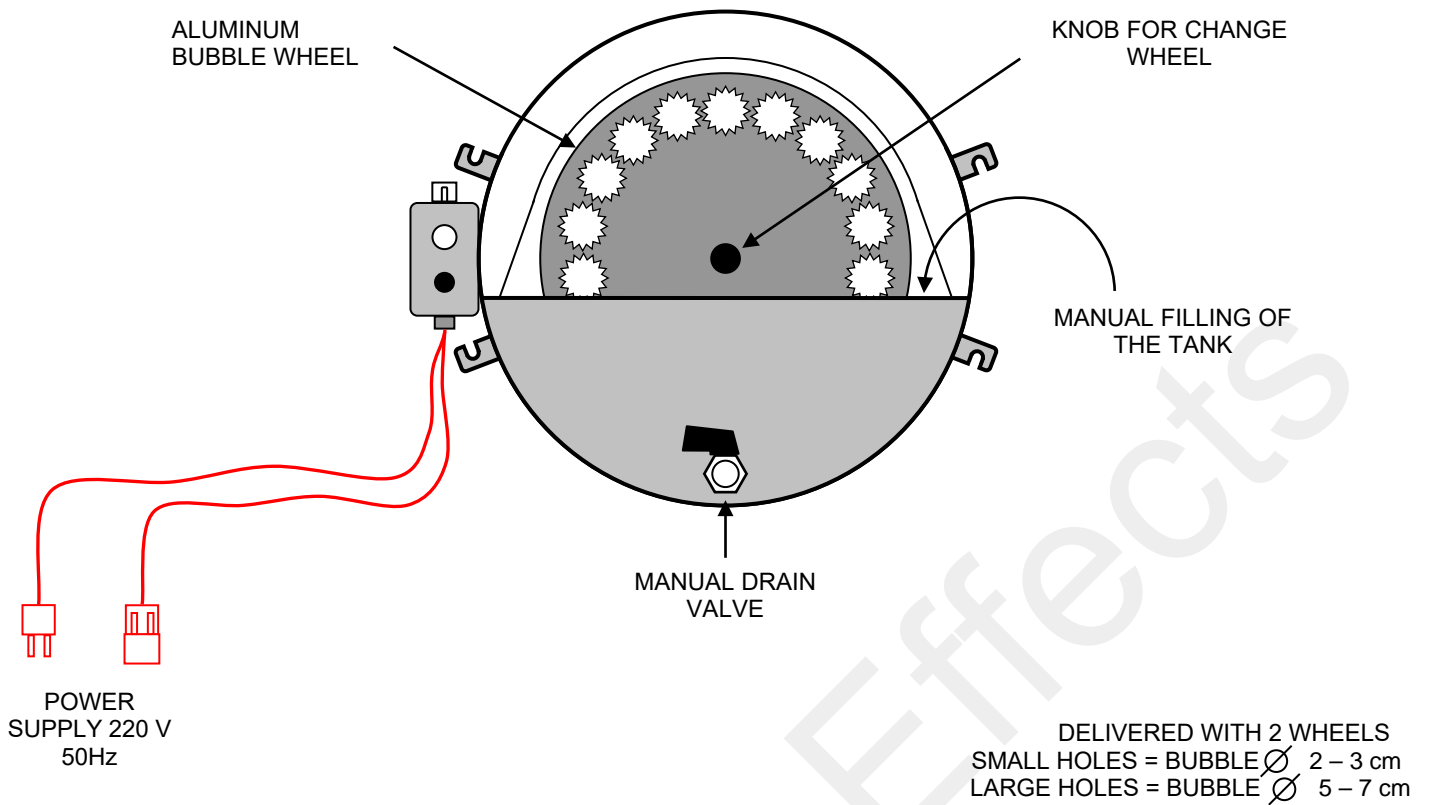

# TECHNICAL DIAGRAM – UE HEAD JET-BUBBLES

STAINLESS SCREWS & HARDWARE - ALUMINUM BODY