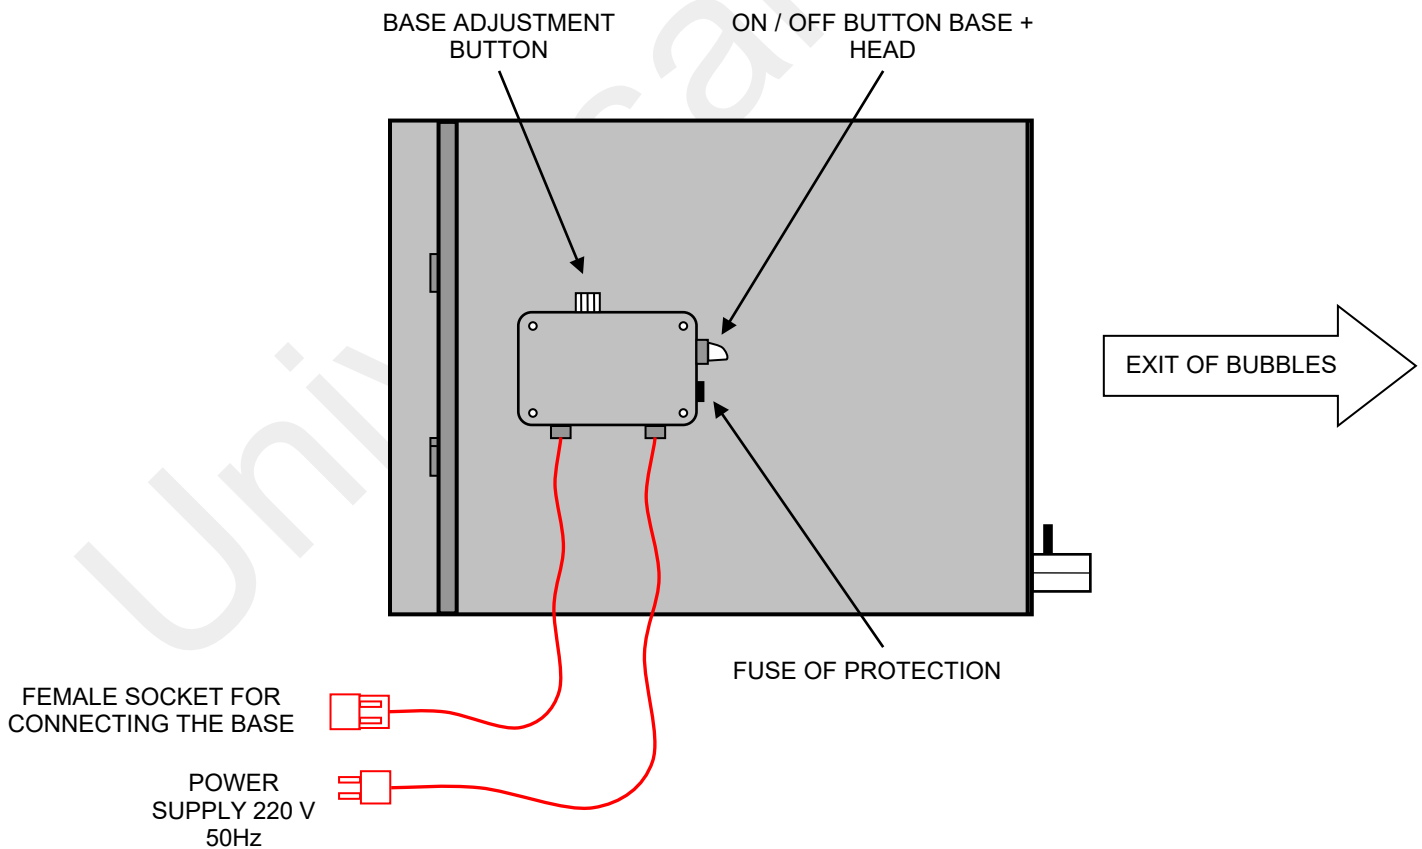

# TECHNICAL DIAGRAM – UE HEAD JET-BUBBLES

STAINLESS SCREWS & HARDWARE - ALUMINUM BODY