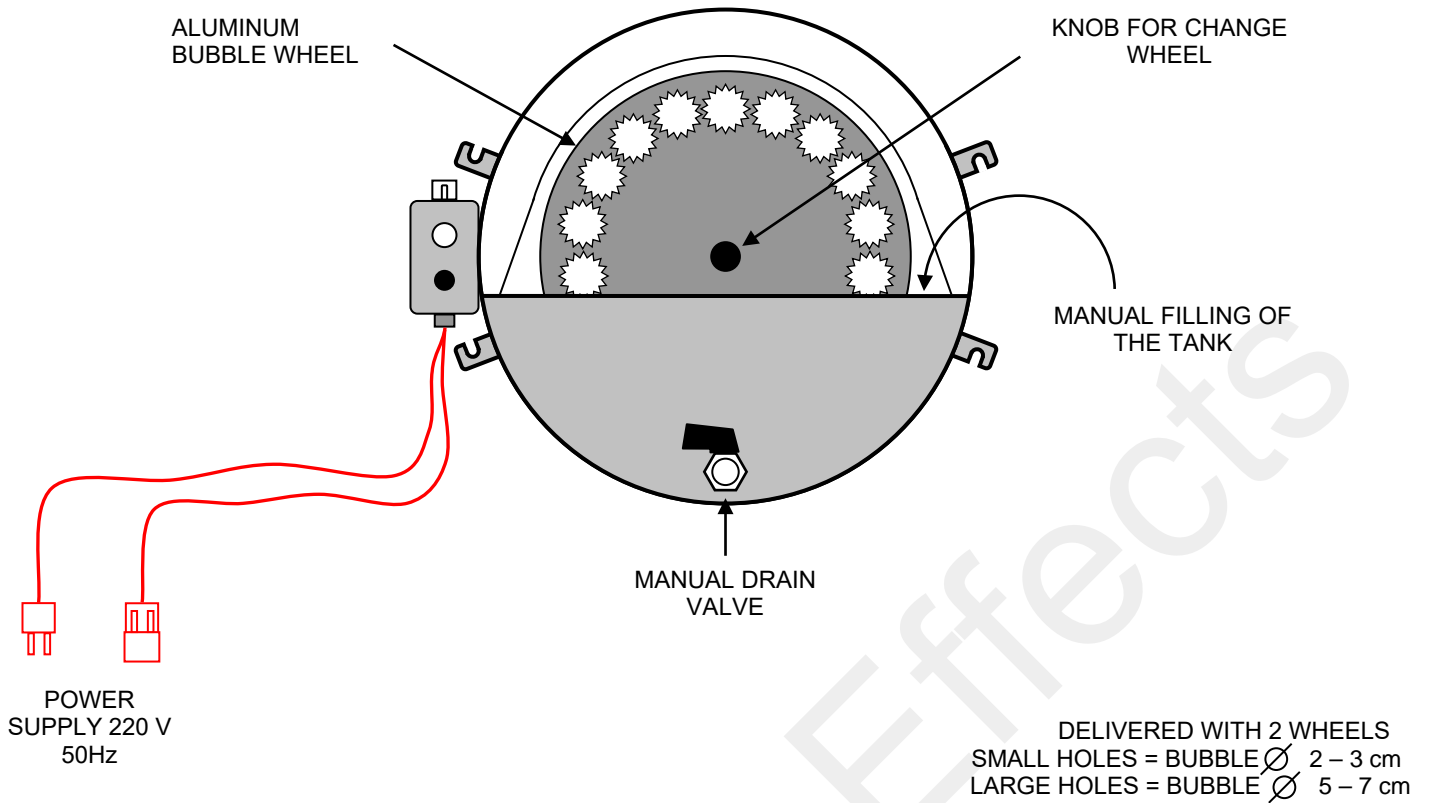

TECHNICAL DIAGRAM – UE HEAD JET-BUBBLES

STAINLESS SCREWS & HARDWARE - ALUMINUM BODY