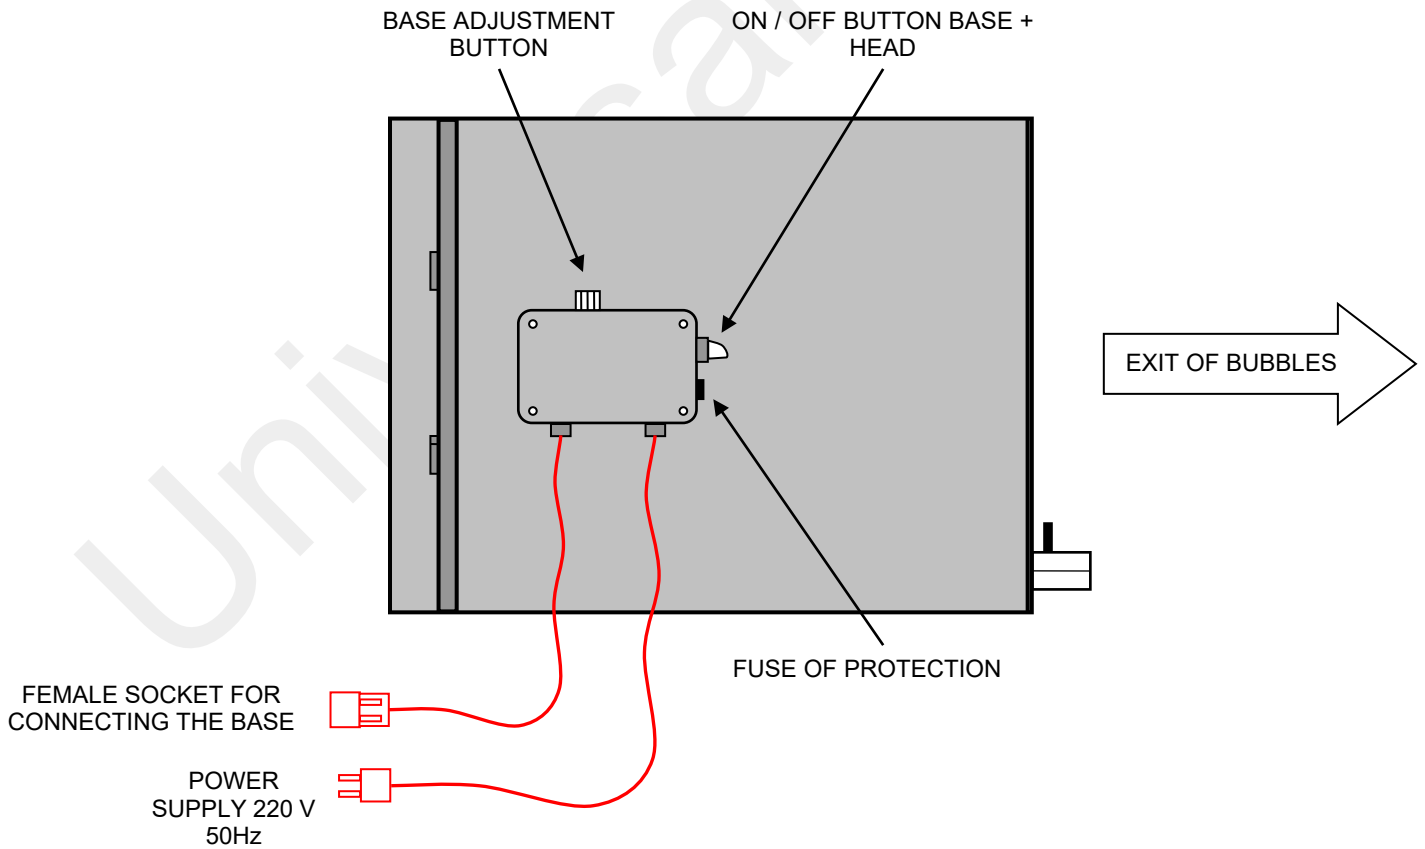

TECHNICAL DIAGRAM – UE HEAD JET-BUBBLES

STAINLESS SCREWS & HARDWARE - ALUMINUM BODY