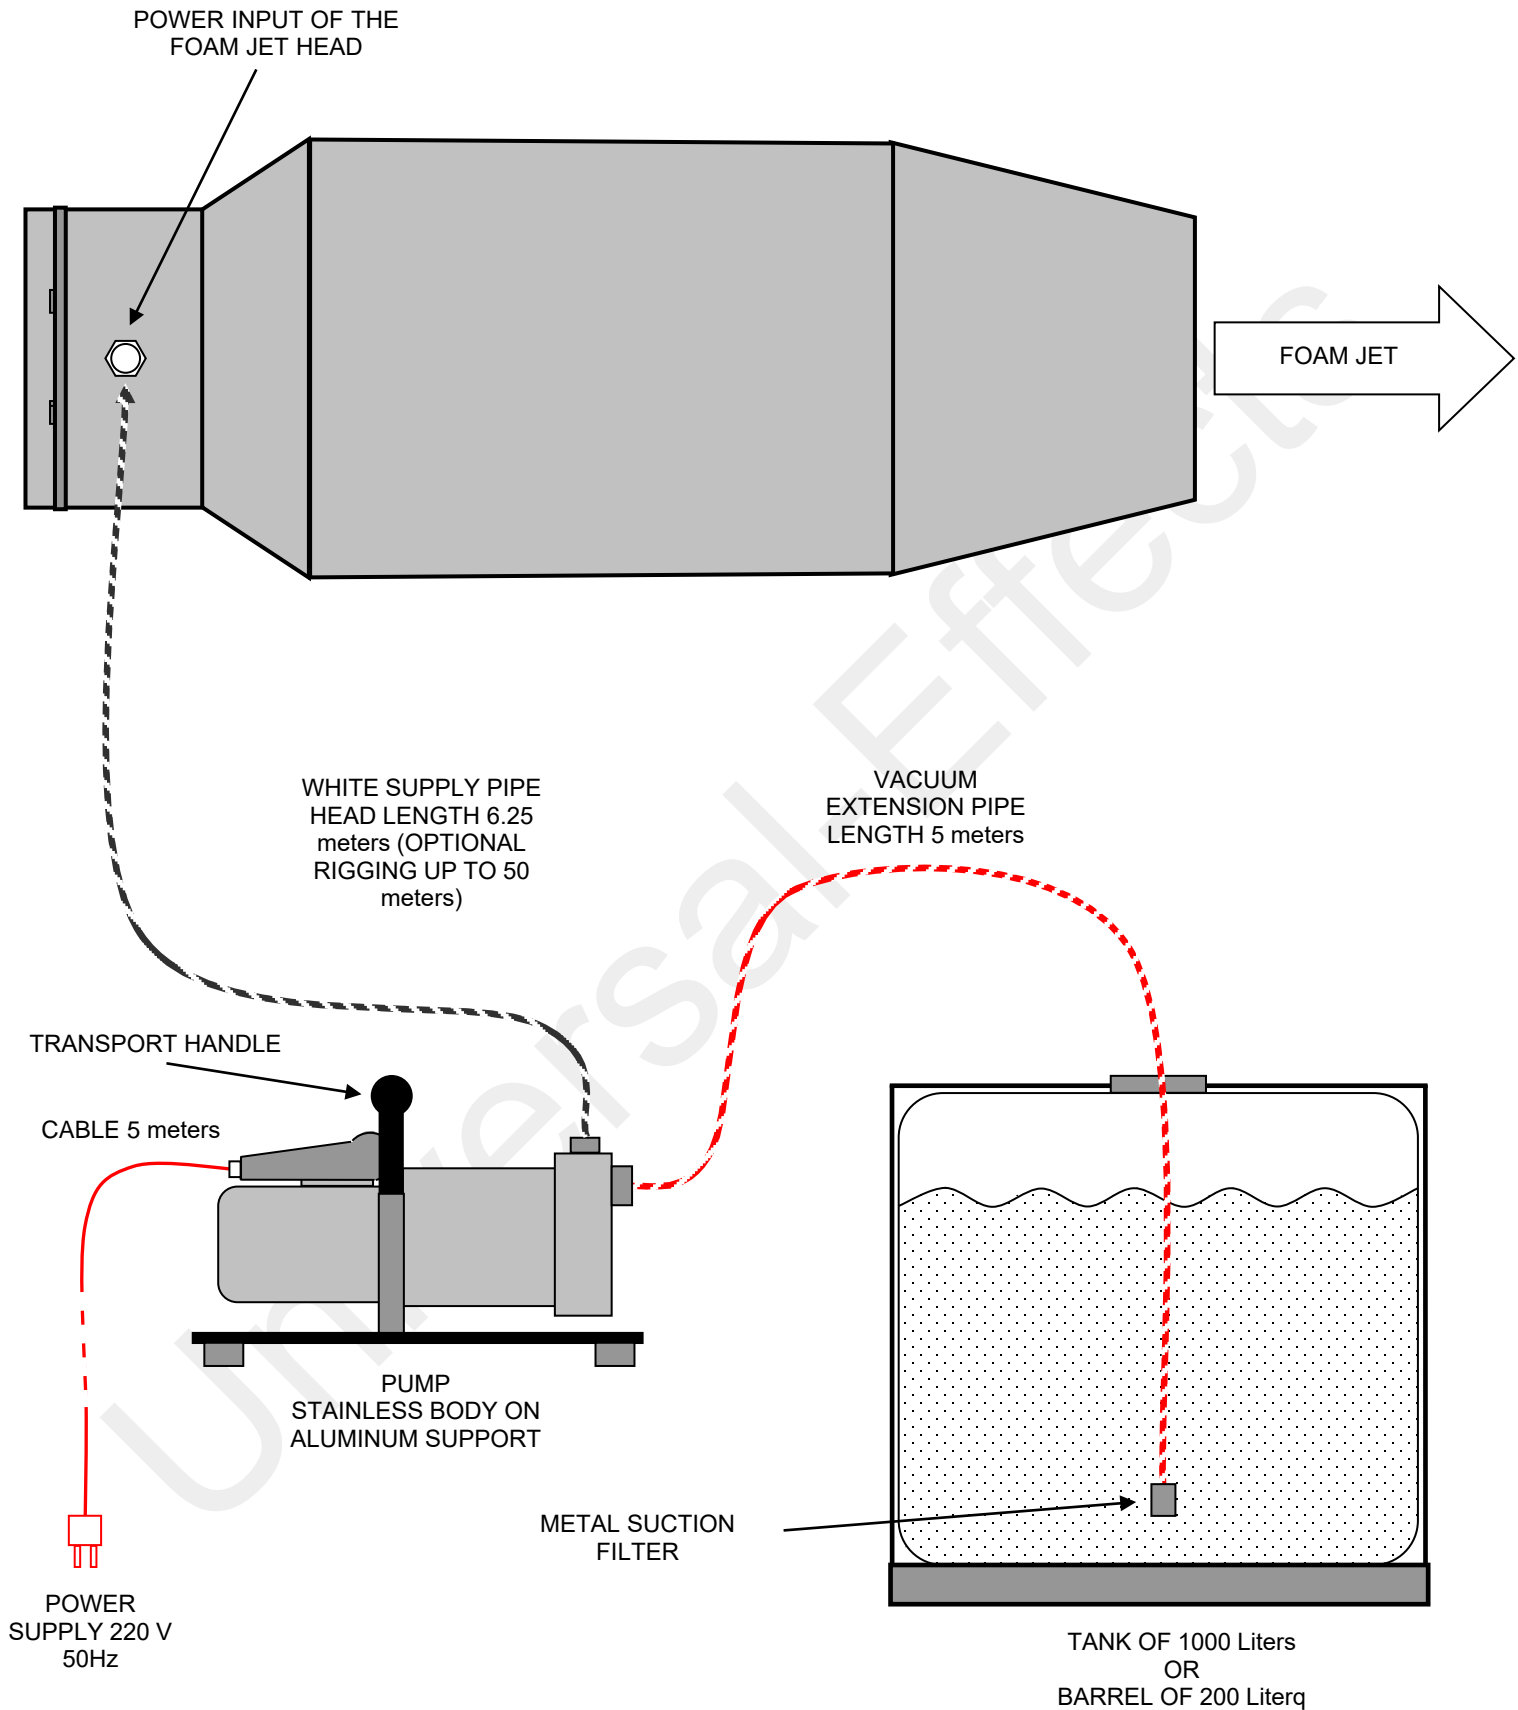

TECHNICAL DIAGRAM – UE HEAD JET-FOAM

STAINLESS SCREWS & HARDWARE - ALUMINUM BODY