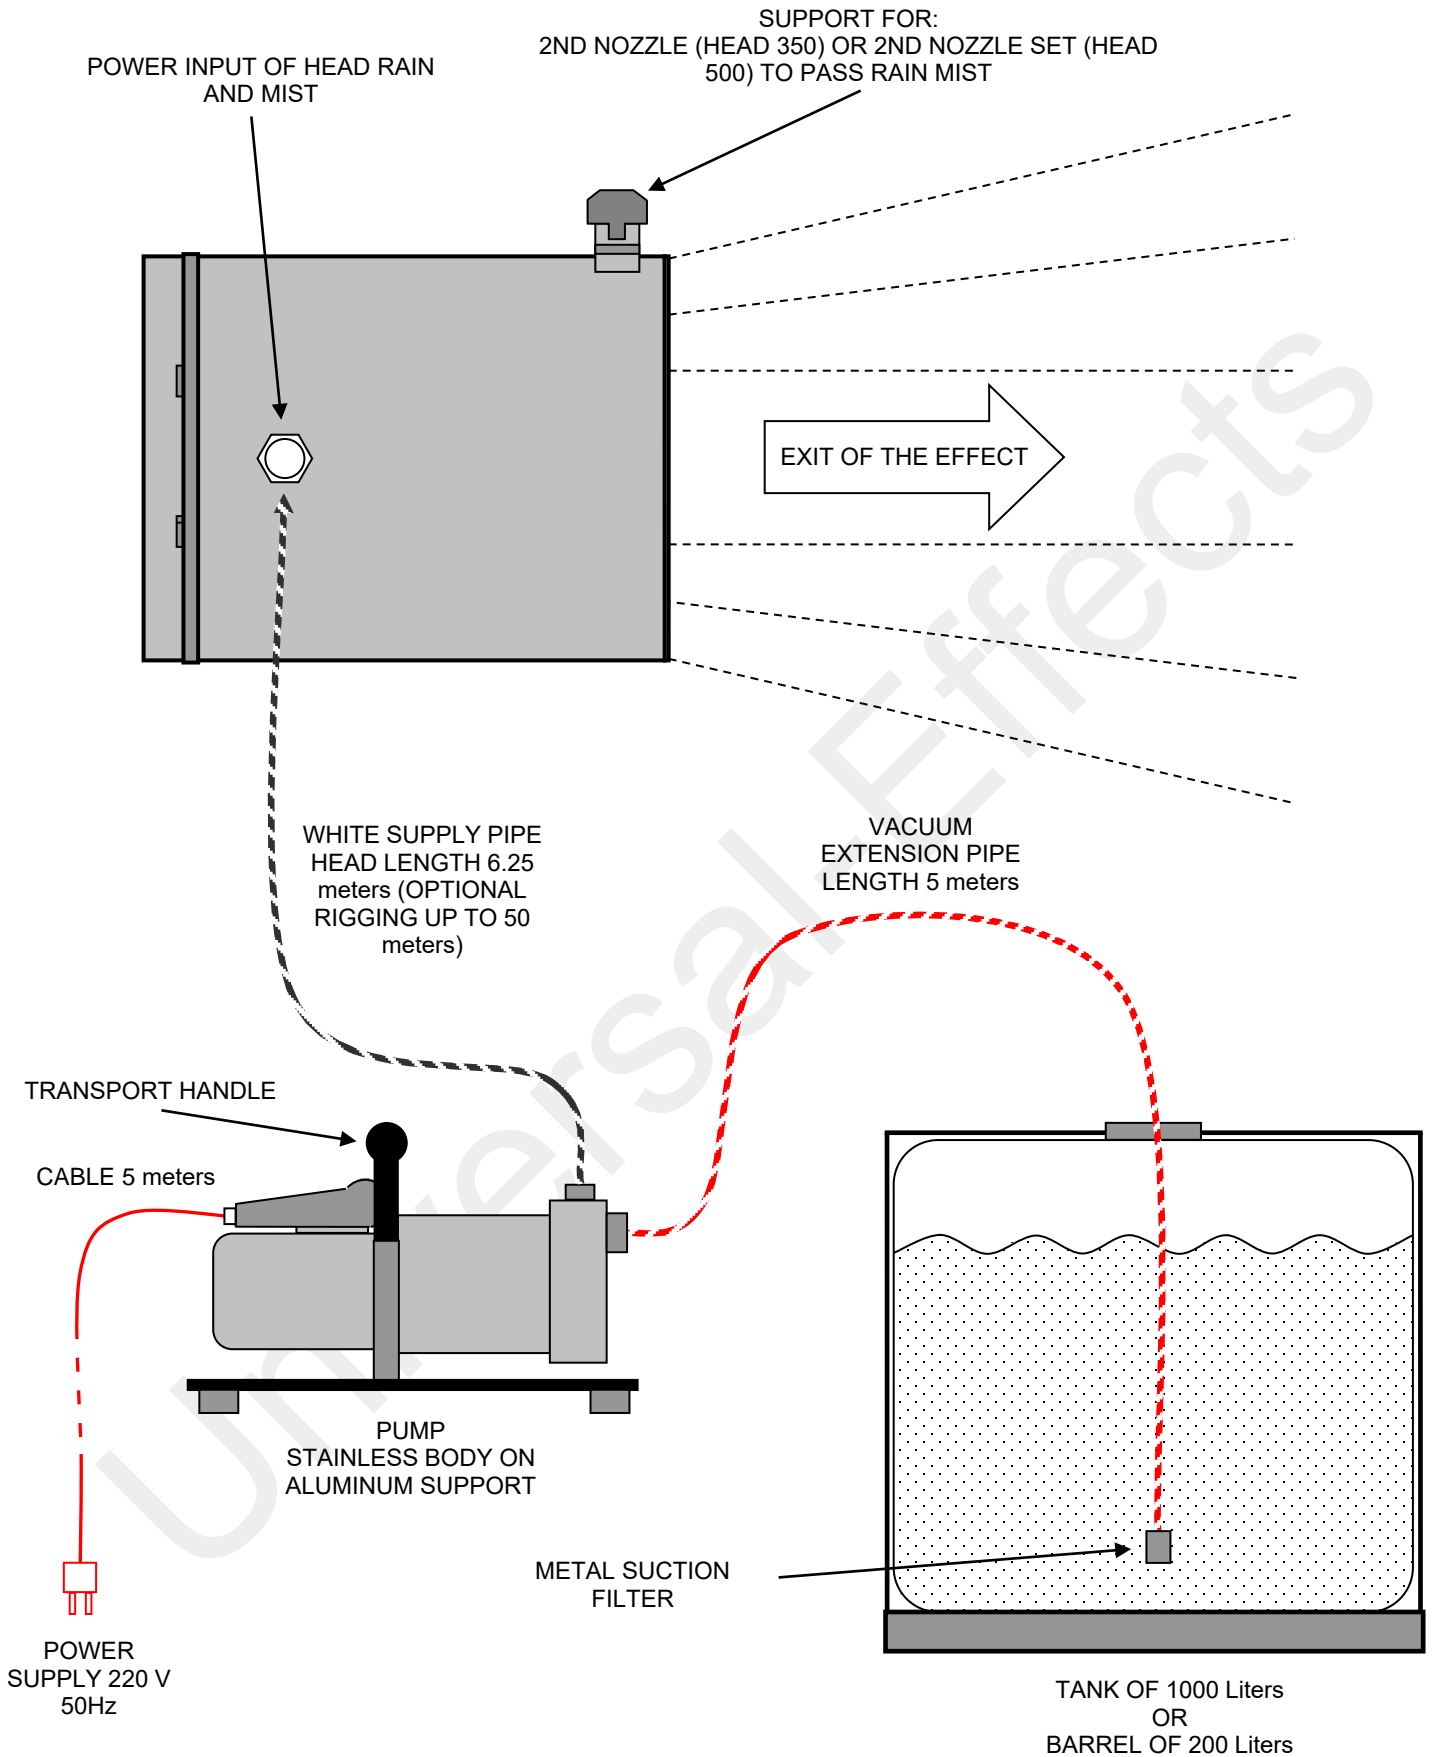

SCHEMA TECHNIQUE – UE HEAD MIST & RAIN

VISSERIE & QUINCAILLERIE EN INOX – CORPS EN ALUMINIUM

TECHNICAL DIAGRAM – UE HEAD MIST & RAIN

STAINLESS SCREWS & HARDWARE - ALUMINUM BODY