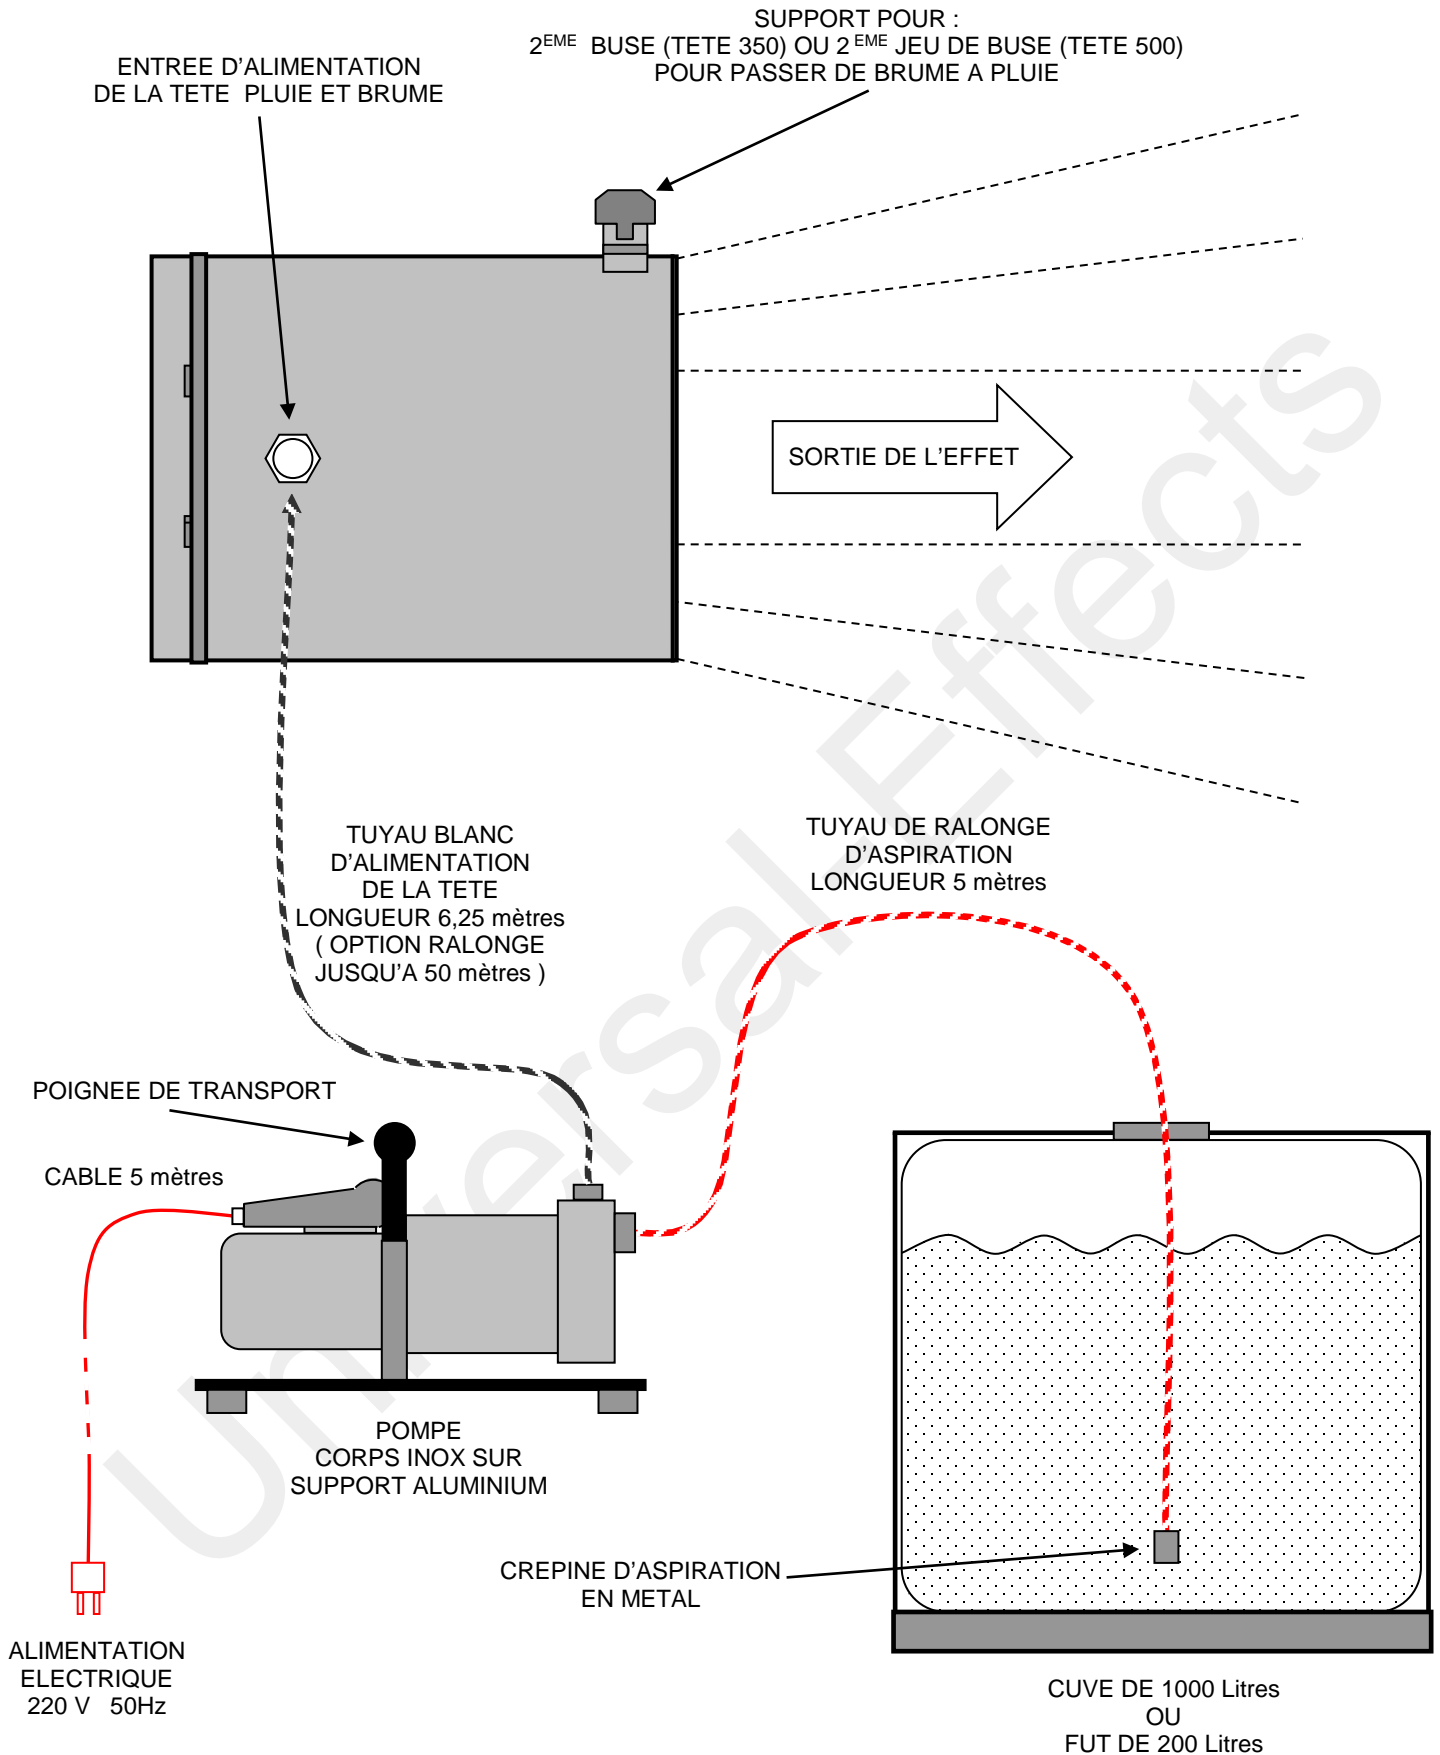

SCHEMA TECHNIQUE – UE HEAD MIST & RAIN

VISSERIE & QUINCAILLERIE EN INOX – CORPS EN ALUMINIUM

TECHNICAL DIAGRAM – UE HEAD MIST & RAIN

STAINLESS SCREWS & HARDWARE - ALUMINUM BODY