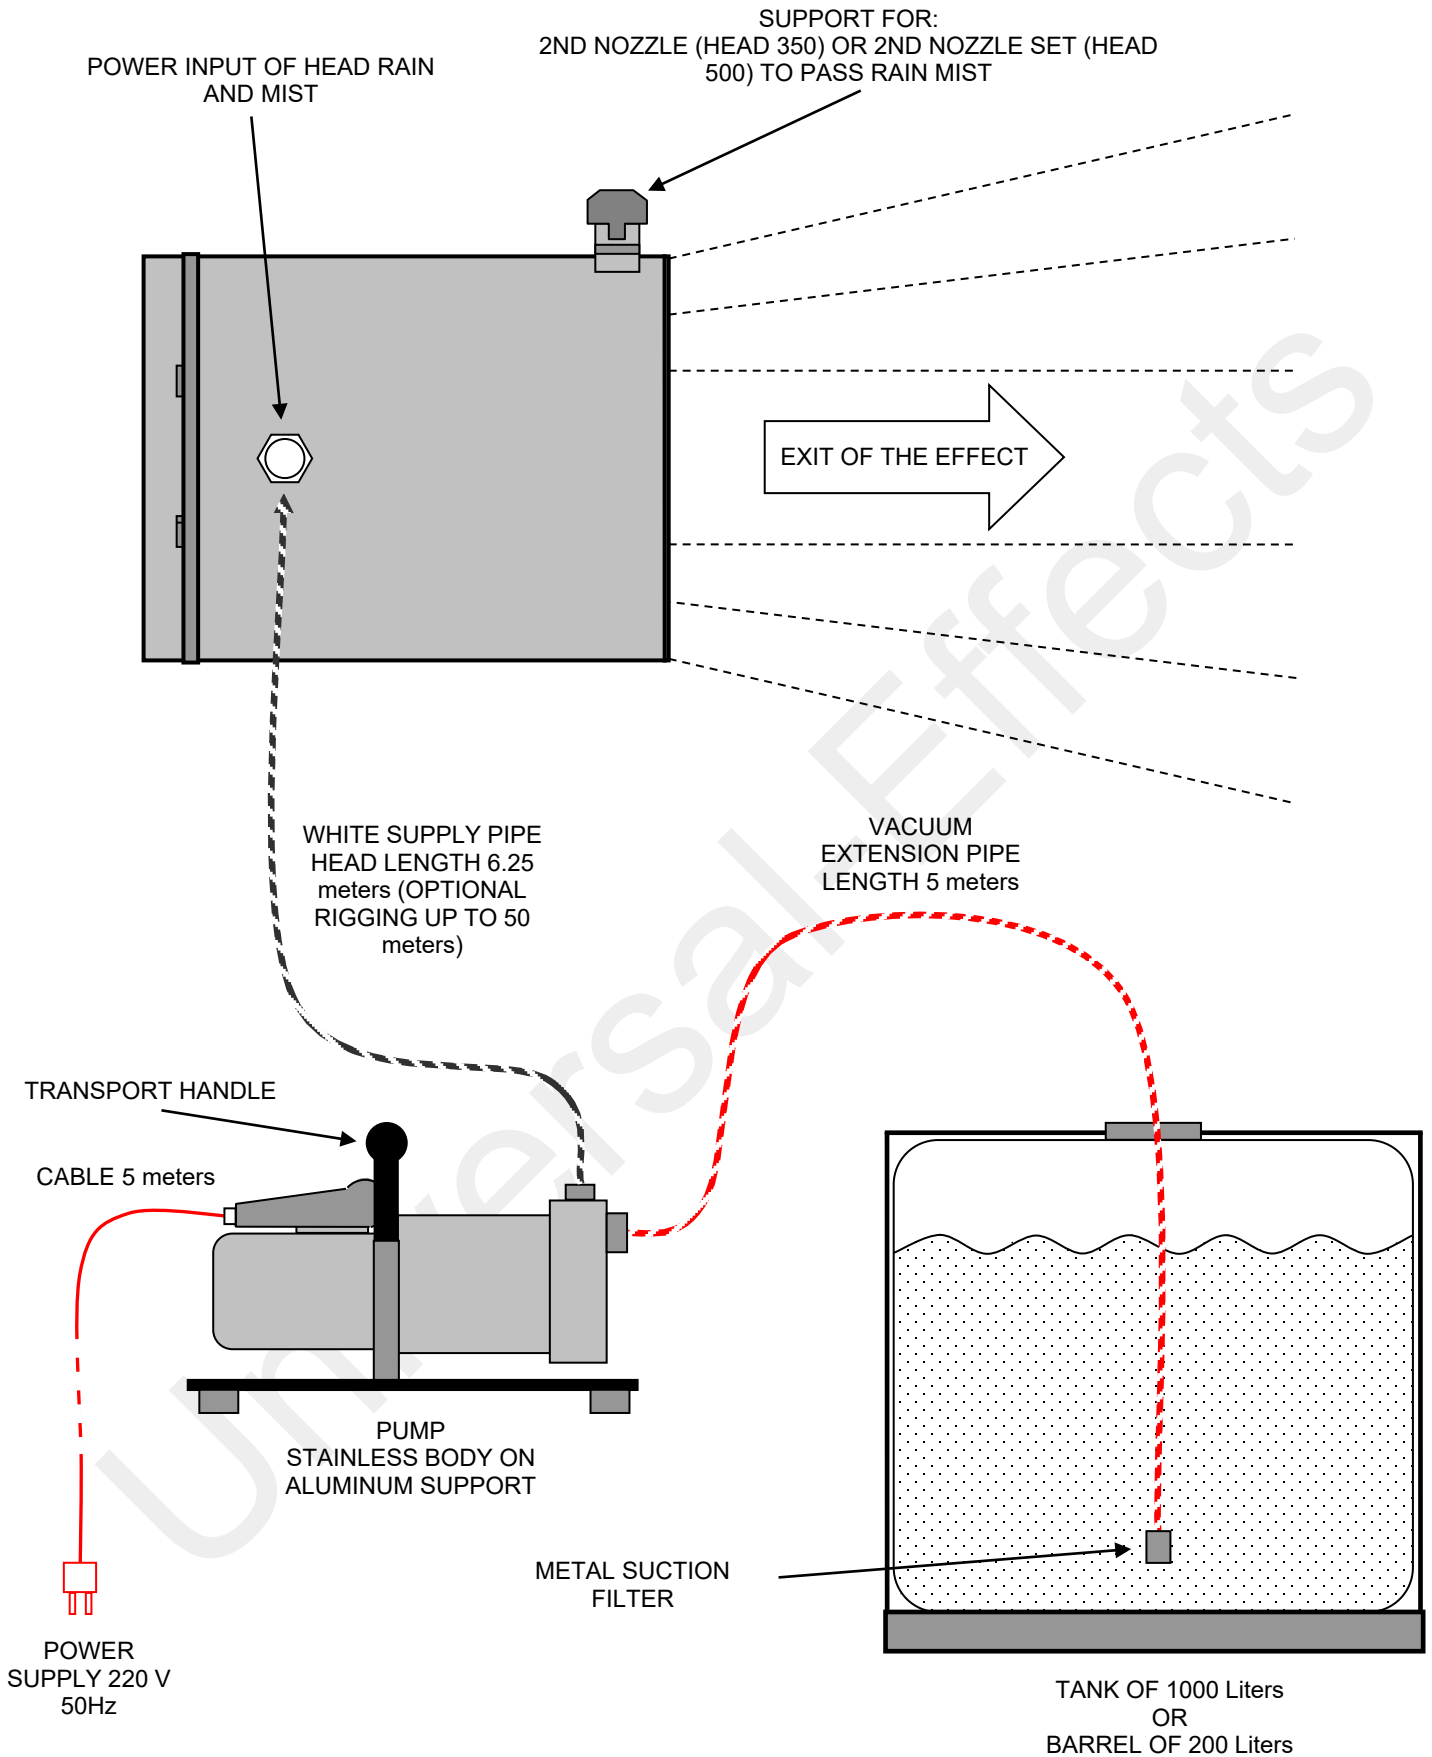

# TECHNICAL DIAGRAM – UE HEAD MIST & RAIN

STAINLESS SCREWS & HARDWARE - ALUMINUM BODY