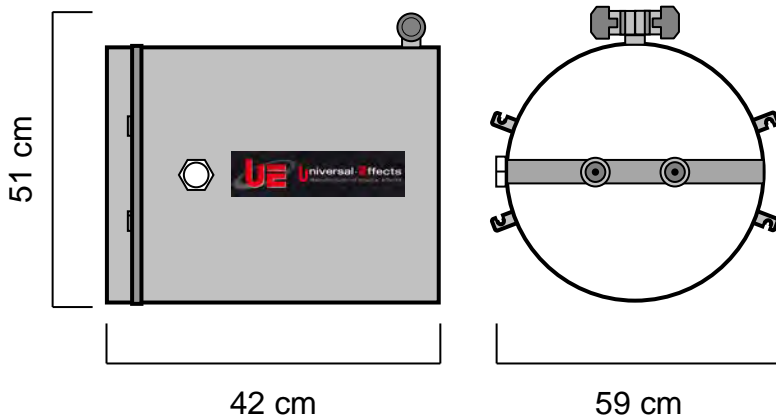

### TECHNICAL SPECIFICATIONS:

Size : 59 x 42 x 51 cm

Weight : 10.5 Kg

### NECESSARY ACCESSORIES:

Pompe 500:      Size : 47 x 23 x 37 cm  
                         Weight : 17,4 Kg  
                         Electrical Specifications:  
                         230V – 50Hz – 1300W – 6,1A