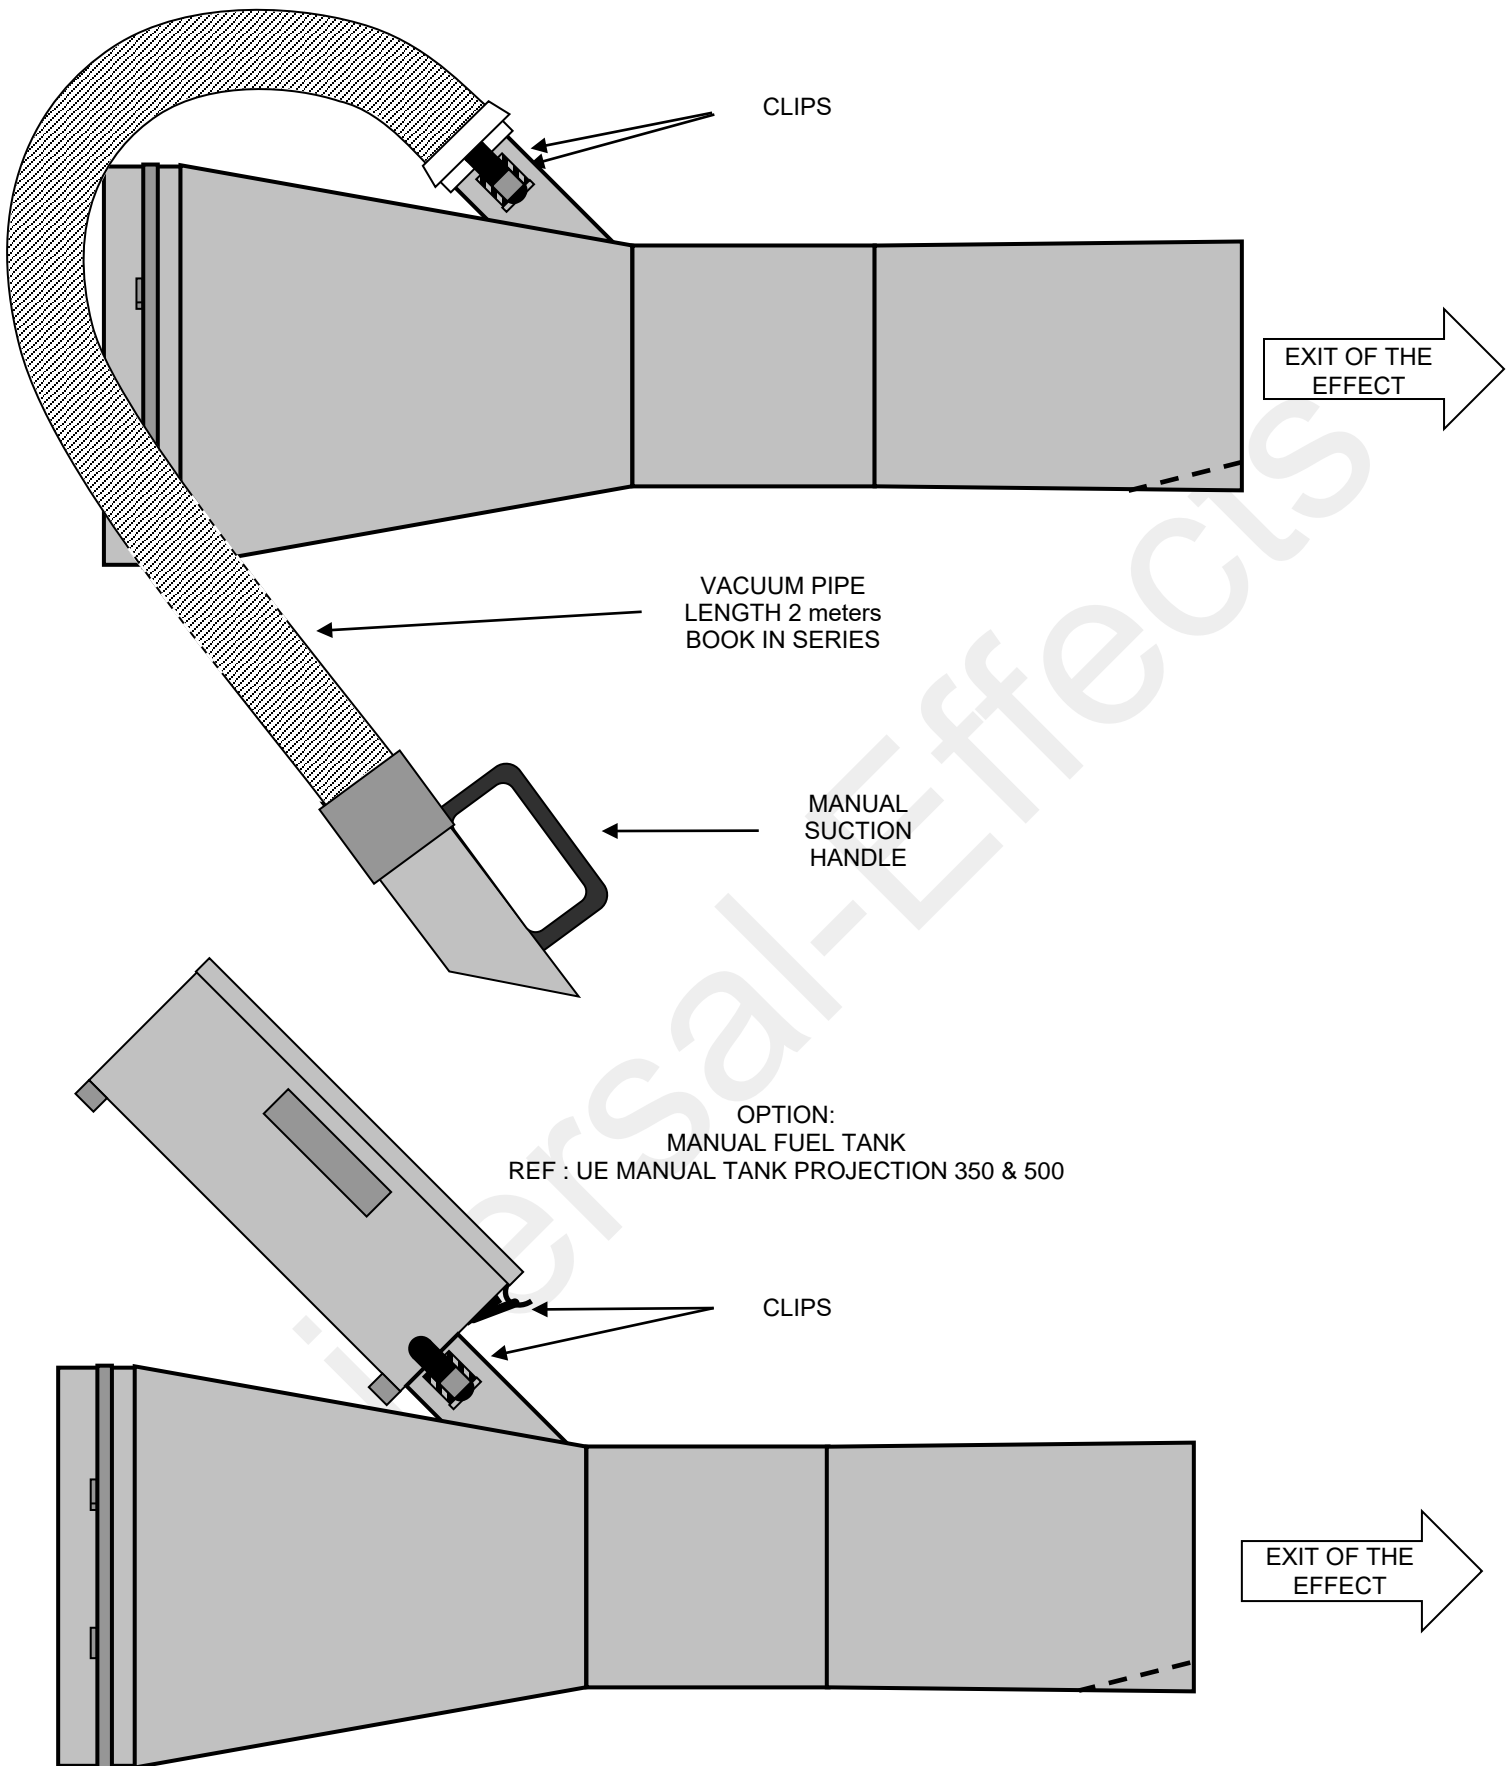

SCHEMA TECHNIQUE – UE HEAD PROJECTION

VISSERIE & QUINCAILLERIE EN INOX – CORPS EN ALUMINIUM

TECHNICAL DIAGRAM – UE HEAD PROJECTION

STAINLESS SCREWS & HARDWARE - ALUMINUM BODY