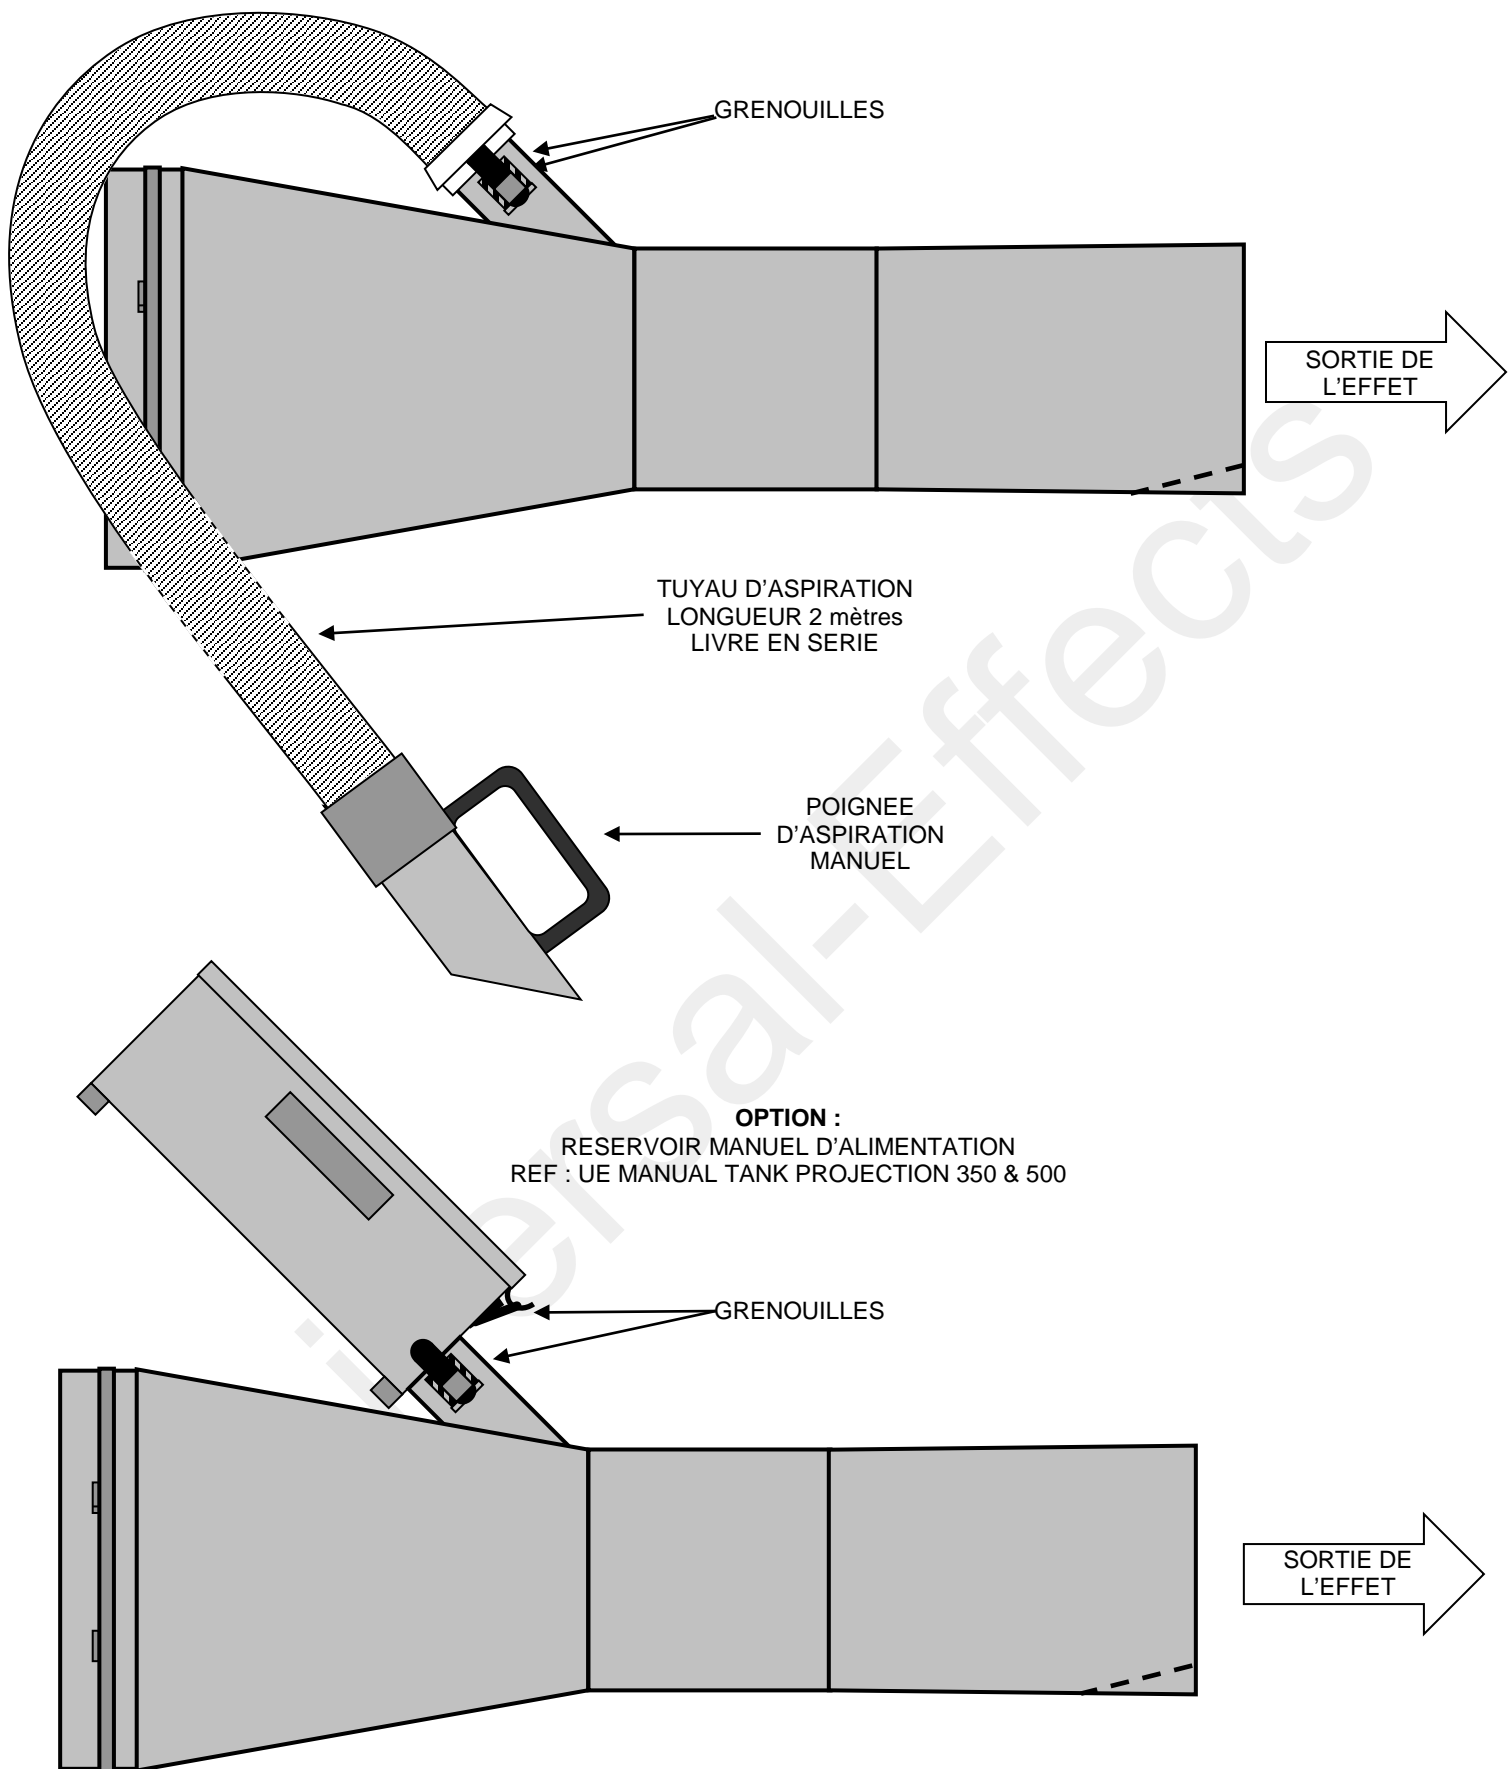

SCHEMA TECHNIQUE – UE HEAD PROJECTION

VISSERIE & QUINCAILLERIE EN INOX – CORPS EN ALUMINIUM

TECHNICAL DIAGRAM – UE HEAD PROJECTION

STAINLESS SCREWS & HARDWARE - ALUMINUM BODY