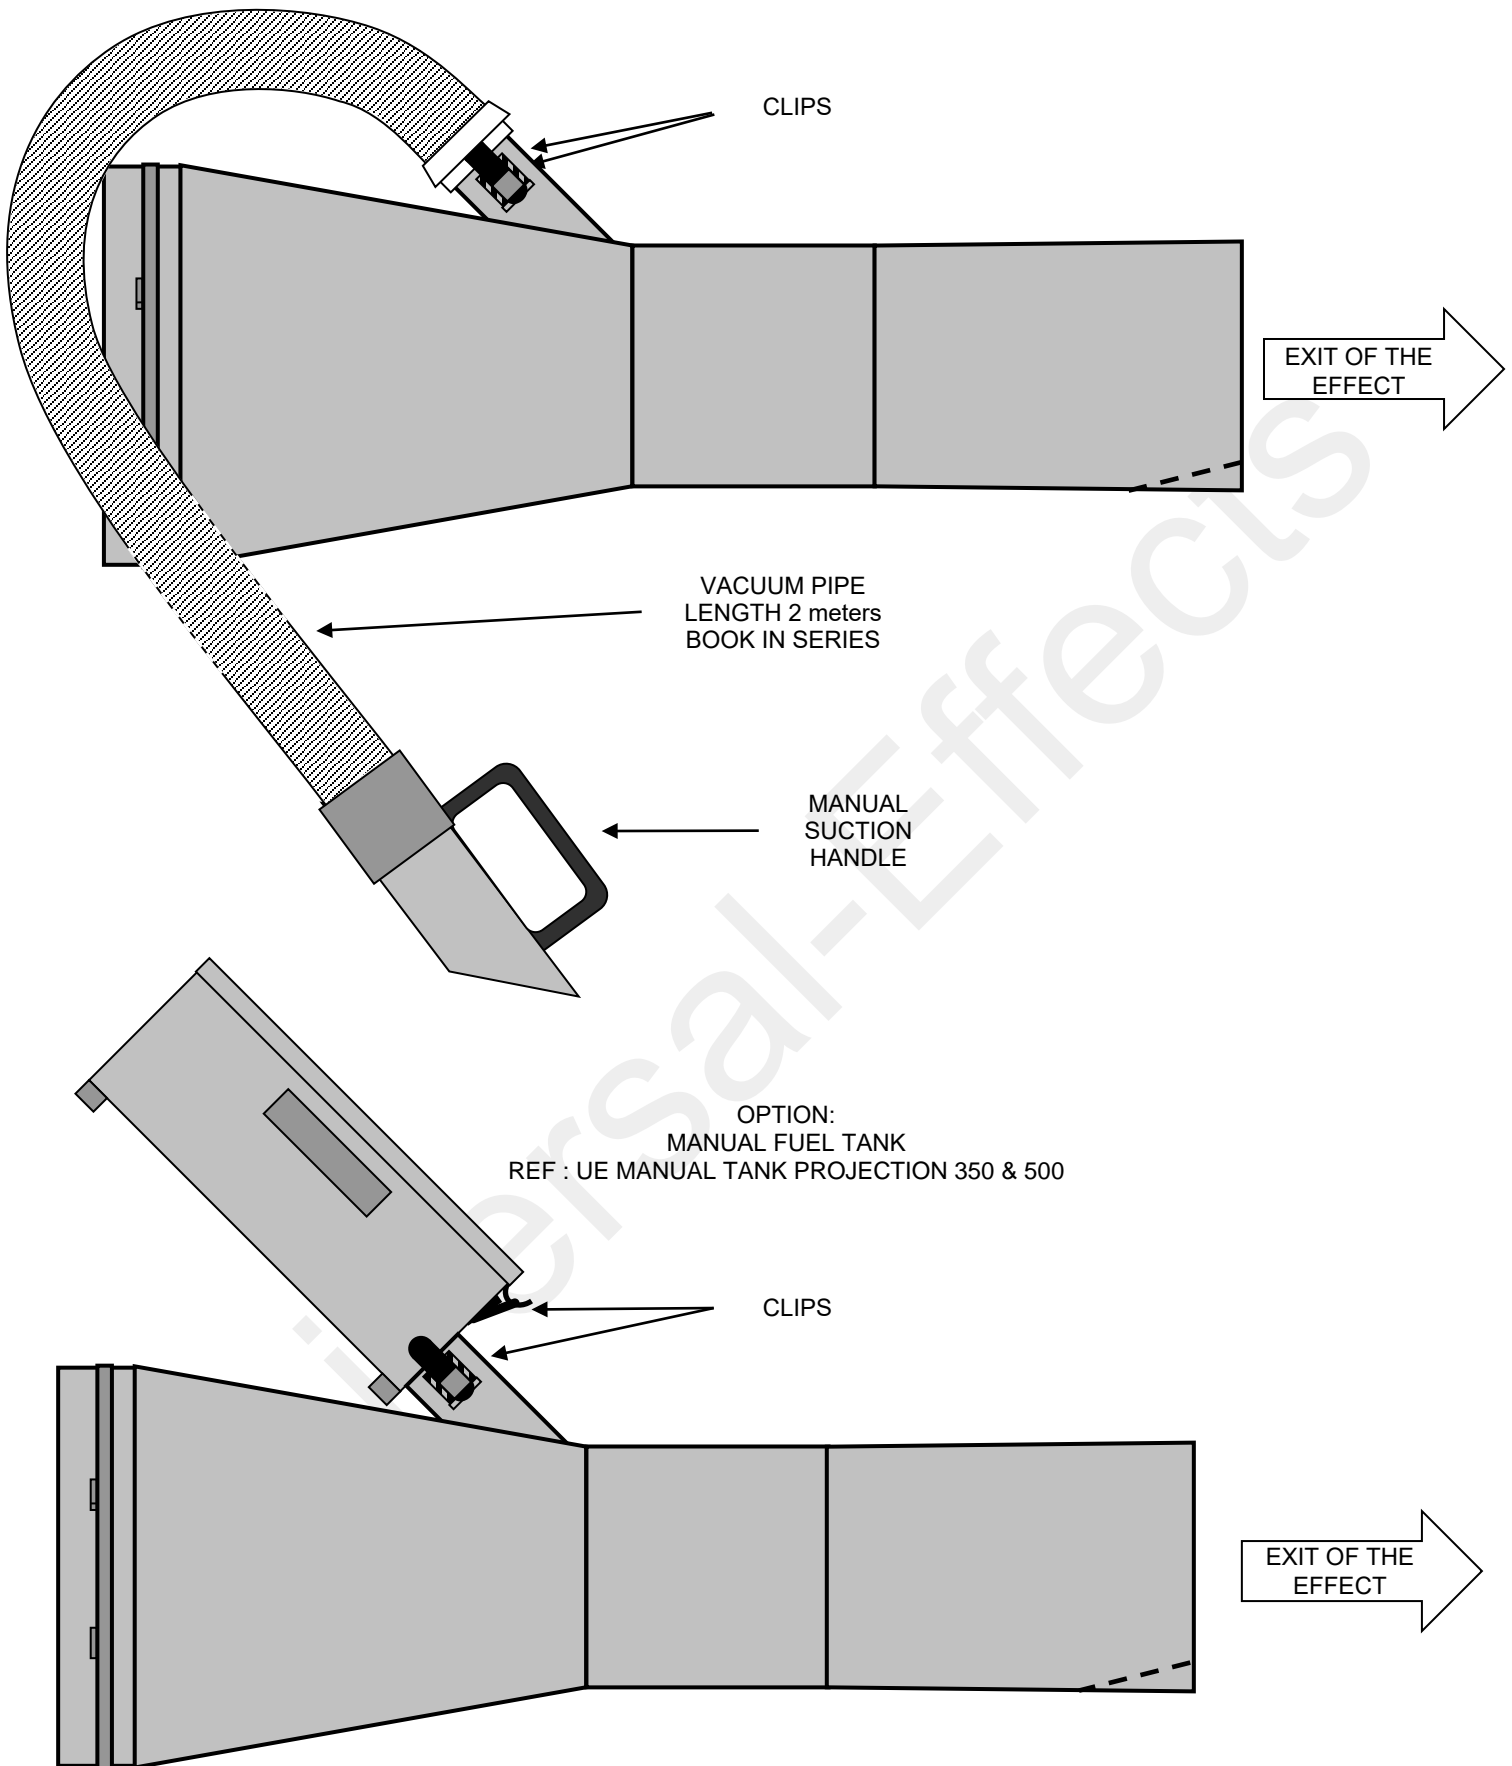

# TECHNICAL DIAGRAM – UE HEAD PROJECTION

STAINLESS SCREWS & HARDWARE - ALUMINUM BODY