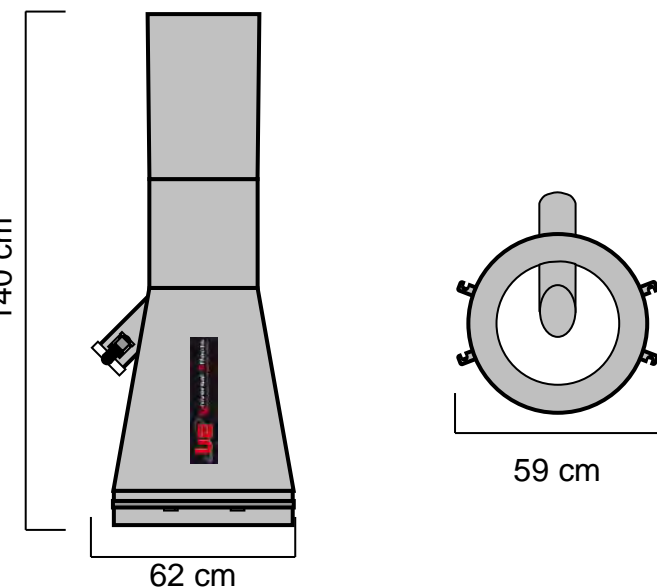

TECHNICAL DATASHEET

UE Head Projection 500

Item Code : PFFPJ001219

The UE Head Projection is simple and powerful and guarantees you reliability.
The confetti is sucked by the venturi effect and propelled over a distance of 20 to 25m, depending on the model used.
It will allow you to continuously project a large number of products such as stage confetti, snow paper, flower petals, popcorn, foam balls, etc.
As an option, it is advisable to use our manual feed tank or our suction pipe.

NOMENCLATURE :

- 1 x UE Head Projection 500

TECHNICAL SPECIFICATIONS :

Size : 140 x 59 x 62 cm
Weight : 10 Kg

FEATURES :

Projection of confetti by venturi system 20 to 25m.

BASES USABLE :

- UE ST- Base 500
- UE XT- Base 500

OPTIONAL ACCESSORIES :

- UE Pipe Projection 500
- UE Manual Tank 500.

CONSUMPTION :

- Consumption of 55mm Show Confetti: 8 Kg / mn

CONSUMABLES :

Confetti, Paper Snow and Plastic, Pop Corn.

Universal Effects, La qualité et l'innovation Fabriqué en France