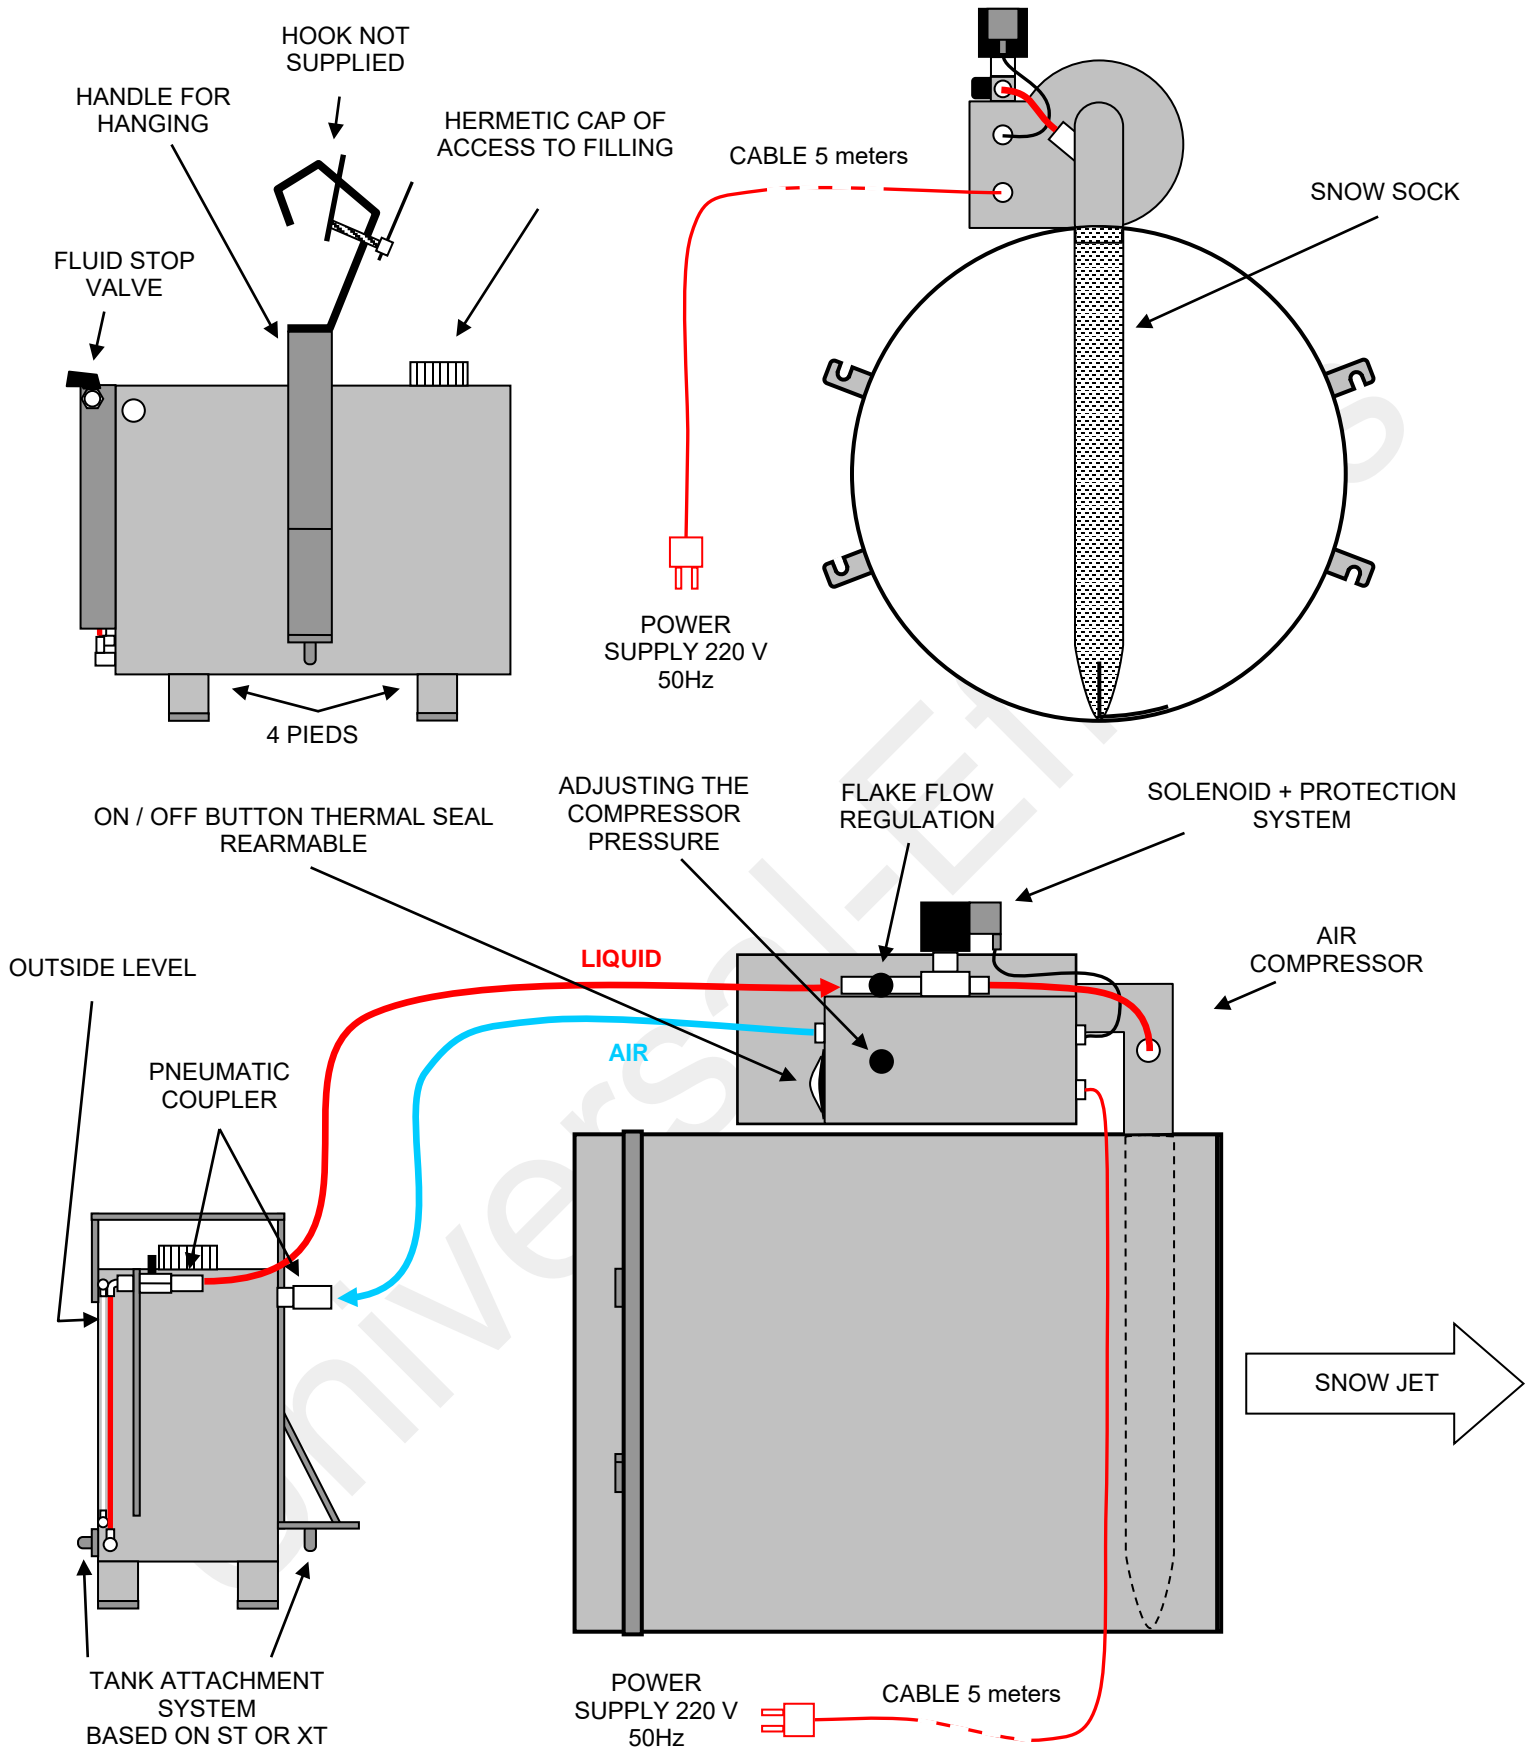

# TECHNICAL DIAGRAM – UE HEAD SNOW

STAINLESS SCREWS & HARDWARE - ALUMINUM BODY

## Kit Connection Snow Fluid Tank For Snow Tube