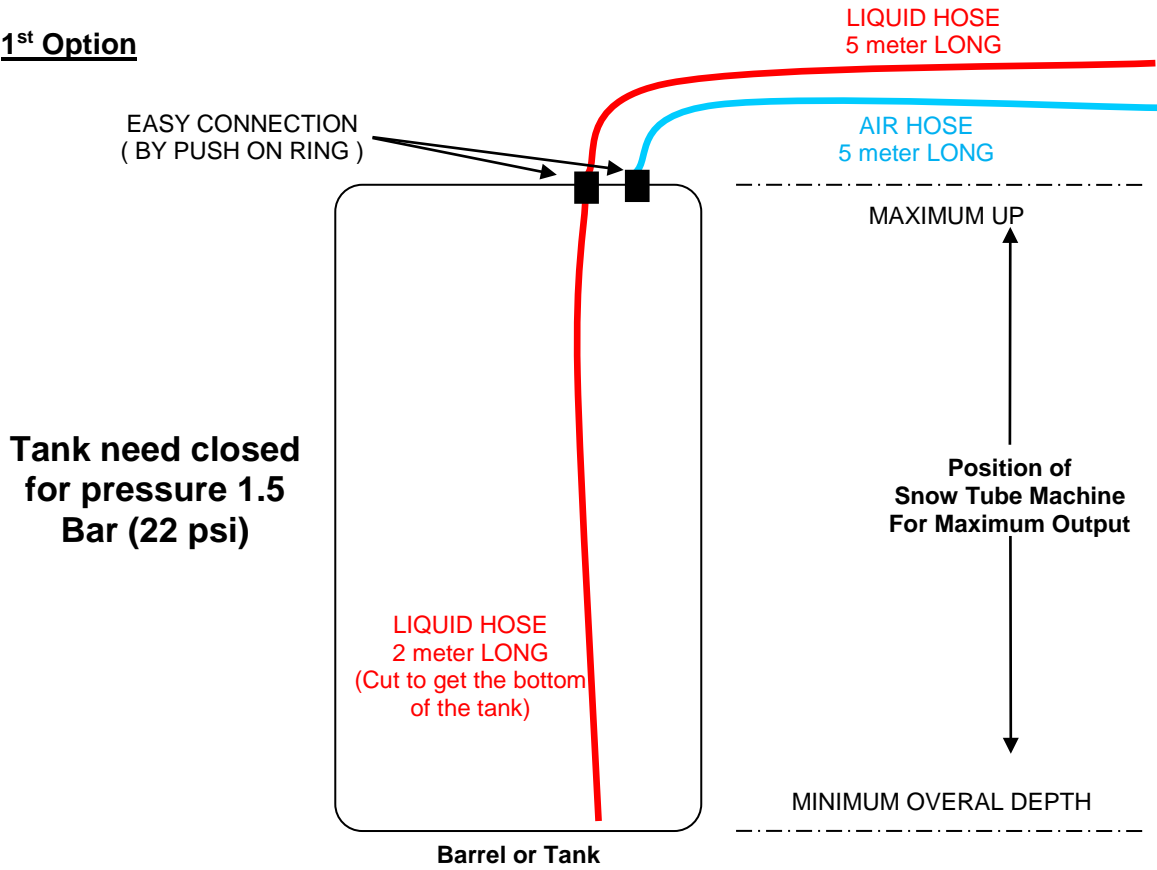

Kit Connection Snow Fluid Tank For Snow Tube

1st Option