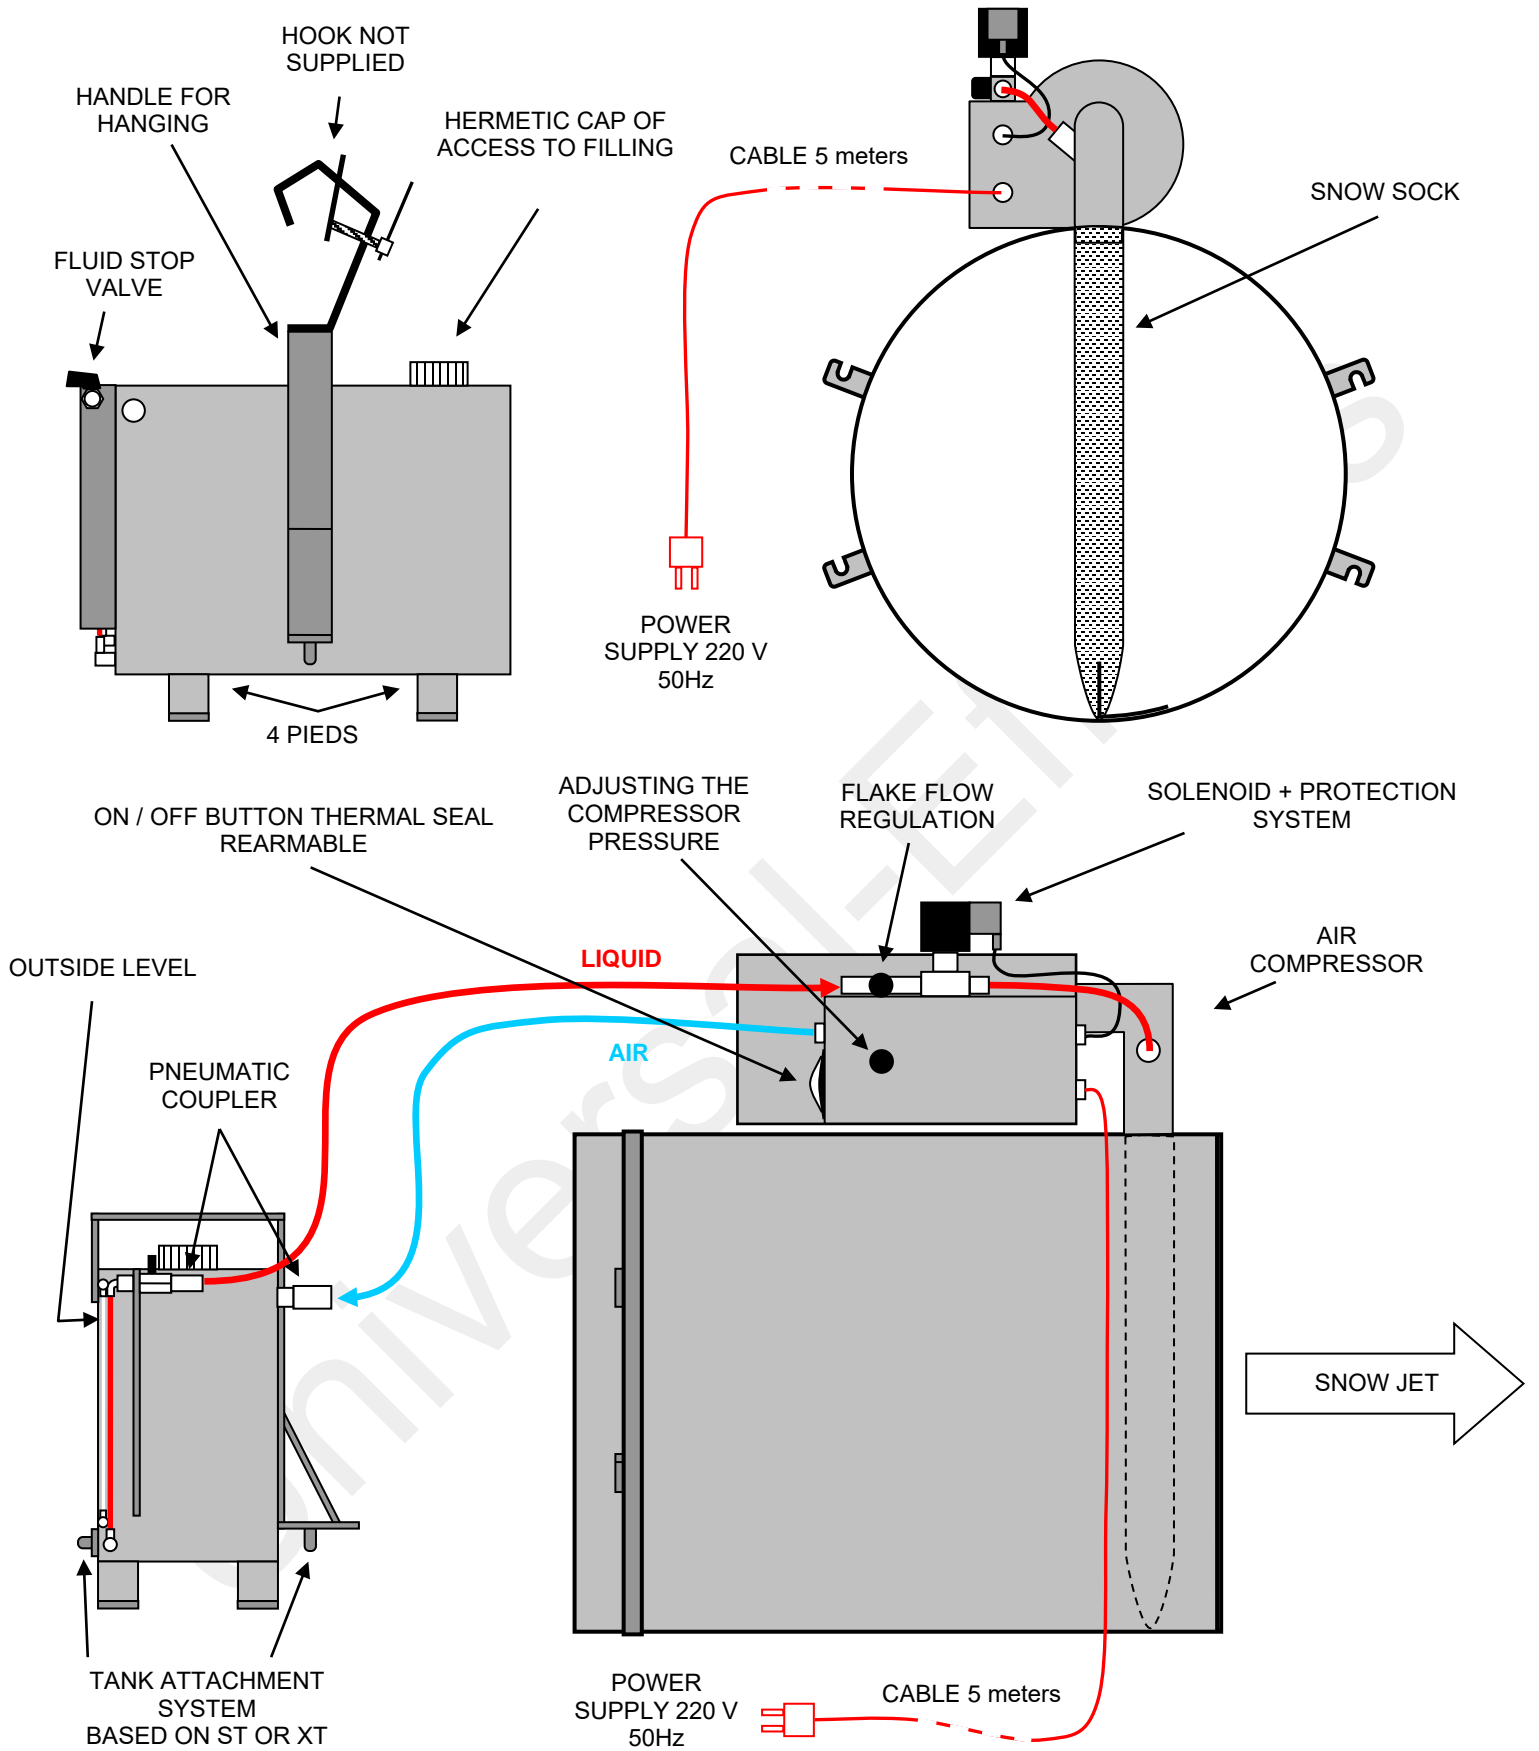

# TECHNICAL DIAGRAM – UE HEAD SNOW

STAINLESS SCREWS & HARDWARE - ALUMINUM BODY

## Kit Connection Snow Fluid Tank For Snow Tube