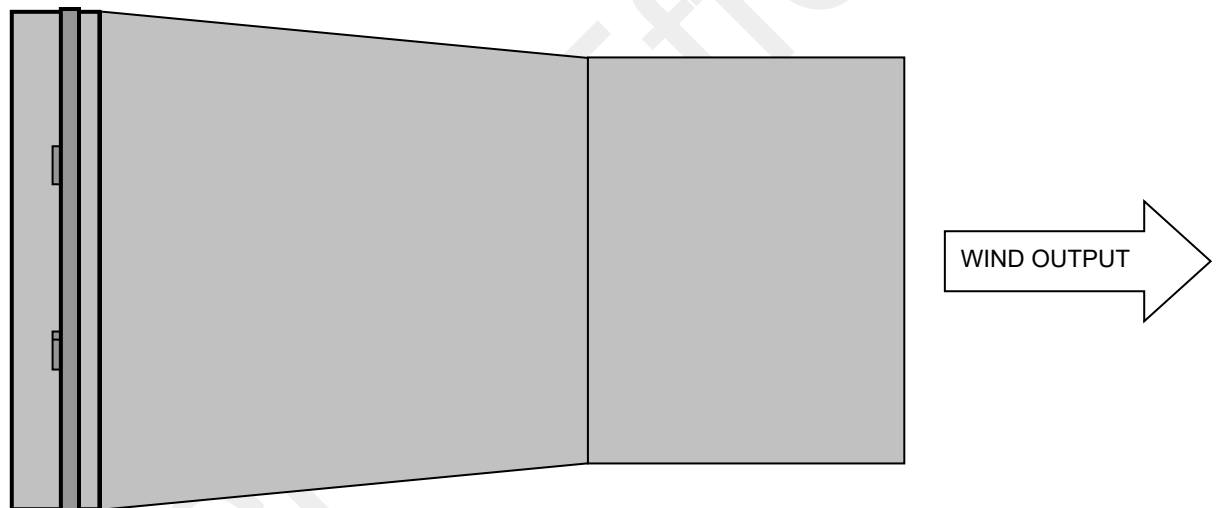

# TECHNICAL DIAGRAM– UE HEAD WIND

- GUIDED AND ACCELERATED WIND
- ALLOWS AN IMPORTANT PRECISION AND SCOPE
- ALUMINIUM BODY