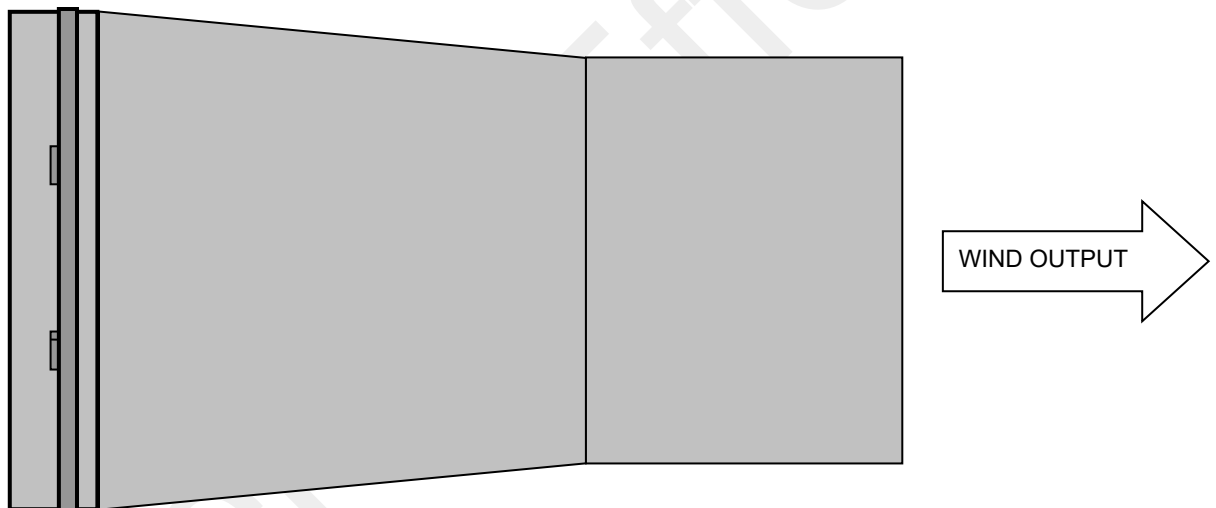

## TECHNICAL DIAGRAM– UE HEAD WIND

- GUIDED AND ACCELERATED WIND
- ALLOWS AN IMPORTANT PRECISION AND SCOPE
- ALUMINIUM BODY