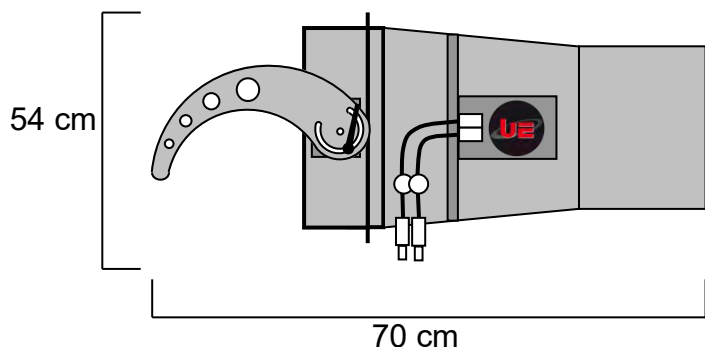

TECHNICAL DATASHEET

UE Jet-Co2 Duo STD

Item Code : PFPOJC001217

Superb effects of cold, powerful and wide smoke shots that disappear instantly! Intended for Shows, Stage, Theater, TV & Nightclubs, they are simple to install, easy to move. The range consists of 3 products:

- La UE Jet-Co2 Duo, equipped with 2 nozzles.
- La UE Jet-Co2 Quattro, equipped with 4 nozzles.
- La UE Jet-Co2 Mega, equipped with 8 nozzles.

NOMENCLATURE :

- 1 x UE Jet-Co2 Duo STD

TECHNICAL SPECIFICATIONS :

Size : 70 x 60 x 54 cm

Weight : 13 Kg

Electrical Specifications :
230V – 50Hz – 22W – 0.1A

FEATURES :

Equipped with 2 nozzles for shooting Co2

NECESSARY ACCESSORIES:

- 2 x UE Connection System
- 2 x Connection Eco
- 2 x Pipes of the range UE HP-Pipe
- 1 x Cable of the range UE Detector Cable
- 1 x UE Interface Security Pack
- 1 x UE Detector of Co2