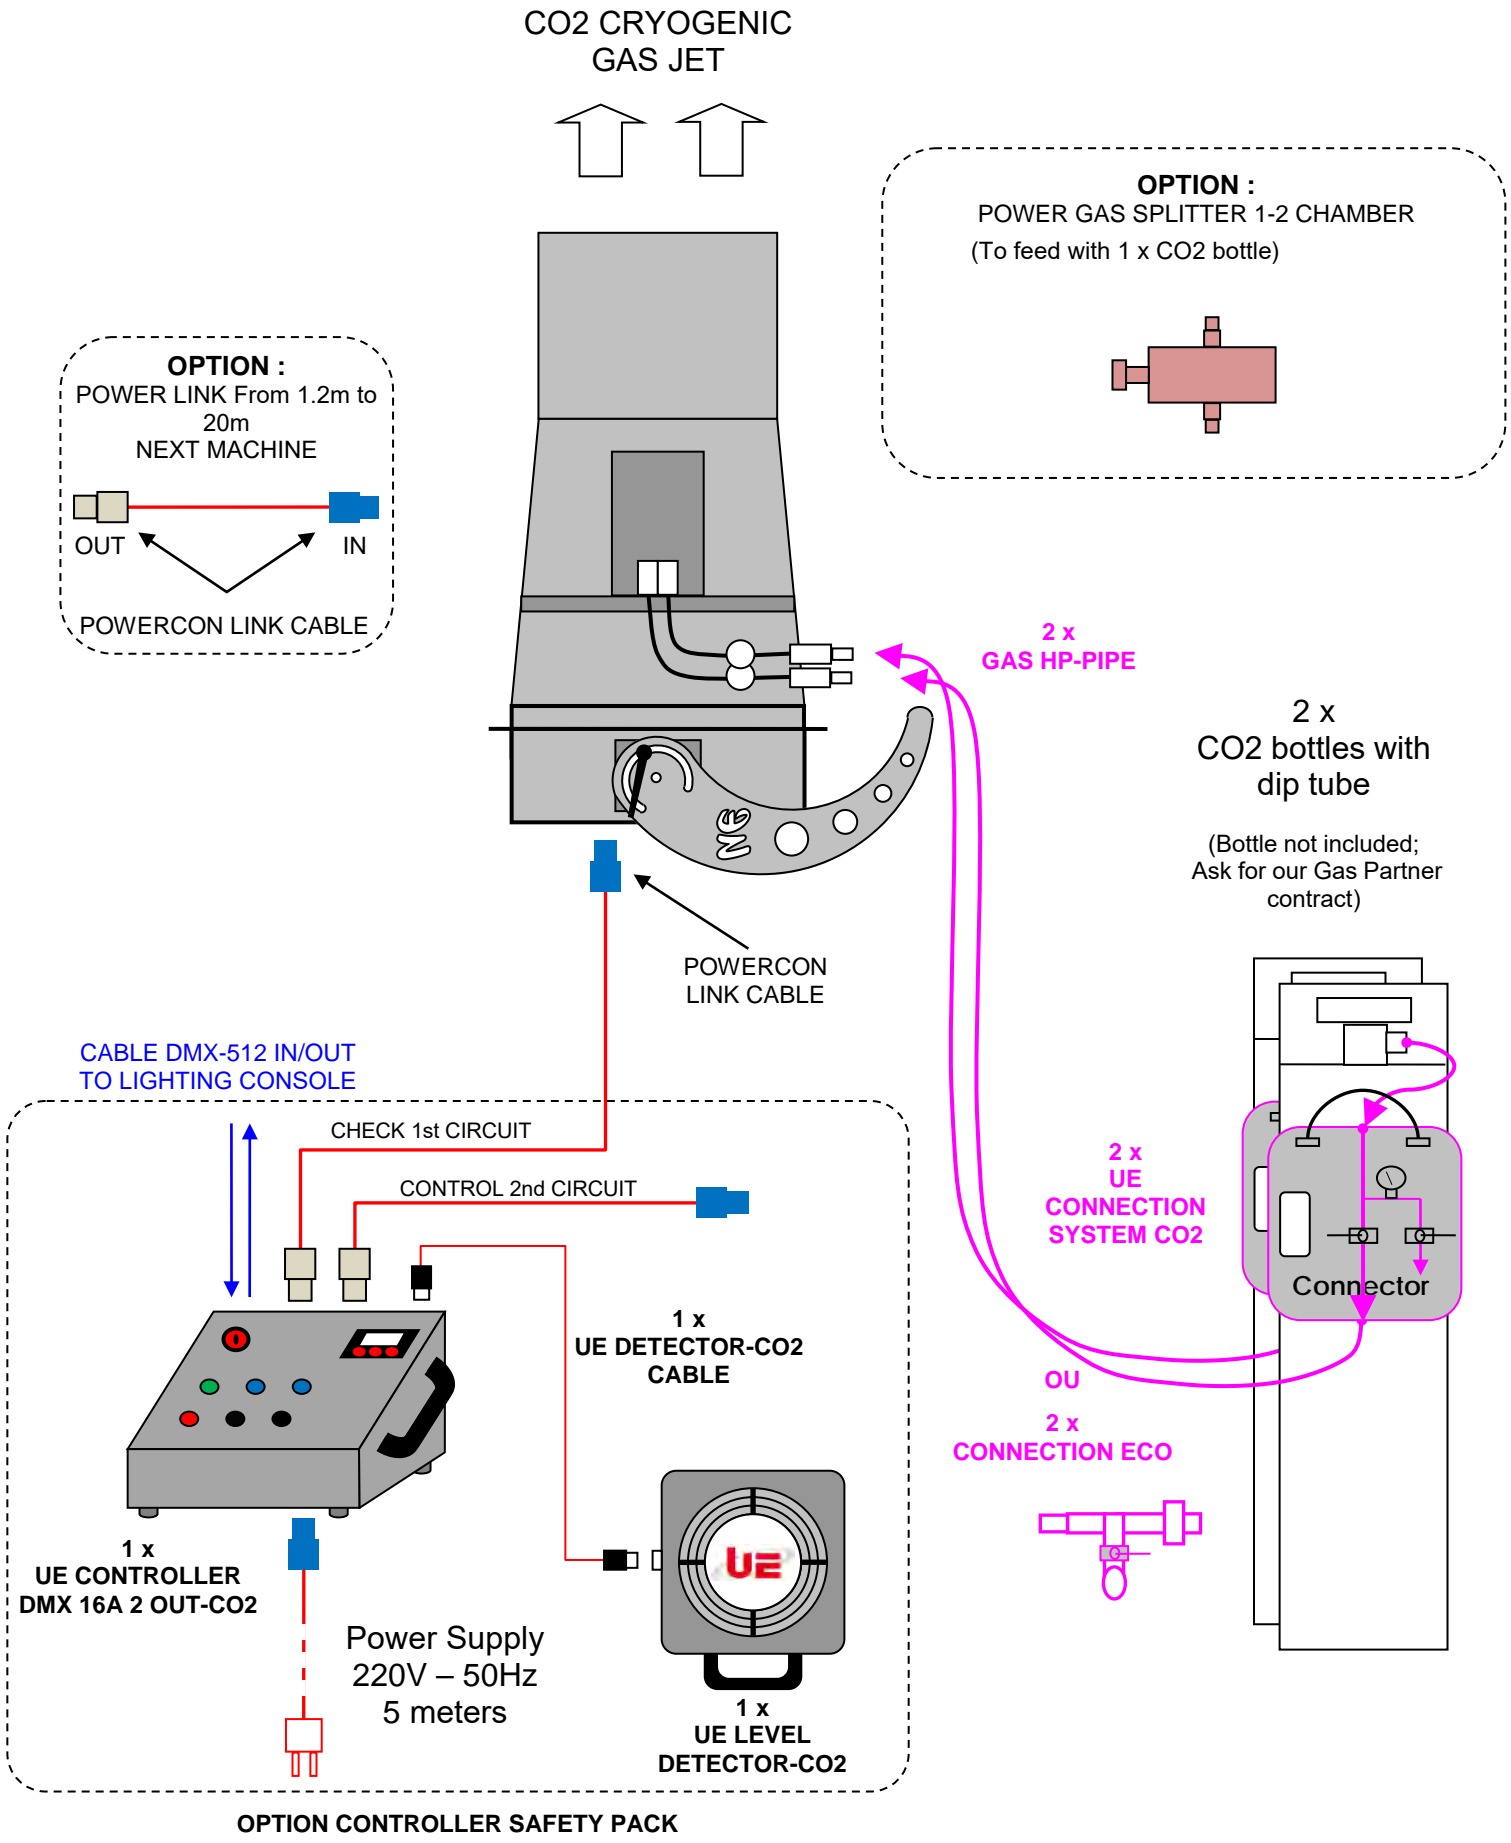

TECHNICAL DIAGRAM – UE JET-CO2 DUO STD (with CONTROLLER SAFETY PACK)

TECHNICAL DIAGRAM – UE JET-CO2 DUO STD/DMX