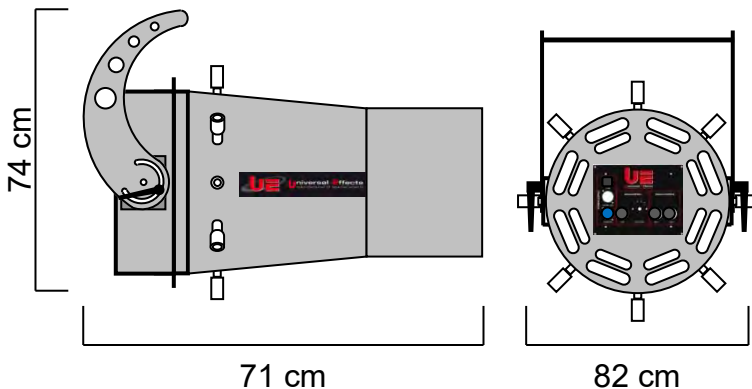

NECESSARY ACCESSORIES:

- UE HP-Pipe (length choice)
- UE Connection Co2

OPTIONAL ACCESSORIES :

- Cable of the range UE PowerCon Link.
- UE Gas Splitter 1-2 Chamber
- UE Detector of Co2
- UE Detector Cable
- UE Interface Security Pack

CONSUMABLES :

Co2 bottle with dip tube for liquid phase.
Ask us for a list of our gas supplier partners.

Universal Effects, La qualité et l'innovation Fabriqué en France

Universal Effects est une Marque fabriquée et distribuée par la société Premium Factory SAS
1 Route Neuve, 71710 MONTCENIS - FRANCE | Email info@premiumfactory.eu | www.premiumfactory.eu
Société Anonyme Simplifiée au capital de 1 000 € | Siret 840 703 797 00018 | VAT Nr: FR47840703797