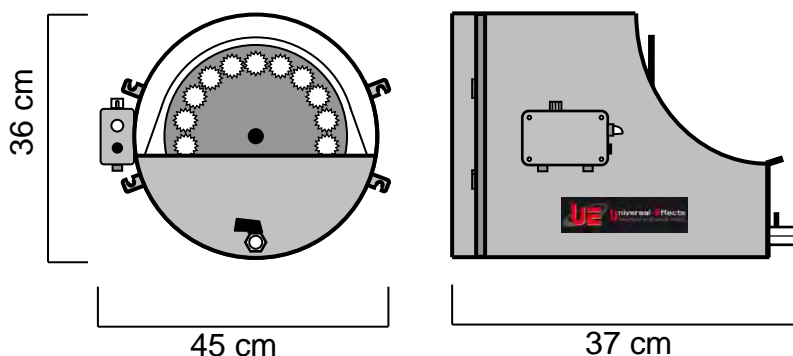

NOMENCLATURE :

- 1 x UE K- Base 350 STD
- 4 x Boutons de serrages pour les têtes
- 1 x PowerCon cable 5m

TECHNICAL SPECIFICATIONS :

Size : 28 x 62 x 65 cm
Weight : 13 Kg
Electrical Specifications :
230V – 50/60Hz – 355W – 1.55A – IP 44
Conforming to CE standards ERP 2015

Be amazed by this concept that creates a real big show.

Comes with two wheels for two effects: small bubbles with a diameter of 1.5 cm and large bubbles with a diameter of 3 cm.

NOMENCLATURE :

- 1 x UE Head Jet-Bubbles 350
- 2 x Bubble Wheels

TECHNICAL SPECIFICATIONS :

Size : 45 x 37 x 35 cm

Weight : 5.6 Kg

Electrical Specifications:

230V – 50Hz – 10W – 0.04A

Capacity : 5,3 L

FEATURES :

The head is equipped with an electric dimmer for the base. Delivered with 2 bubble wheels: a wheel with small holes and a wheel with large holes.