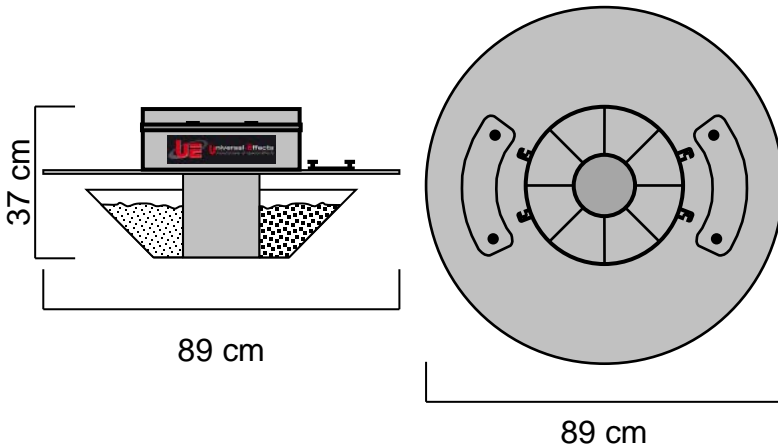

FEATURES :

Manual filling by the removable trapdoor of the top.

360 ° effect, projection from 3 to 5m.

BASE USABLE :

- UE K- Base 350

CONSUMPTION :

Duration of the effect from 2sec to 3min depending on the type of consumables and the speed variation.

CONSUMABLES :

Show Confetti, Snow Paper and Plastic, Glitter of Rain.

Universal Effects, La qualité et l'innovation Fabriqué en France