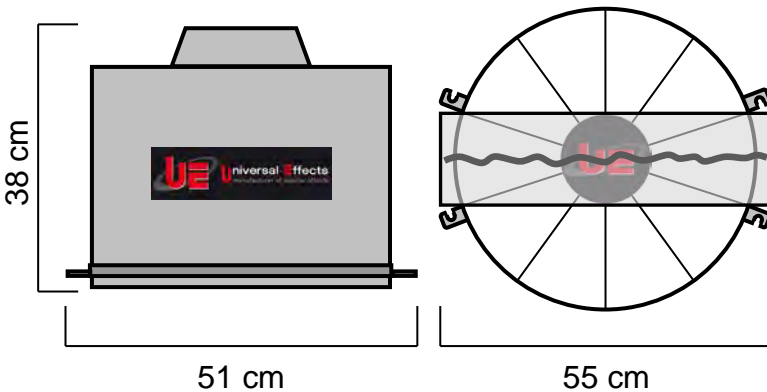

NOMENCLATURE :

- 1 x UE K- Base 500 STD
- 4 x Boutons de serrages pour les têtes
- 1 x PowerCon cable 5m

SPECIFICATIONS TECHNIQUES :

Dimensions : Lg 30 x lg 83 x Ht 76 cm
Poids : 19.8 Kg

Caractéristiques électriques :
230V – 50/60Hz – 355W – 1.5A – IP 44

NOMENCLATURE :

- 1 x UE K- Base 500 STD
- 4 x Boutons de serrages pour les têtes
- 1 x PowerCon cable 5m

TECHNICAL SPECIFICATIONS :

Size : 30 x 83 x 76 cm

Weight : 19.8 Kg

Electrical Specifications :
230V – 50/60Hz – 355W – 1.5A – IP 44

NOMENCLATURE :

- 1 x UE Head AirFlame 500
- 1 x Flame Holder
- 1 x Silk Flame 5m
- 1 x Strapping for Inflatables

TECHNICAL SPECIFICATIONS :

Size : 38 x 55 x 51 cm
Weight : 9 Kg

FEATURES :

Removable flame holder.
Delivered with a strapping for hanging Design Inflatable, Airships and Characters.
Possibilities of flame heights: from 4 to 6m.
Possibilities of fixtube heights from 6 to 12m.
Possibilities of figure heights of 5m.