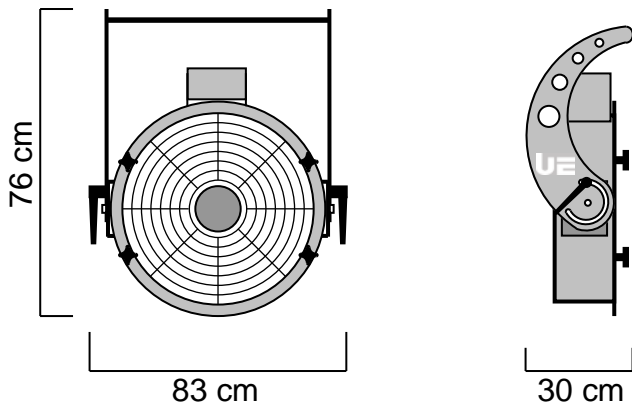

## UE K- Base 500 STD

Item Code : PFPFBA001221

The UE K-Base 500 STD is compact, economical and quiet. It is intended for small and medium fixed or mobile installations and visual performances with virtual flames and inflatable Designs. It allows individual or multiple use autonomously, disseminated within the lighting. The K-Power Base 500 STD incorporates a variation of speed and is equipped with professional connectors and a resettable fuse.

### TECHNICAL SPECIFICATIONS :

Size : 30 x 83 x 76 cm

Weight : 19.8 Kg

Electrical Specifications :  
230V – 50/60Hz – 355W – 1.5A – IP 44

Conforming to CE standards ERP 2015

### TECHNICAL SPECIFICATIONS :

Size : 35 x 65 x 51 cm

Weight : 7.6 Kg

Electrical Specifications :

230V – 50/60Hz – 20W – 0.1A – IP44

Capacity : 11,2 L