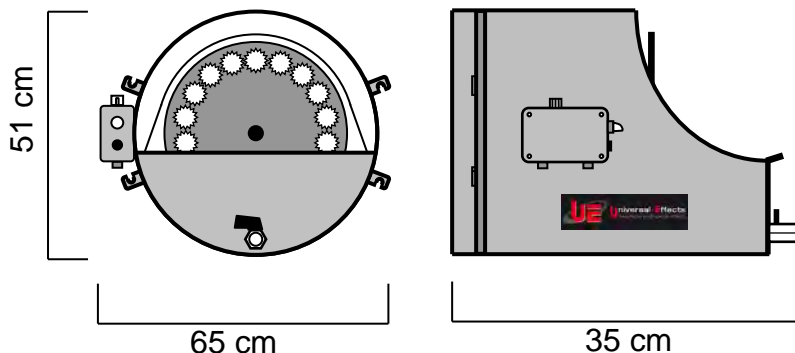

### TECHNICAL SPECIFICATIONS :

Size : 30 x 83 x 76 cm

Weight : 19.8 Kg

Electrical Specifications :  
230V – 50/60Hz – 355W – 1.5A – IP 44

Conforming to CE standards ERP 2015

### TECHNICAL SPECIFICATIONS :

Size : 35 x 65 x 51 cm

Weight : 7.6 Kg

Electrical Specifications :

230V – 50/60Hz – 20W – 0.1A – IP44

Capacity : 11,2 L