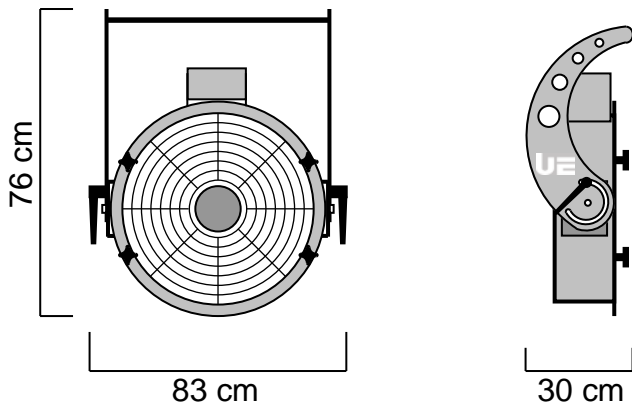

TECHNICAL DATASHEET

UE K- Base 500 STD

Item Code : PFPFBA001221

The UE K-Base 500 STD is compact, economical and quiet. It is intended for small and medium fixed or mobile installations and visual performances with virtual flames and inflatable Designs. It allows individual or multiple use autonomously, disseminated within the lighting. The K-Power Base 500 STD incorporates a variation of speed and is equipped with professional connectors and a resettable fuse.

NOMENCLATURE :

- 1 x UE K- Base 500 STD
- 4 x Boutons de serrages pour les têtes
- 1 x PowerCon cable 5m

TECHNICAL SPECIFICATIONS :

Size : 30 x 83 x 76 cm

Weight : 19.8 Kg

Electrical Specifications :
230V – 50/60Hz – 355W – 1.5A – IP 44

NOMENCLATURE :

- 1 x UE Head Striptease 500

TECHNICAL SPECIFICATIONS :

Size : 100 x 100 x 44.5 cm

Weight : 12,8 Kg

Confetti tank capacity: from 5 to 6 kg depending on the consumable.

FEATURES :

Manual filling by the removable trapdoor of the top.