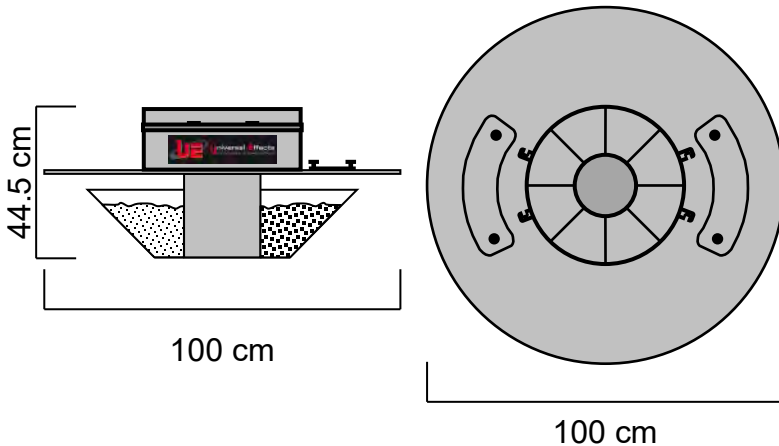

TECHNICAL DATASHEET

UE K- Base 500 STD

Item Code : PFPFBA001221

The UE K-Base 500 STD is compact, economical and quiet. It is intended for small and medium fixed or mobile installations and visual performances with virtual flames and inflatable Designs. It allows individual or multiple use autonomously, disseminated within the lighting. The K-Power Base 500 STD incorporates a variation of speed and is equipped with professional connectors and a resettable fuse.

NOMENCLATURE :

- 1 x UE K- Base 500 STD
- 4 x Boutons de serrages pour les têtes
- 1 x PowerCon cable 5m

TECHNICAL SPECIFICATIONS :

Size : 30 x 83 x 76 cm

Weight : 19.8 Kg

Electrical Specifications :
230V – 50/60Hz – 355W – 1.5A – IP 44

NOMENCLATURE :

- 1 x UE Head Striptease 500

TECHNICAL SPECIFICATIONS :

Size : 100 x 100 x 44.5 cm

Weight : 12,8 Kg

Confetti tank capacity: from 5 to 6 kg depending on the consumable.

FEATURES :

Manual filling by the removable trapdoor of the top.