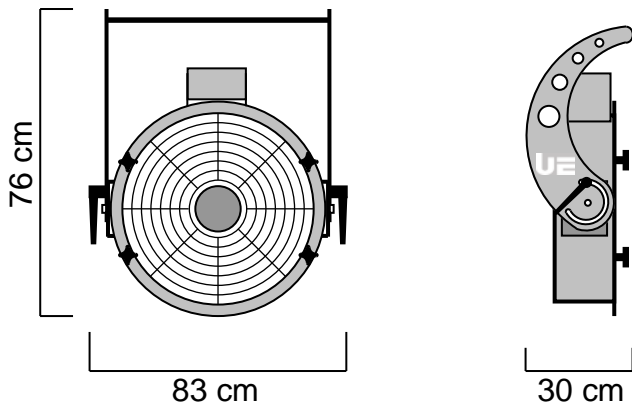

TECHNICAL DATASHEET

UE K- Base 500 STD

Item Code : PFPFBA001221

The UE K-Base 500 STD is compact, economical and quiet. It is intended for small and medium fixed or mobile installations and visual performances with virtual flames and inflatable Designs. It allows individual or multiple use autonomously, disseminated within the lighting. The K-Power Base 500 STD incorporates a variation of speed and is equipped with professional connectors and a resettable fuse.

NOMENCLATURE :

- 1 x UE K- Base 500 STD
- 4 x Tightening buttons for heads
- 1 x PowerCon cable 5m

TECHNICAL SPECIFICATIONS :

Size : 30 x 83 x 76 cm

Weight : 19.8 Kg

Electrical Specifications :
230V – 50/60Hz – 355W – 1.5A – IP 44