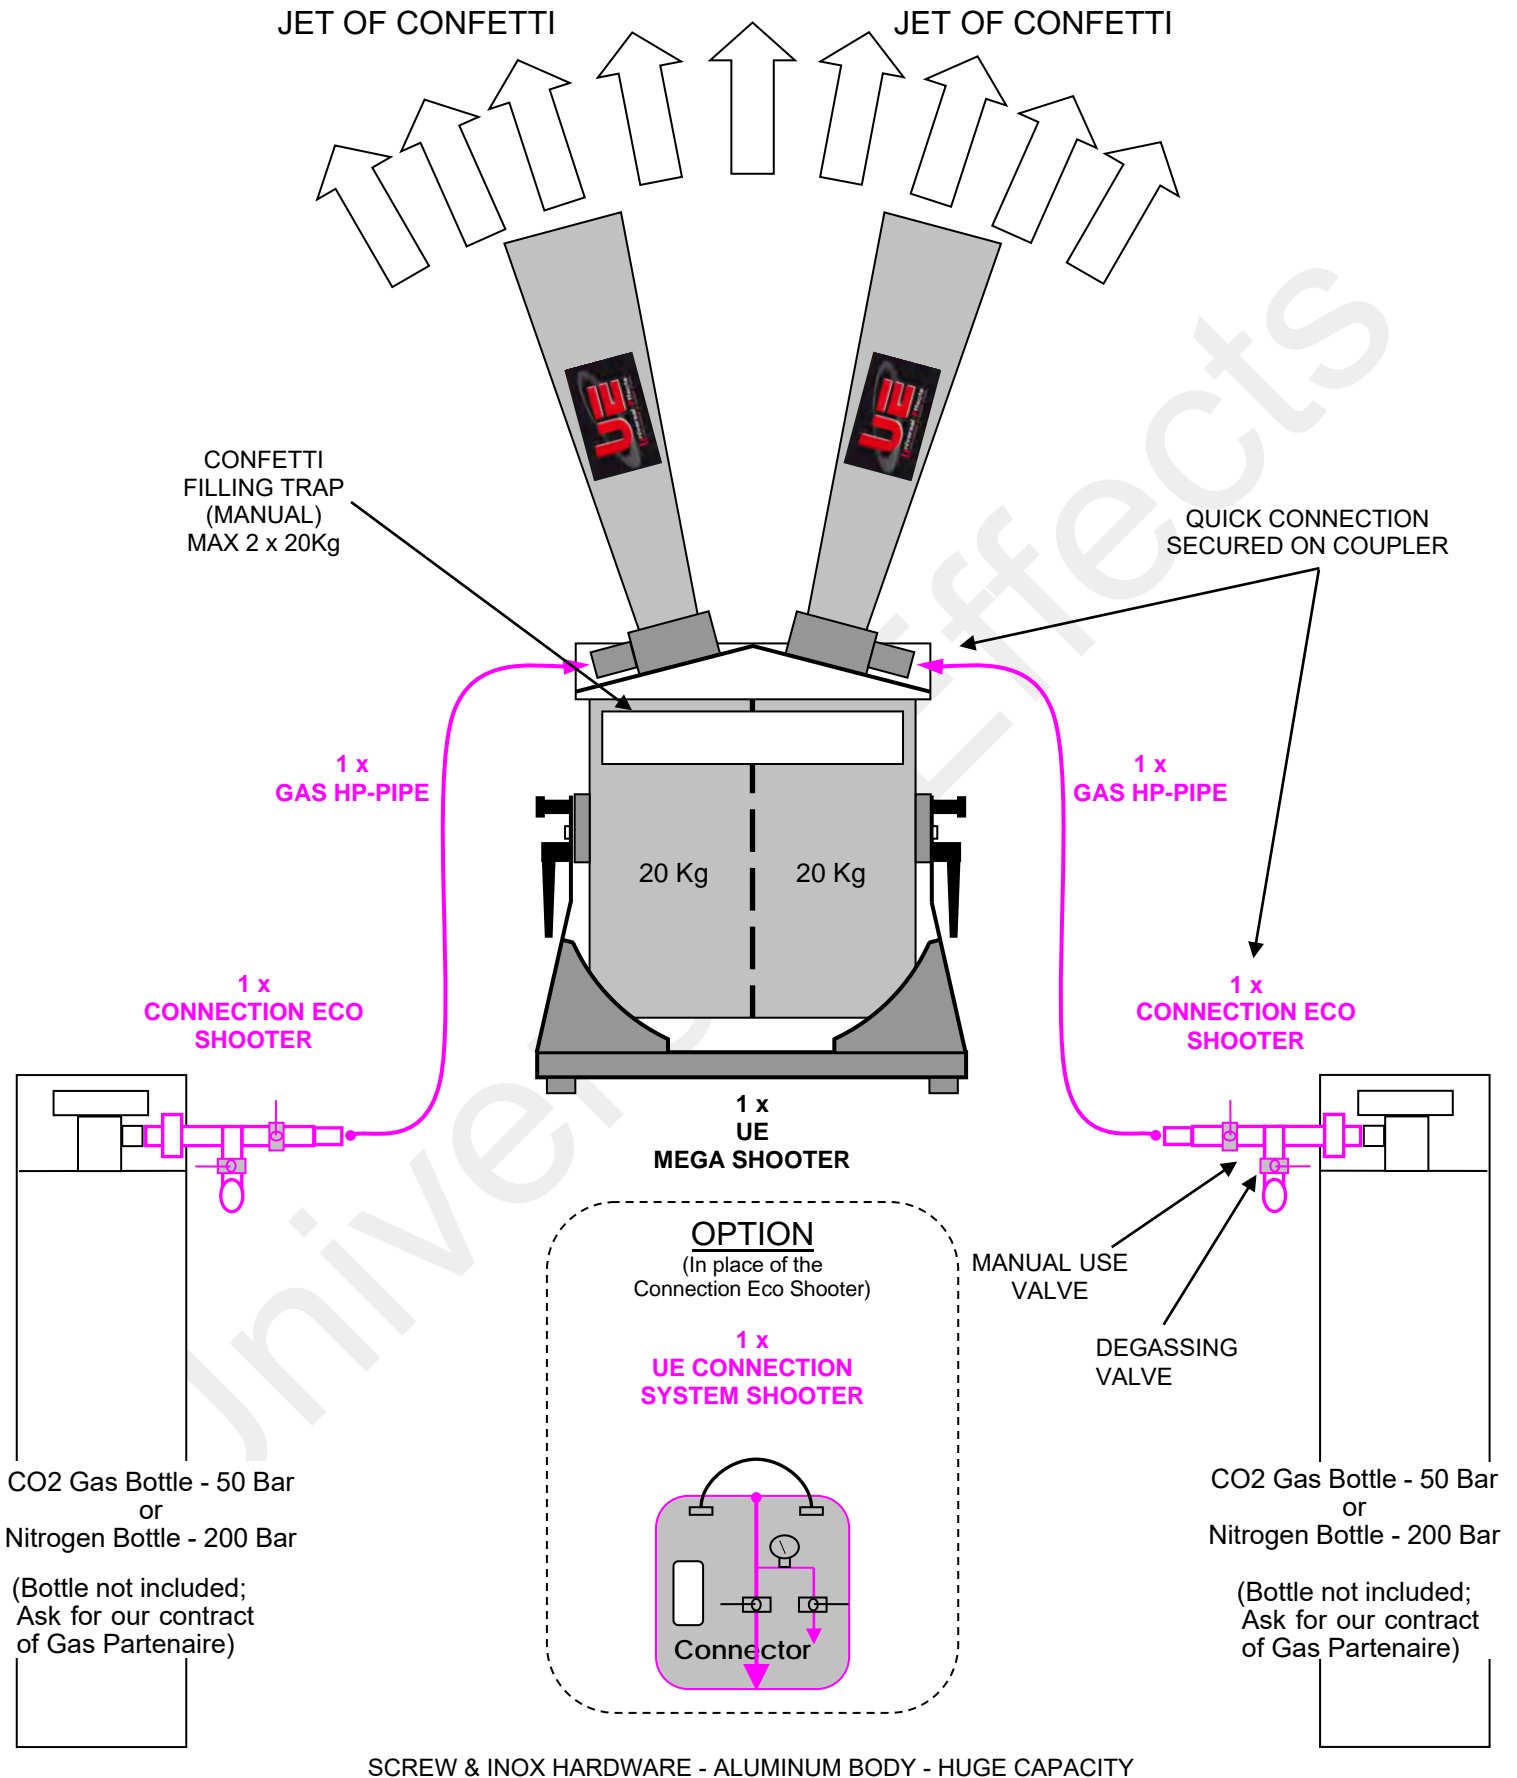

# SCHEMA TECHNIQUE – UE MEGA SHOOTER + KIT DMX

VISSERIE & QUINCAILLERIE EN INOX – CORPS EN ALUMINIUM – ENORME CAPACITE

# SCHEMA TECHNIQUE – UE MEGA SHOOTER

# TECHNICAL DIAGRAM – UE MEGA SHOOTER

# TECHNICAL DIAGRAM – UE MEGA SHOOTER

(Example : Electric Usage Version)

SCREW & INOX HARDWARE - ALUMINUM BODY - HUGE CAPACITY