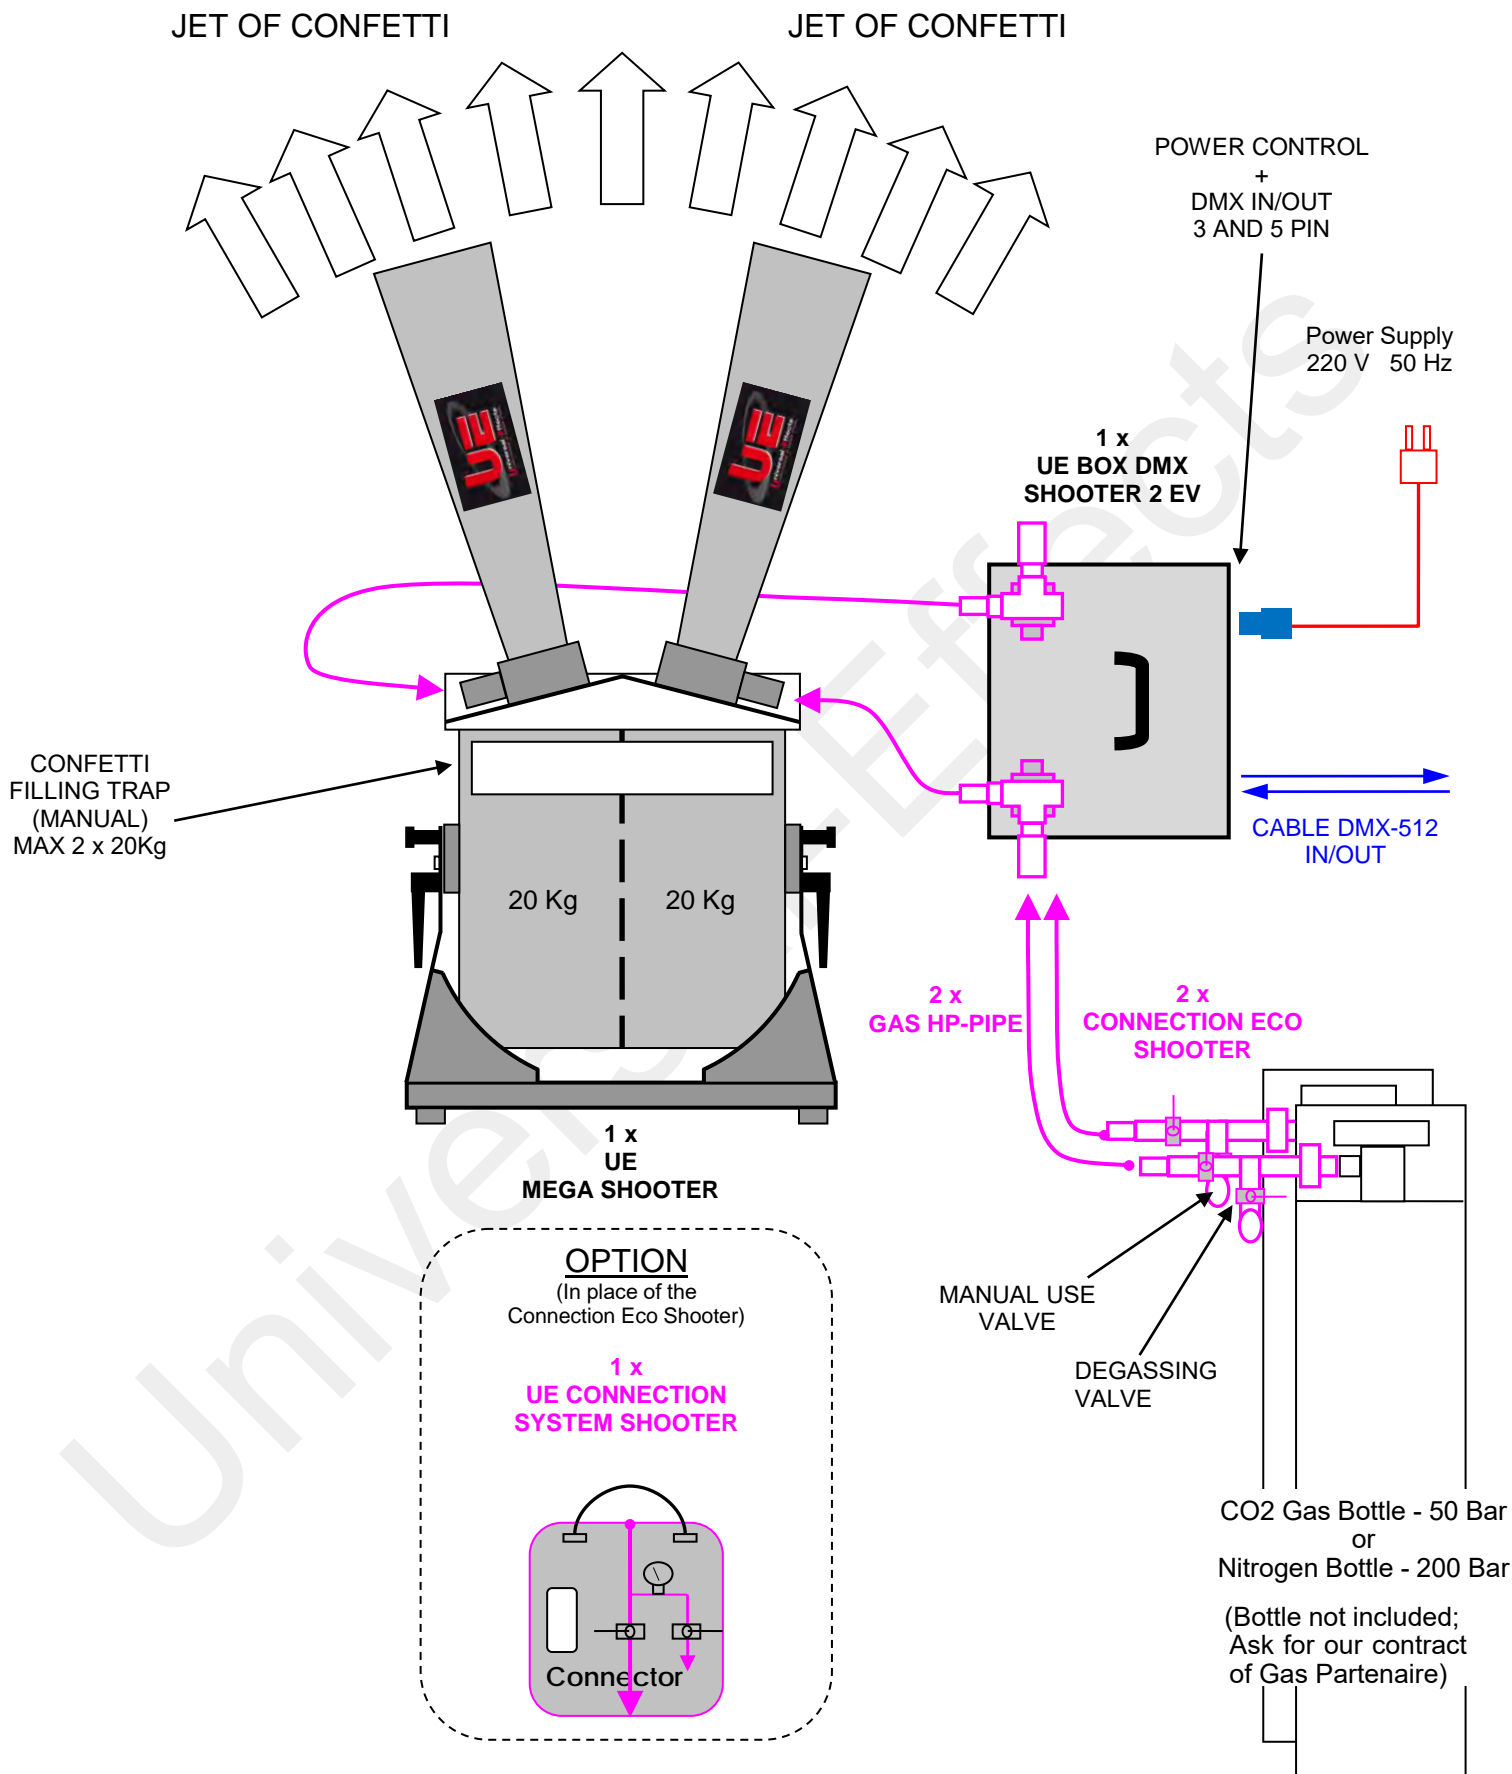

# TECHNICAL DIAGRAM – UE MEGA SHOOTER

(Example : Electric Usage Version)

SCREW & INOX HARDWARE - ALUMINUM BODY - HUGE CAPACITY

# TECHNICAL DIAGRAM – UE MEGA SHOOTER + KIT DMX

SCREW & INOX HARDWARE - ALUMINUM BODY - HUGE CAPACITY

# TECHNICAL DIAGRAM – UE MEGA SHOOTER DMX Use Version

SCREW & INOX HARDWARE - ALUMINUM BODY - HUGE CAPACITY