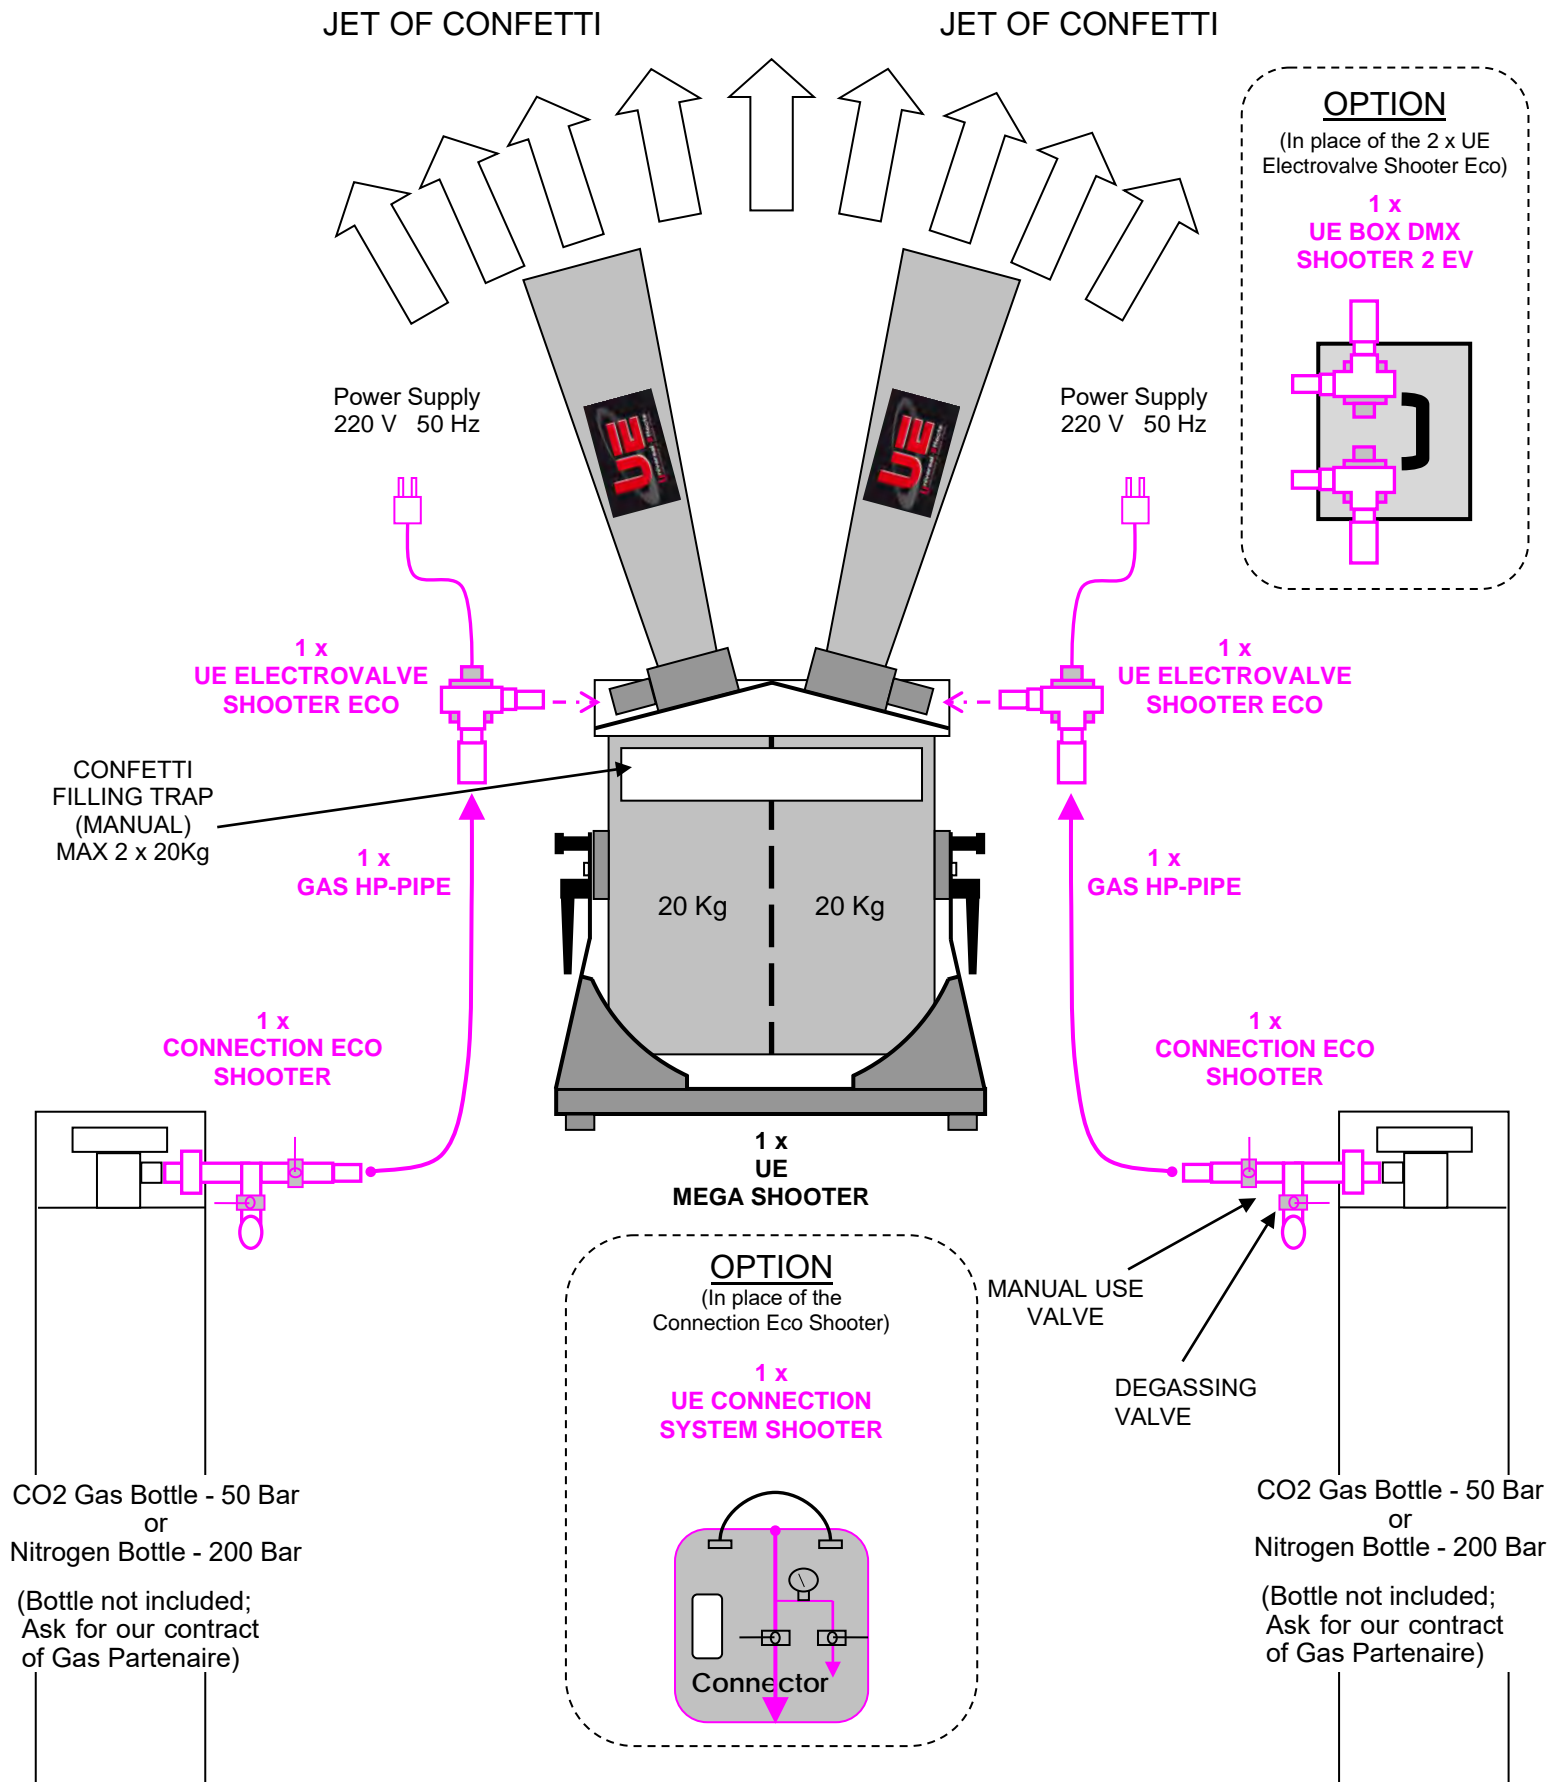

TECHNICAL DIAGRAM – UE MEGA SHOOTER

(Example : Electric Usage Version)

SCREW & INOX HARDWARE - ALUMINUM BODY - HUGE CAPACITY