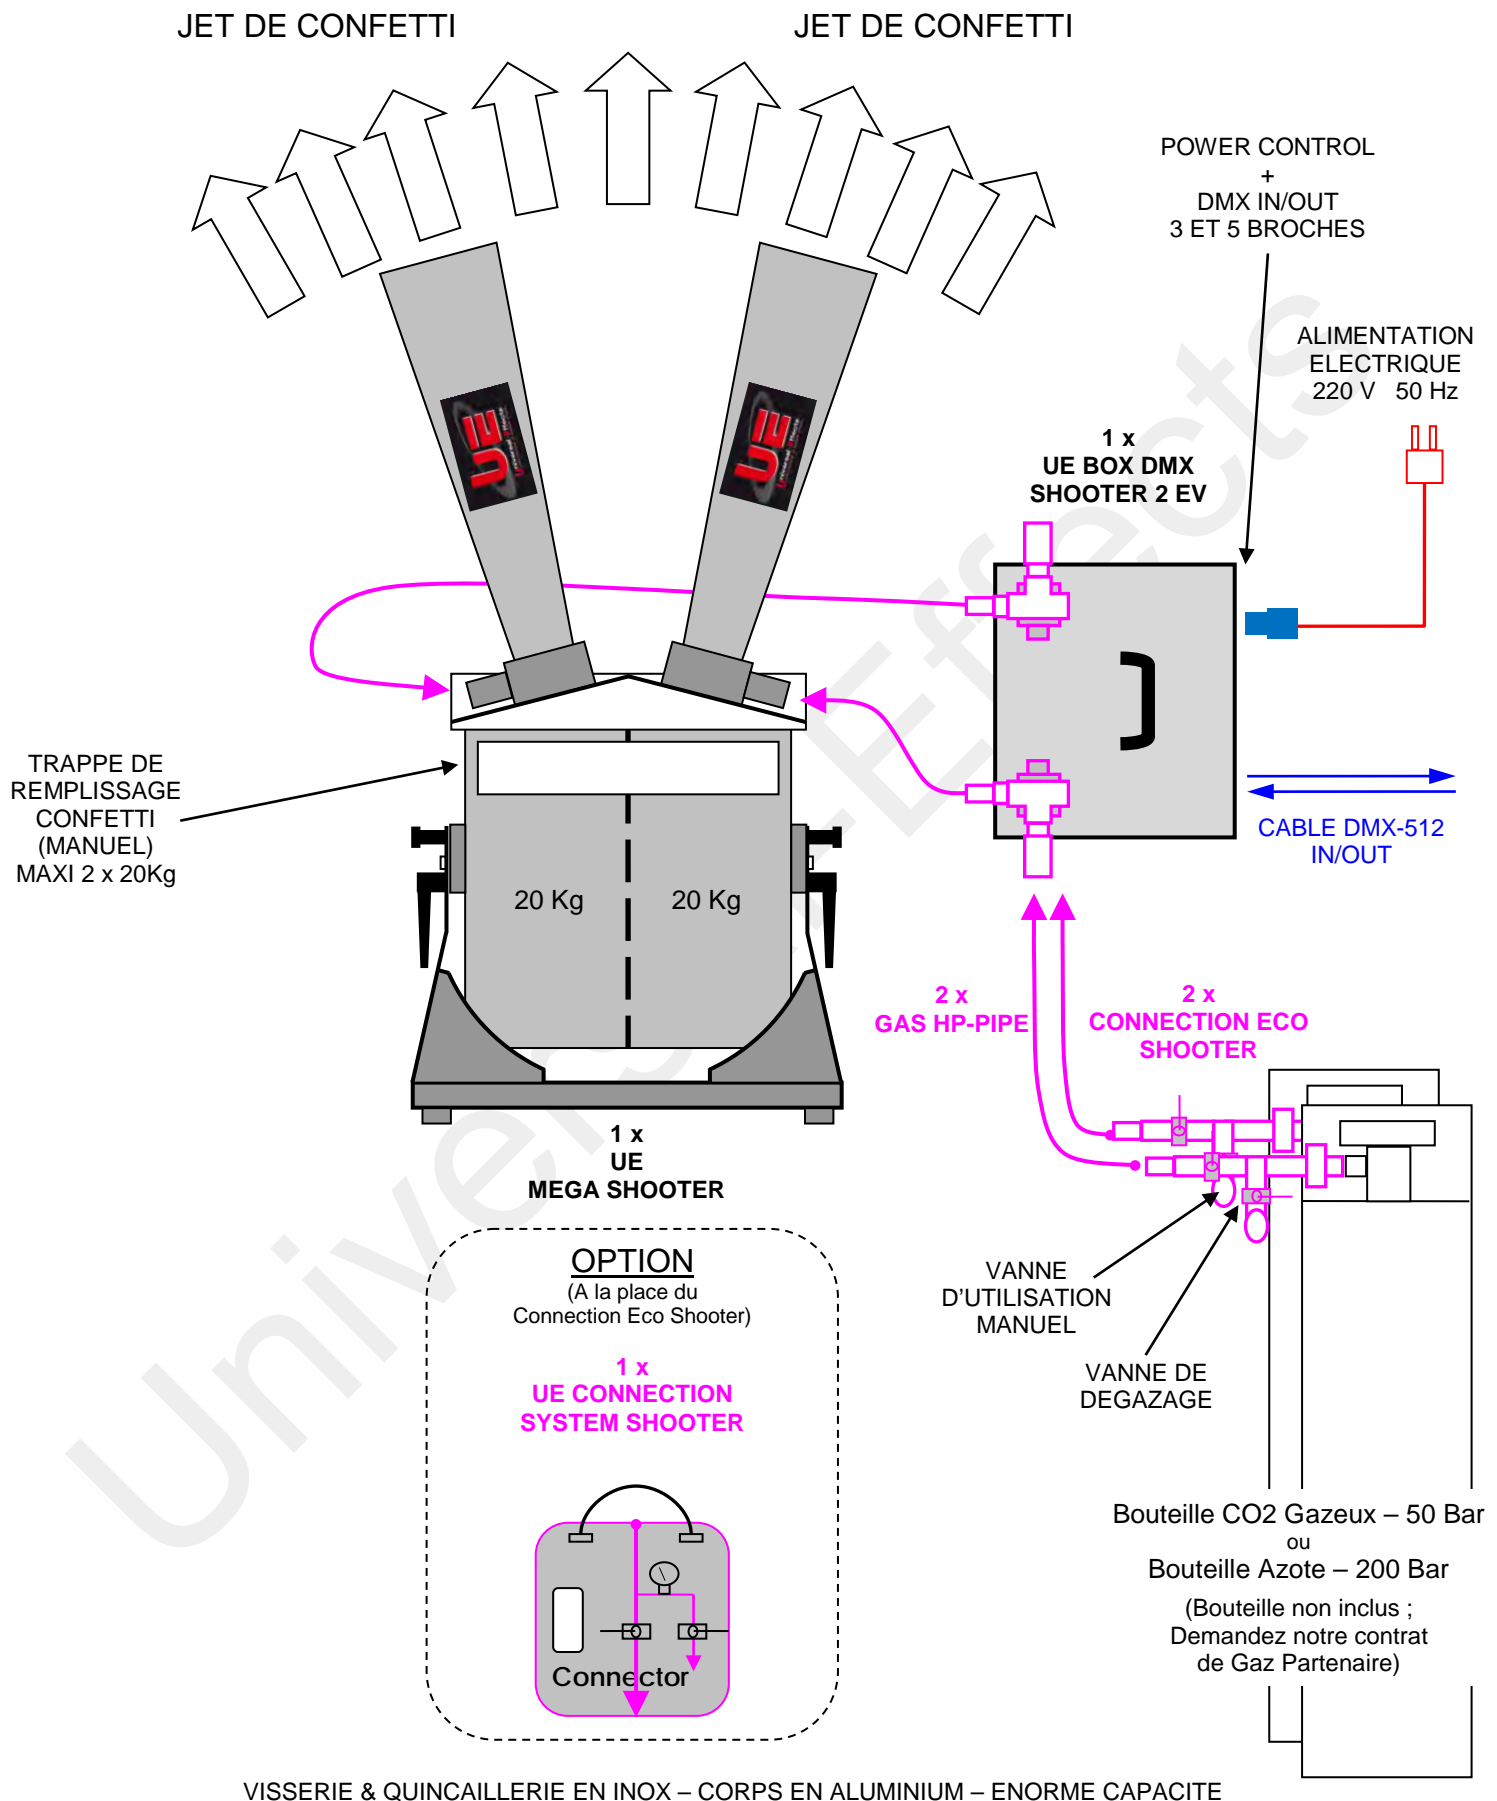

SCHEMA TECHNIQUE – UE MEGA SHOOTER

Version Utilisation DMX