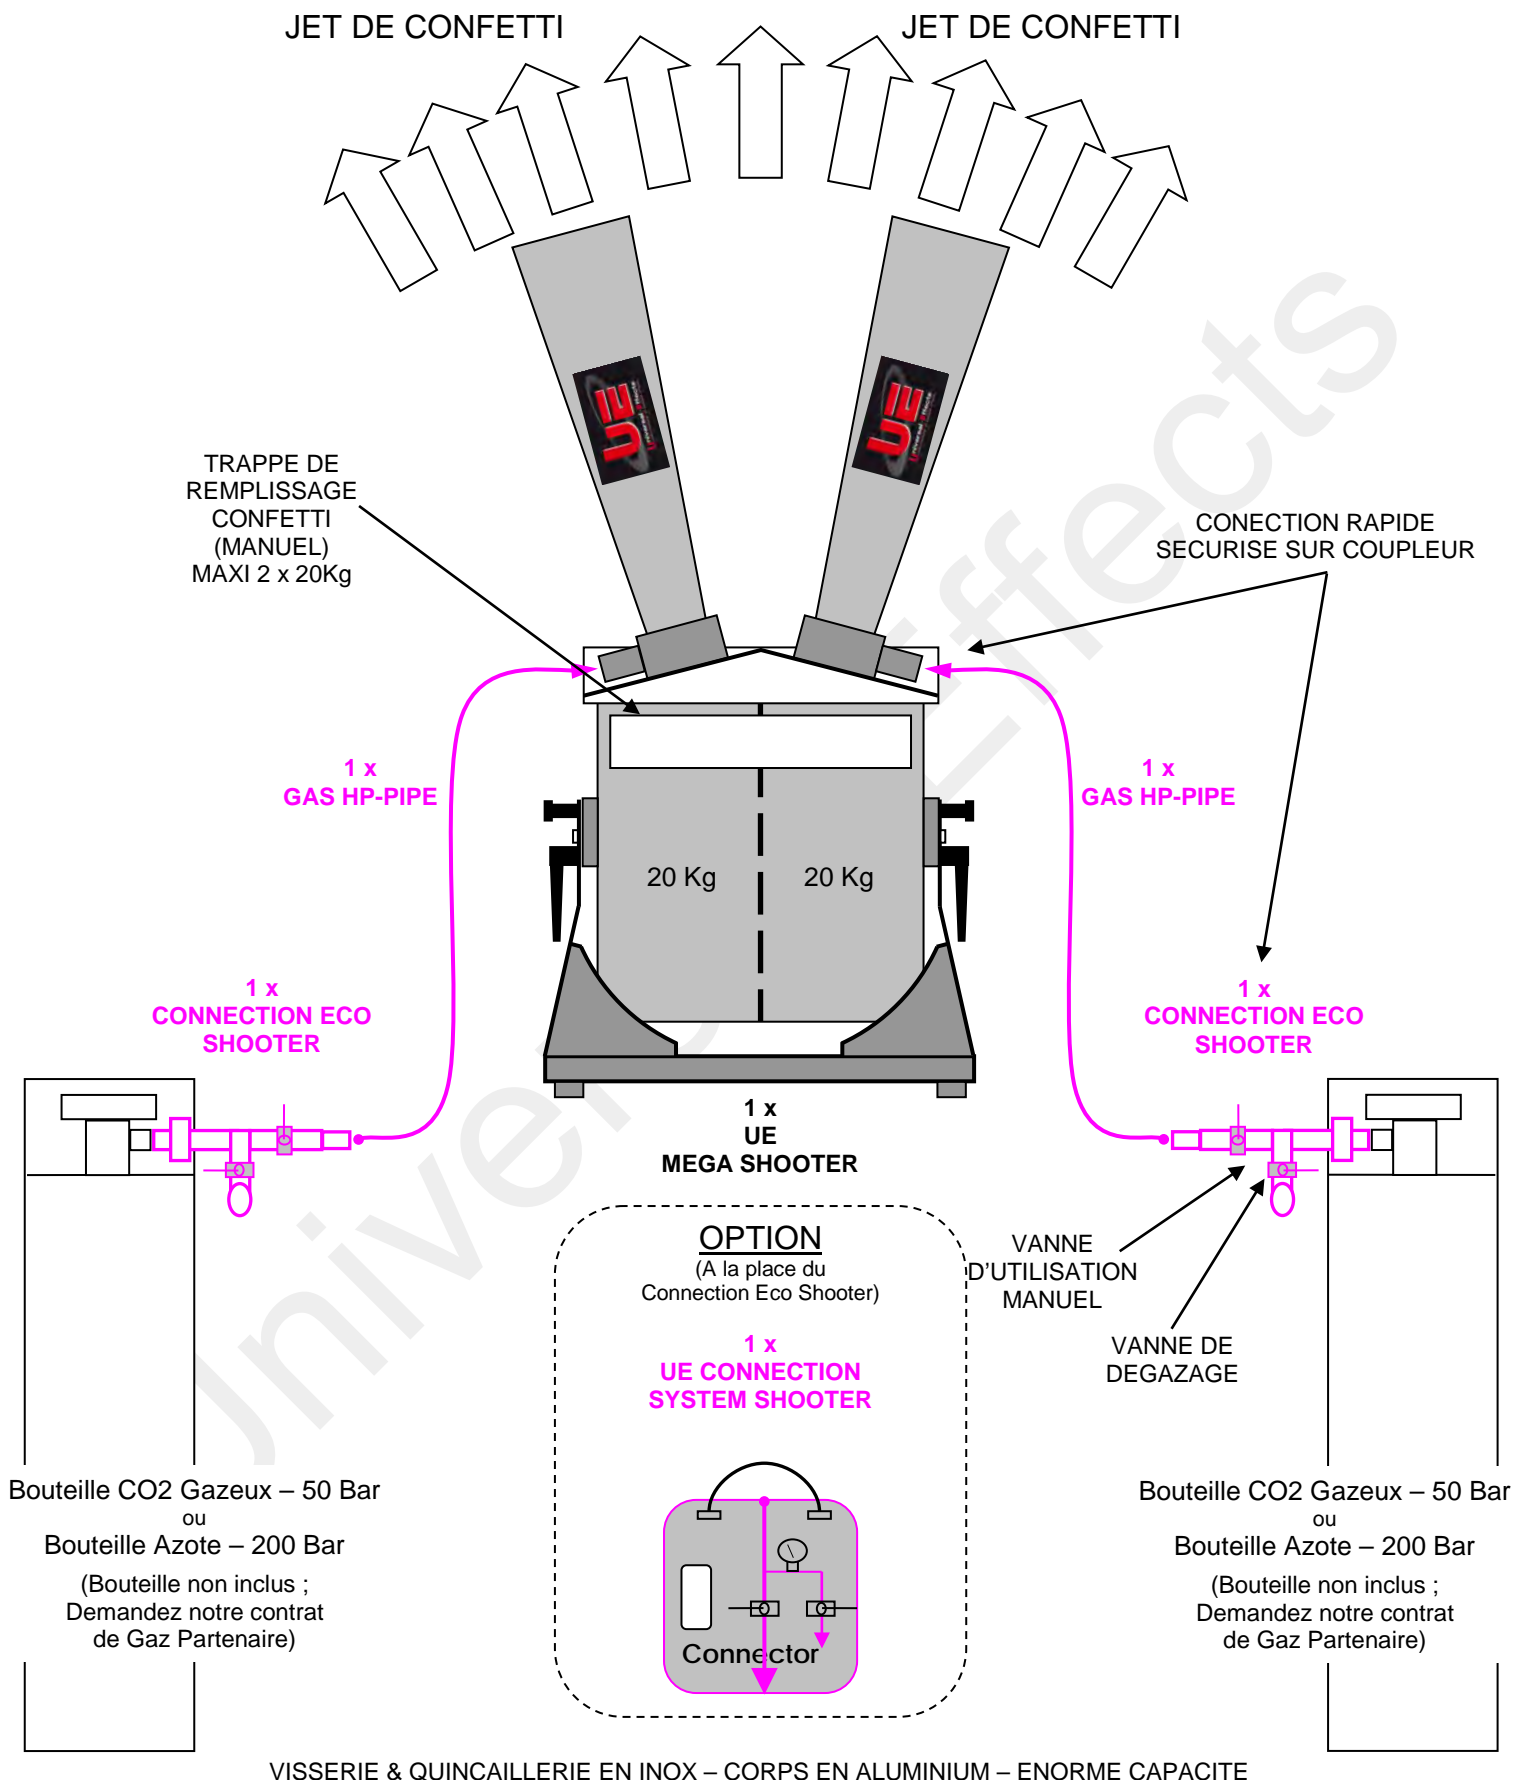

# SCHEMA TECHNIQUE – UE MEGA SHOOTER

# SCHEMA TECHNIQUE – UE MEGA SHOOTER + KIT DMX

VISSERIE & QUINCAILLERIE EN INOX – CORPS EN ALUMINIUM – ENORME CAPACITE

# TECHNICAL DIAGRAM – UE MEGA SHOOTER

(Example : Electric Usage Version)

SCREW & INOX HARDWARE - ALUMINUM BODY - HUGE CAPACITY