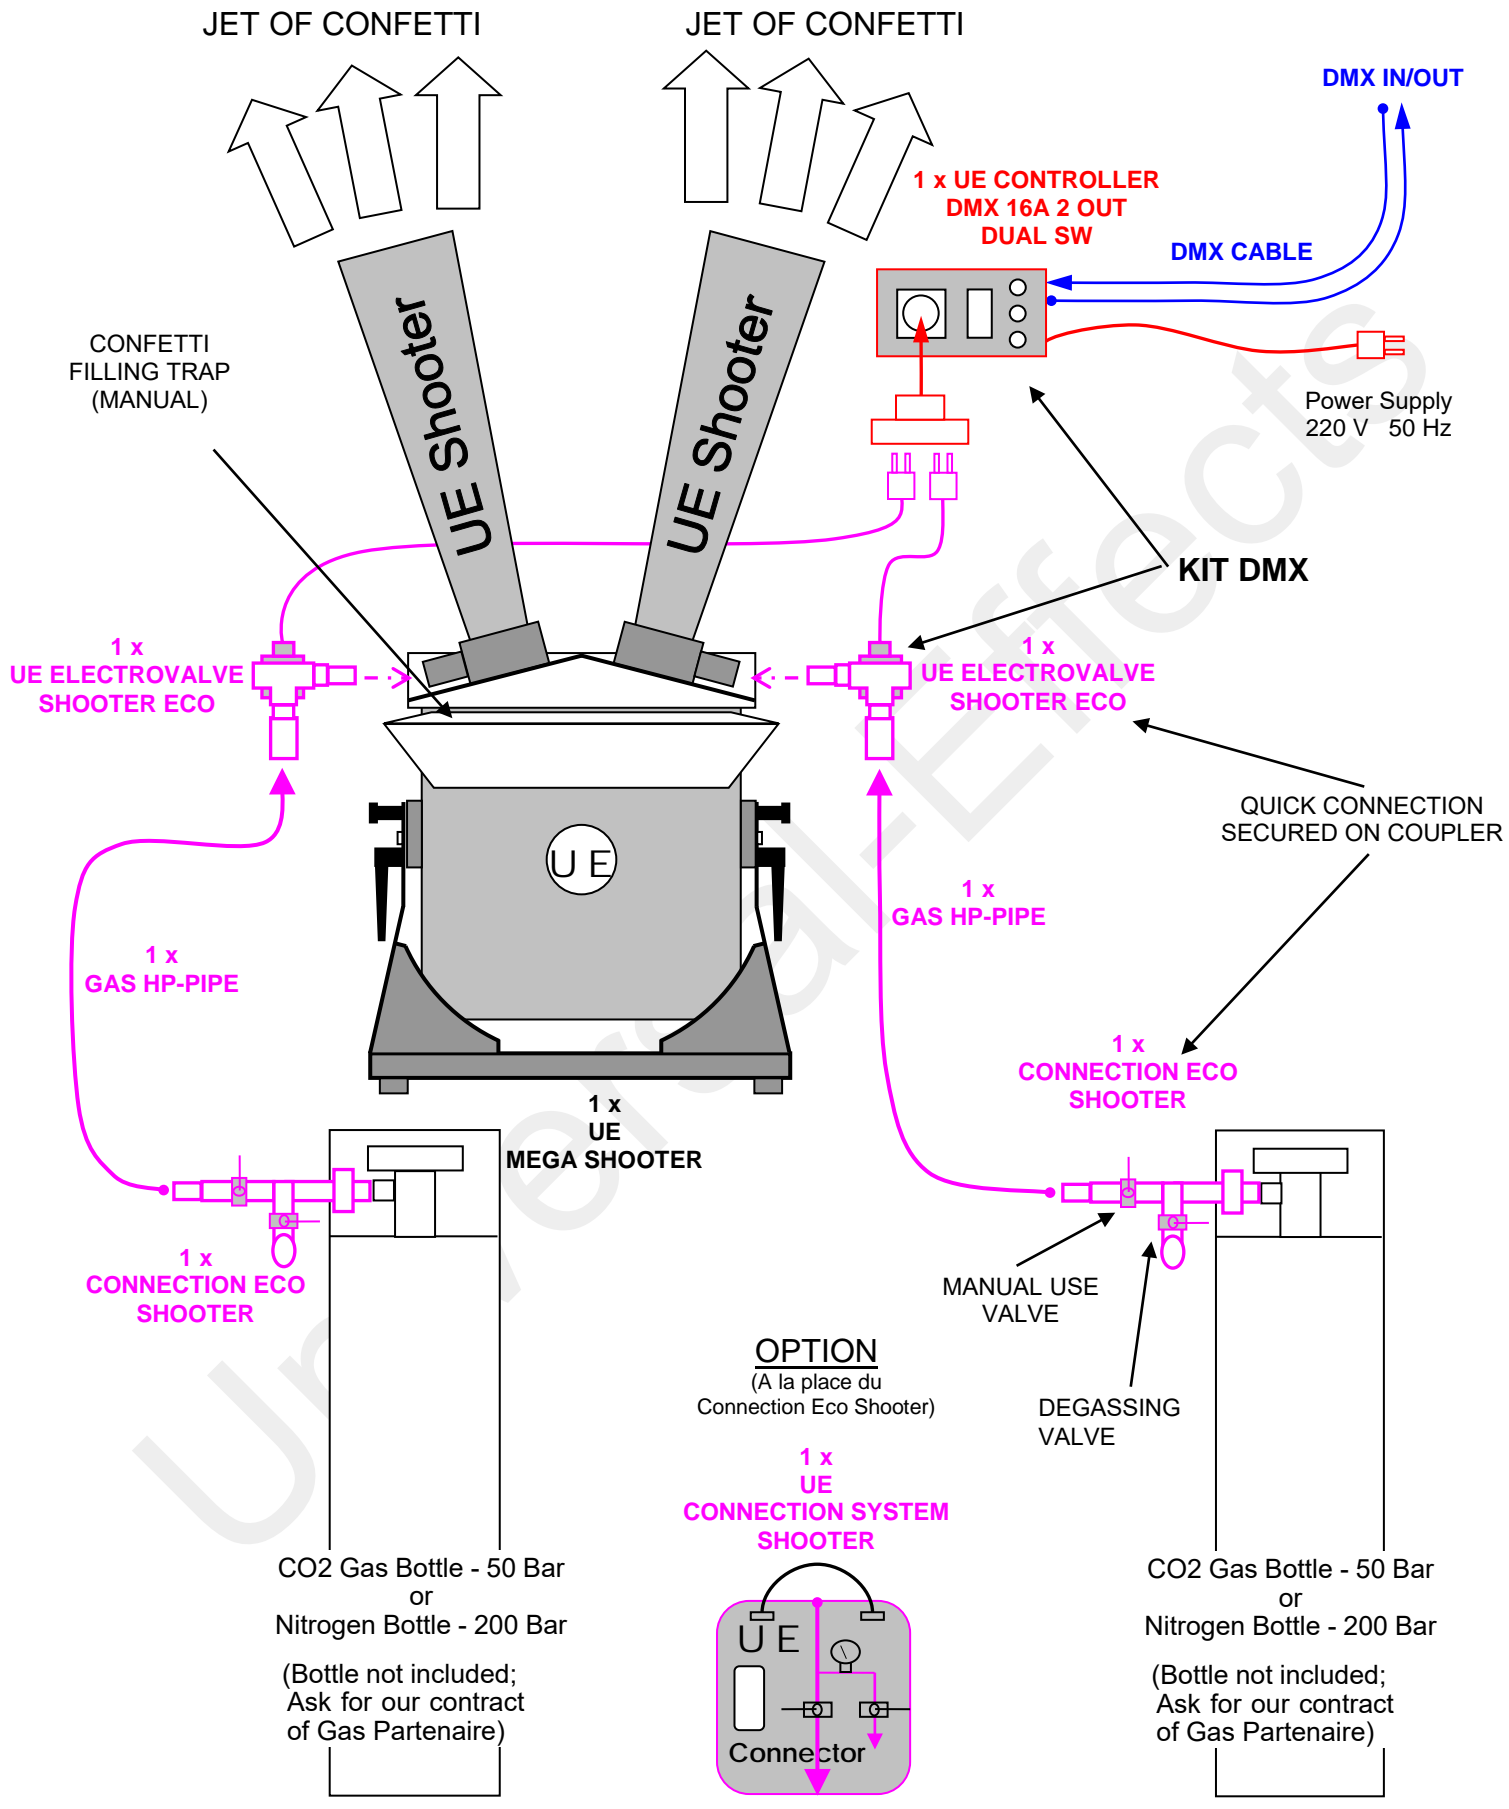

# TECHNICAL DIAGRAM – UE MEGA SHOOTER

# TECHNICAL DIAGRAM – UE MEGA SHOOTER

(Example : Electric Usage Version)

SCREW & INOX HARDWARE - ALUMINUM BODY - HUGE CAPACITY

# TECHNICAL DIAGRAM – UE MEGA SHOOTER + KIT DMX

SCREW & INOX HARDWARE - ALUMINUM BODY - HUGE CAPACITY