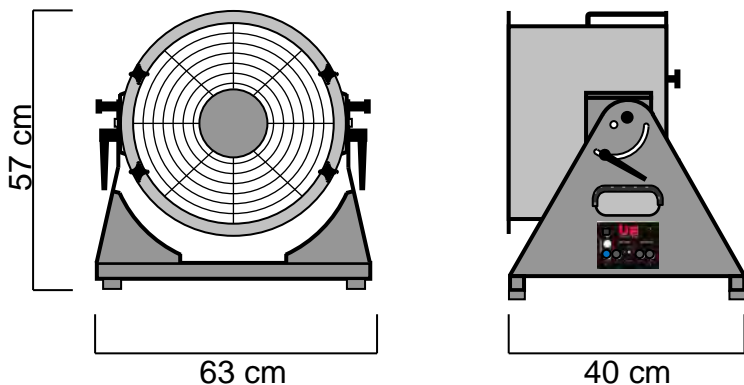

### TECHNICAL SPECIFICATIONS :

Size : Lg 40 x lg 63 x Hg 57 cm

Weight : 20.2 Kg

Electrical Characteristics :  
230V – 50/60Hz – 550W – 3.8A – IP 55

Comply with norm CE ERP 2015

### CHARACTERISTICS :

Sound 84 dB / 3m inside  
Sound 74 dB / 3m outside  
Standard base ground.  
Adjustment 110° vertical.  
Can be hung under structure.  
Electronic speed variation integrated in the base  
Base control + Head by manual Switch

### TECHNICAL SPECIFICATIONS :

Size : 35 x 45 x 37 cm  
Weight : 6.2 Kg