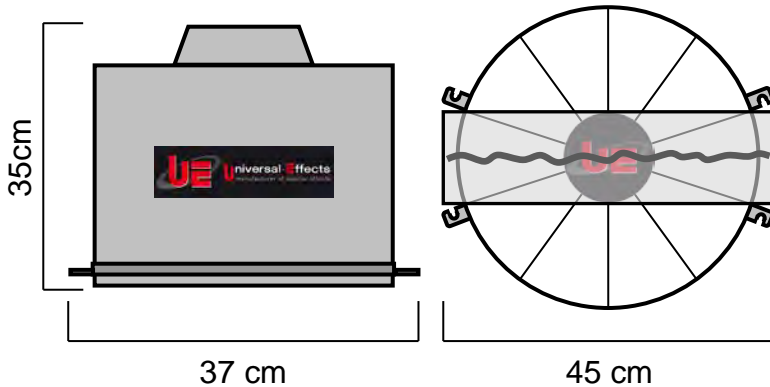

### TECHNICAL SPECIFICATIONS :

Size : Lg 40 x lg 63 x Hg 57 cm

Weight : 20.2 Kg

Electrical Characteristics :  
230V – 50/60Hz – 550W – 3.8A – IP 55

Comply with norm CE ERP 2015

### TECHNICAL SPECIFICATIONS :

Size : 35 x 45 x 37 cm  
Weight : 6.2 Kg