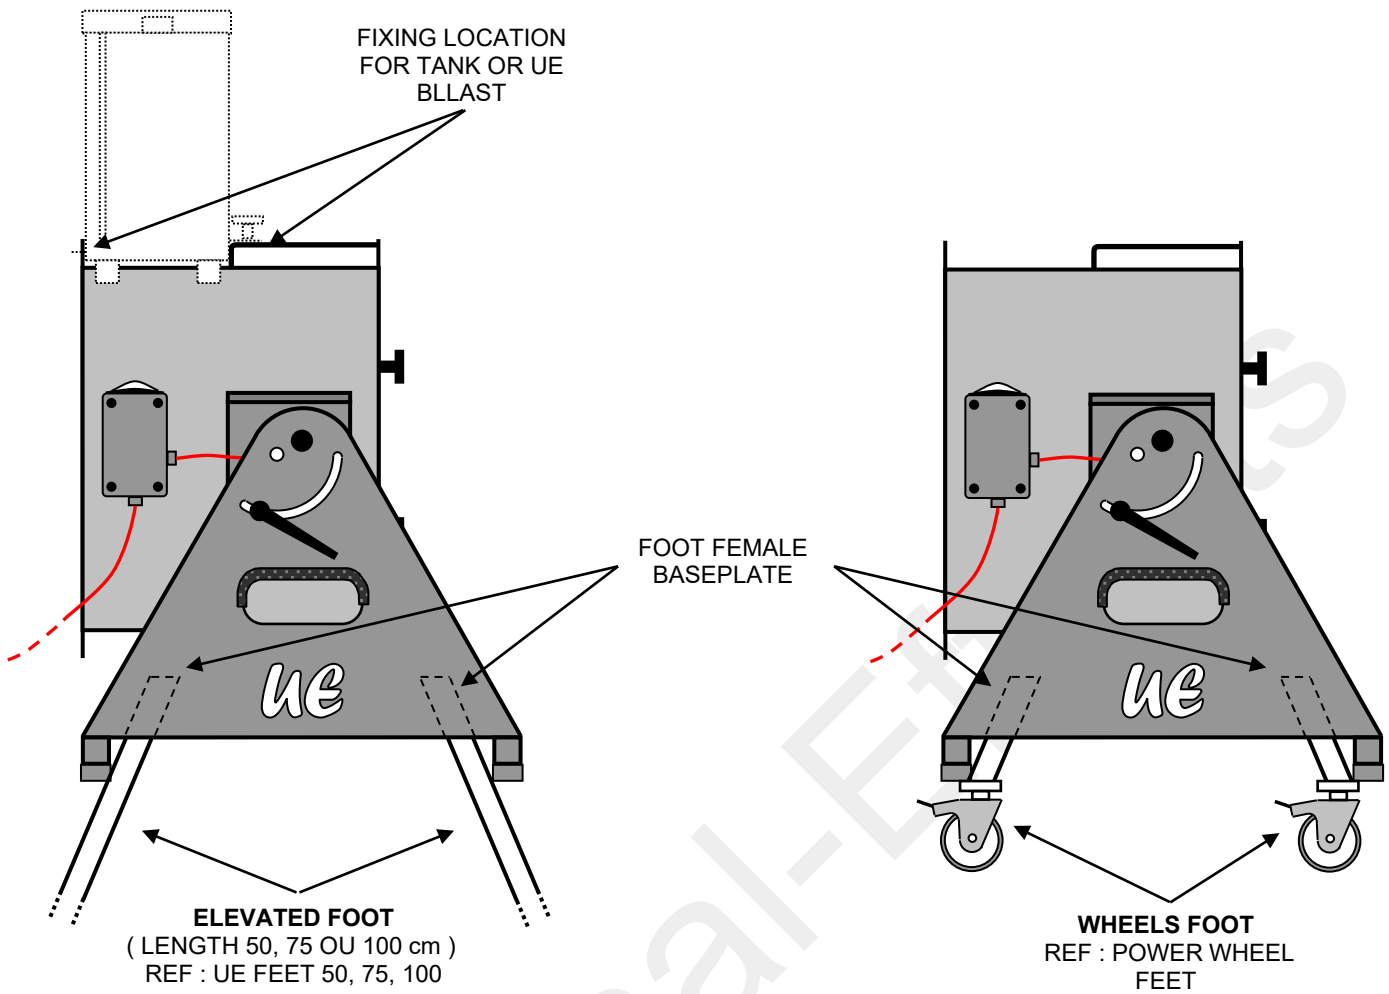

TECHNICAL DIAGRAM – UE ST- BASE 350 & 500

SCREWS AND HARDWARE IN STAINLESS – ALUMINIUM BODY – VERY POWERFUL

TECHNICAL DIAGRAM – UE ST- BASE 350 & 500 WITH 4 POSSIBLES OPTIONS

SCREWS AND HARDWARE IN STAINLESS – ALUMINIUM BODY – VERY POWERFUL

COMBINATIONS WITH UE ST- BASE 350 & 500