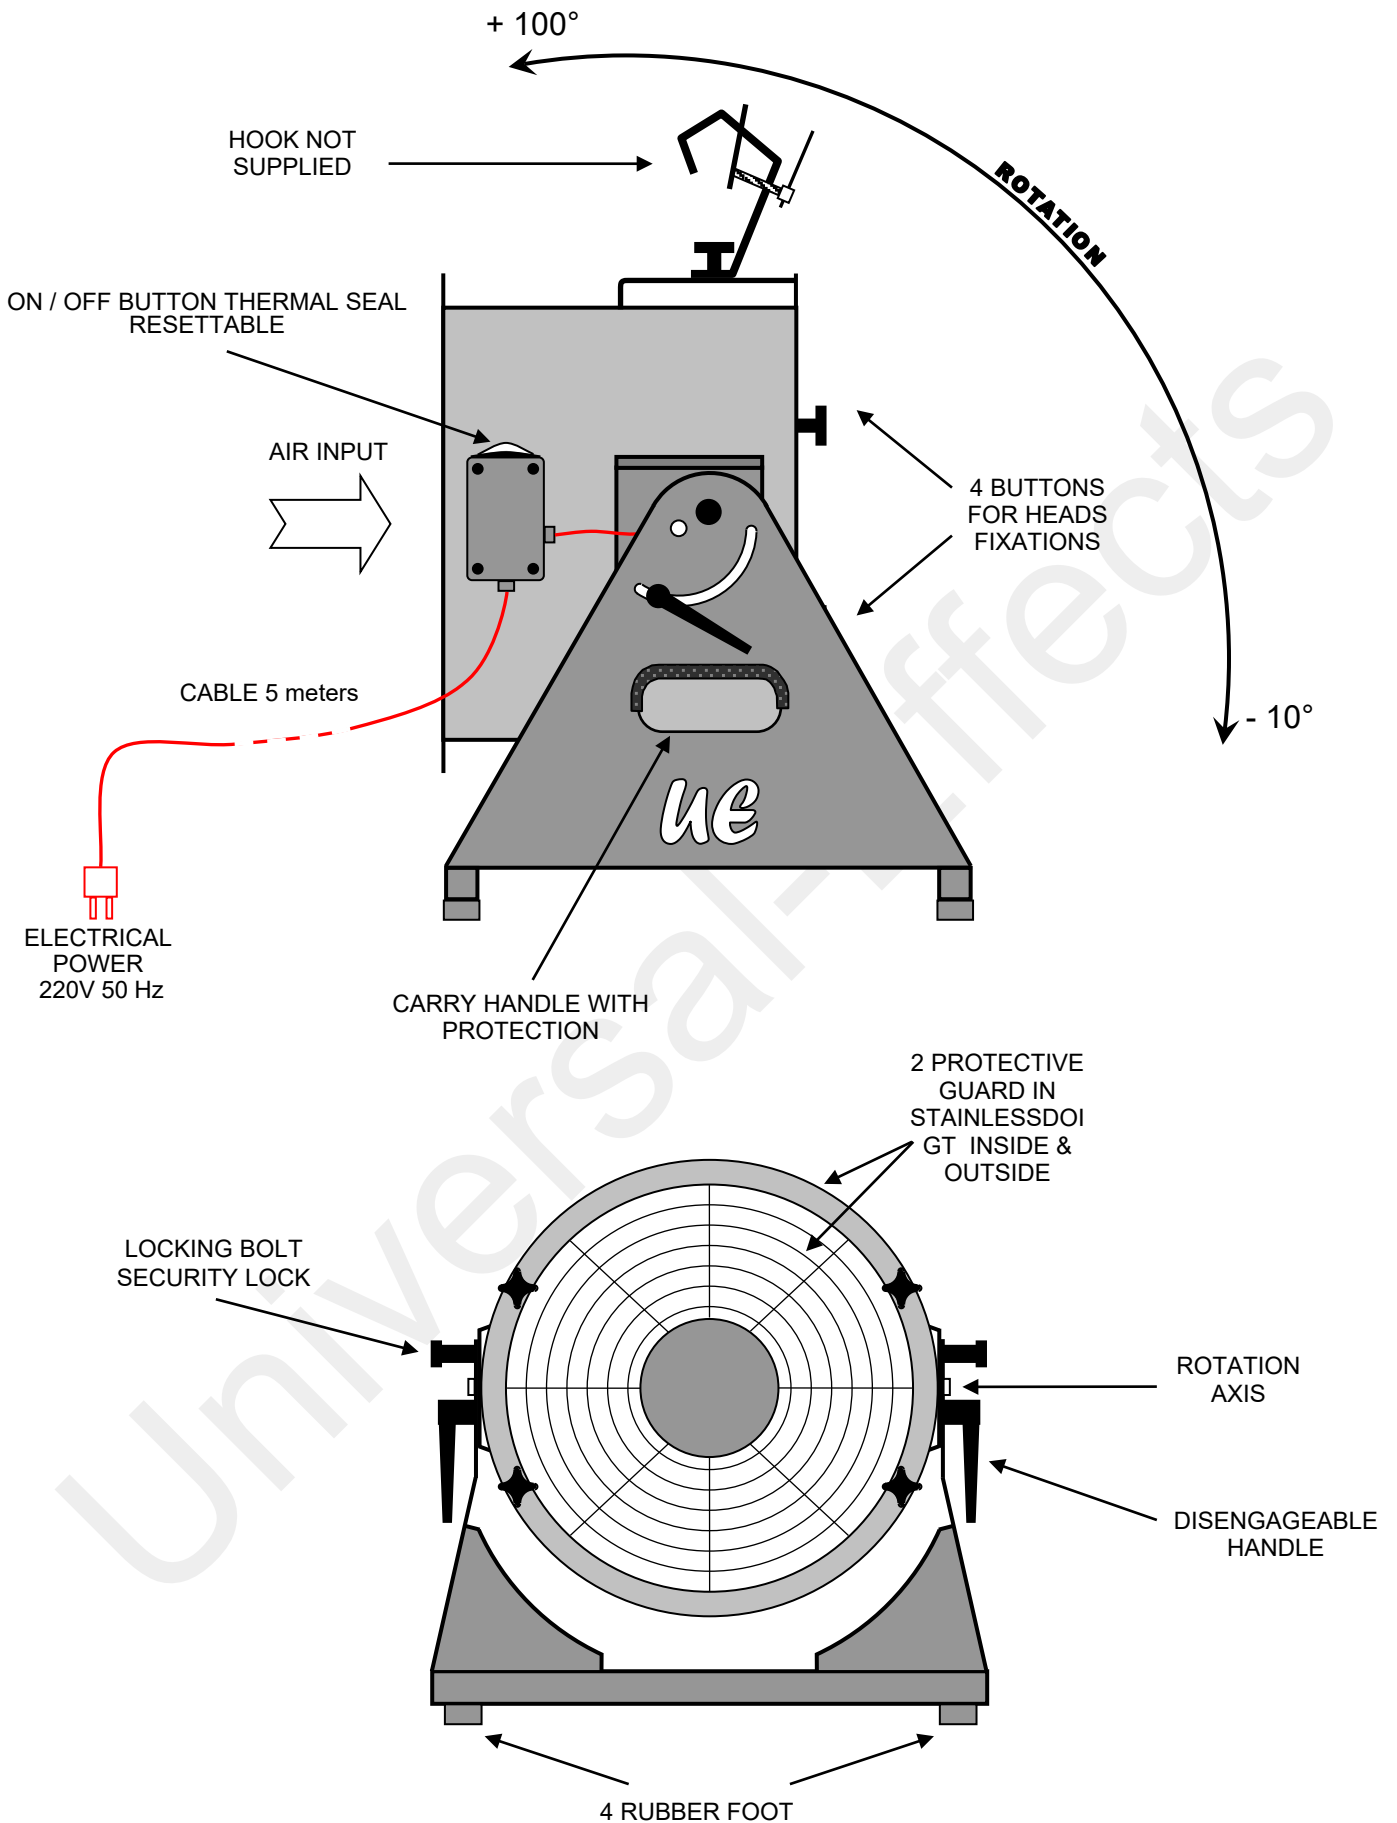

TECHNICAL DIAGRAM – UE ST- BASE 350 & 500

SCREWS AND HARDWARE IN STAINLESS – ALUMINIUM BODY – VERY POWERFUL

TECHNICAL DIAGRAM – UE ST- BASE 350 & 500 WITH 4 POSSIBLES OPTIONS

SCREWS AND HARDWARE IN STAINLESS – ALUMINIUM BODY – VERY POWERFUL

COMBINATIONS WITH UE ST- BASE 350 & 500