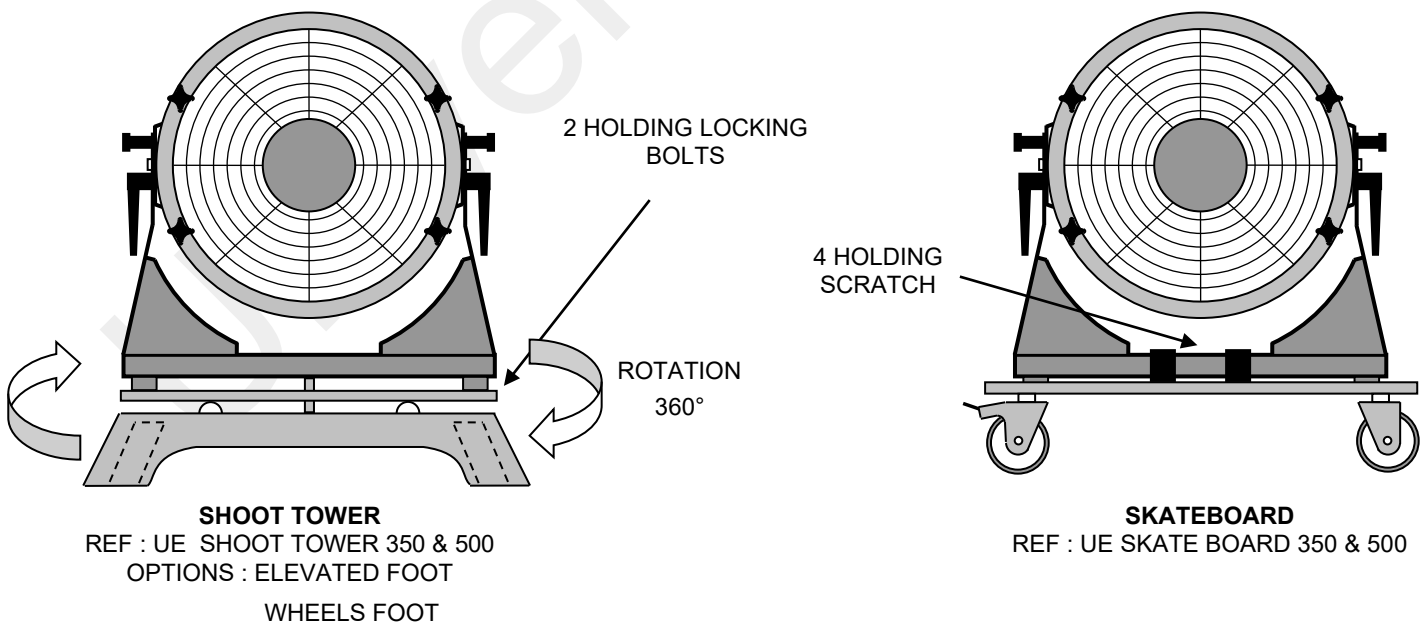

TECHNICAL DIAGRAM – UE ST- BASE 350 & 500

SCREWS AND HARDWARE IN STAINLESS – ALUMINIUM BODY – VERY POWERFUL

TECHNICAL DIAGRAM – UE ST- BASE 350 & 500 WITH 4 POSSIBLES OPTIONS

SCREWS AND HARDWARE IN STAINLESS – ALUMINIUM BODY – VERY POWERFUL

COMBINATIONS WITH UE ST- BASE 350 & 500